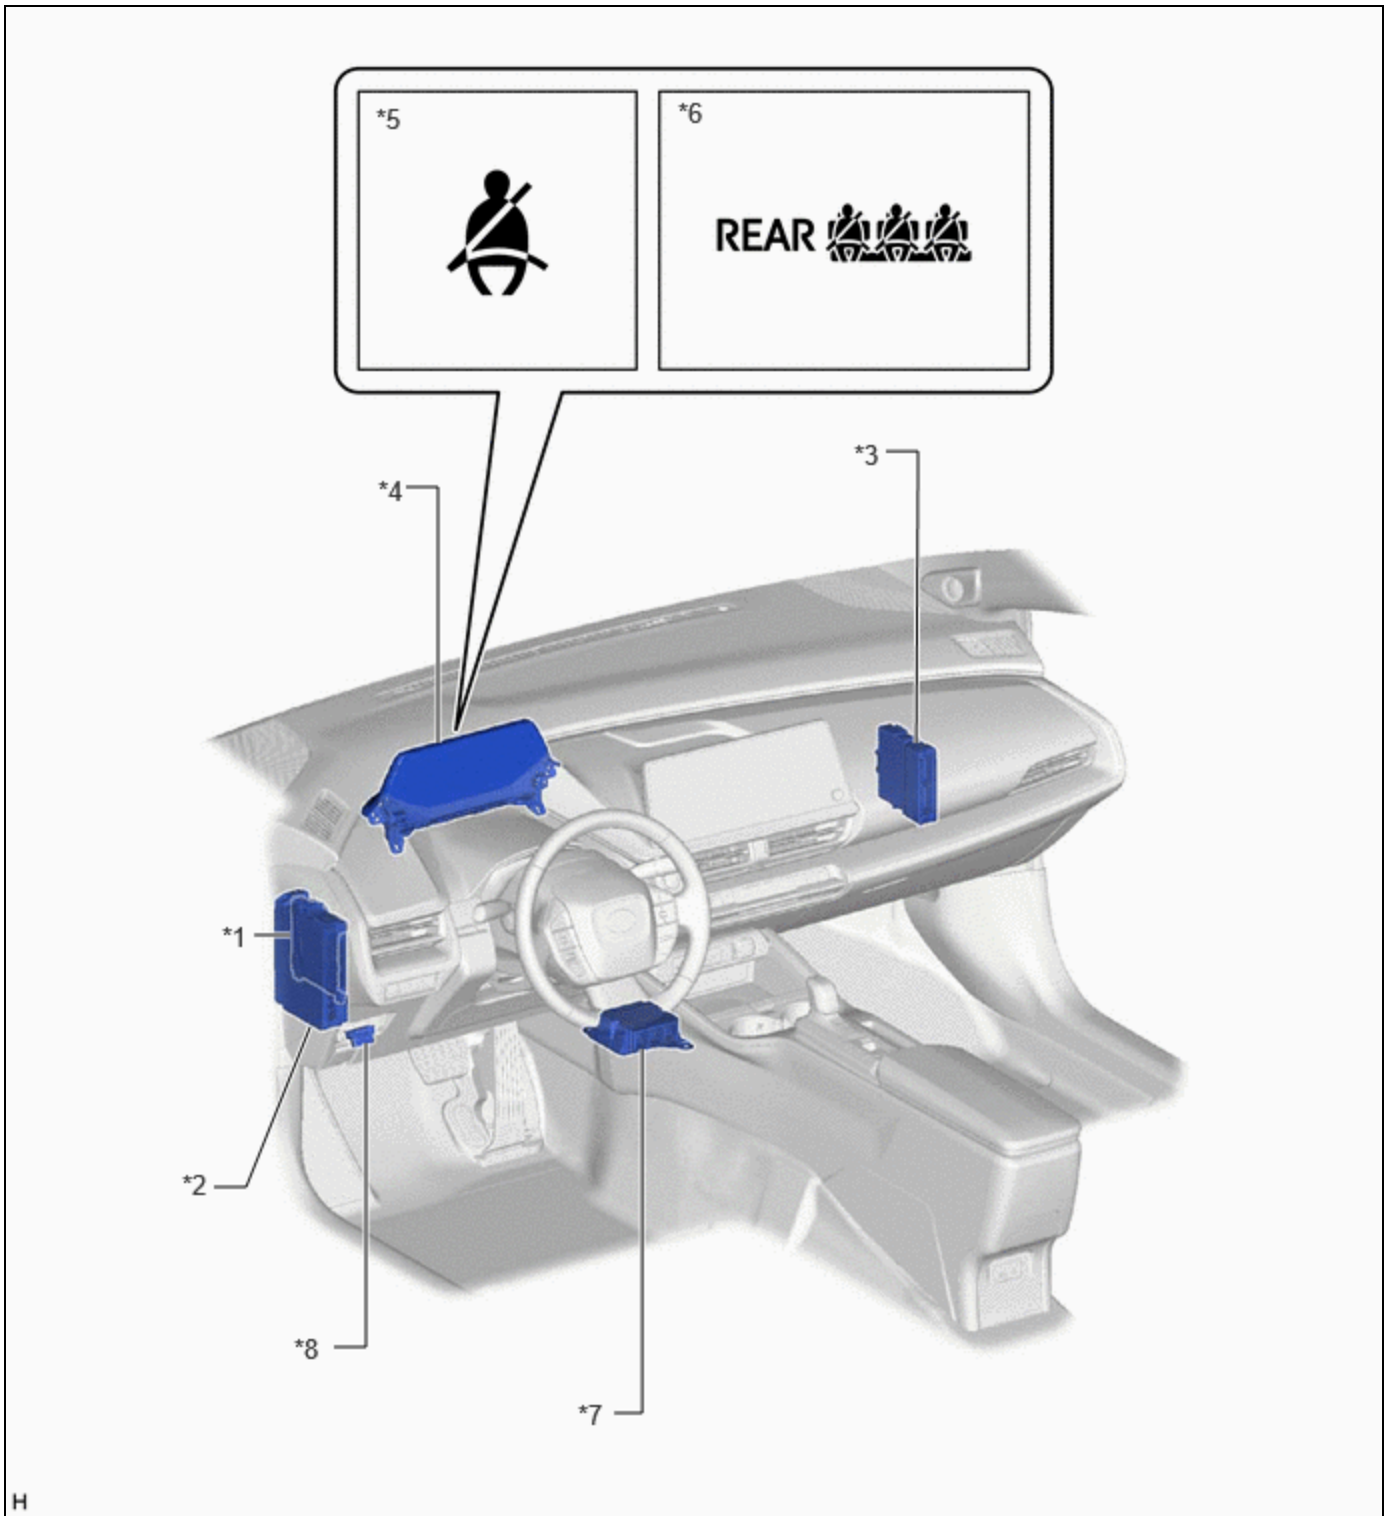

<b>Last Modified:</b> 12-04-2024	6.11:8.1.0	<b>Doc ID:</b> RM1000000029I67
<b>Model Year Start:</b> 2023	<b>Model:</b> Prius Prime	<b>Prod Date Range:</b> [12/2022 - ]
<b>Title:</b> SEAT BELT: SEAT BELT WARNING SYSTEM (w/ Occupant Classification System): PARTS LOCATION; 2023 - 2024 MY Prius Prius Prime [12/2022 - ]		

## PARTS LOCATION

## ILLUSTRATION

*1	NO. 2 SKID CONTROL ECU (BRAKE ACTUATOR ASSEMBLY)	-	-
----	--------------------------------------------------	---	---

## ILLUSTRATION

H

*1	MAIN BODY ECU (MULTIPLEX NETWORK BODY ECU)	*2	POWER DISTRIBUTION BOX ASSEMBLY
*3	HYBRID VEHICLE CONTROL ECU	*4	COMBINATION METER ASSEMBLY - SEAT BELT WARNING BUZZER
*5	FRONT SEAT BELT WARNING LIGHT	*6	REAR SEAT BELT WARNING LIGHT
*7	AIRBAG ECU ASSEMBLY	*8	DLC3