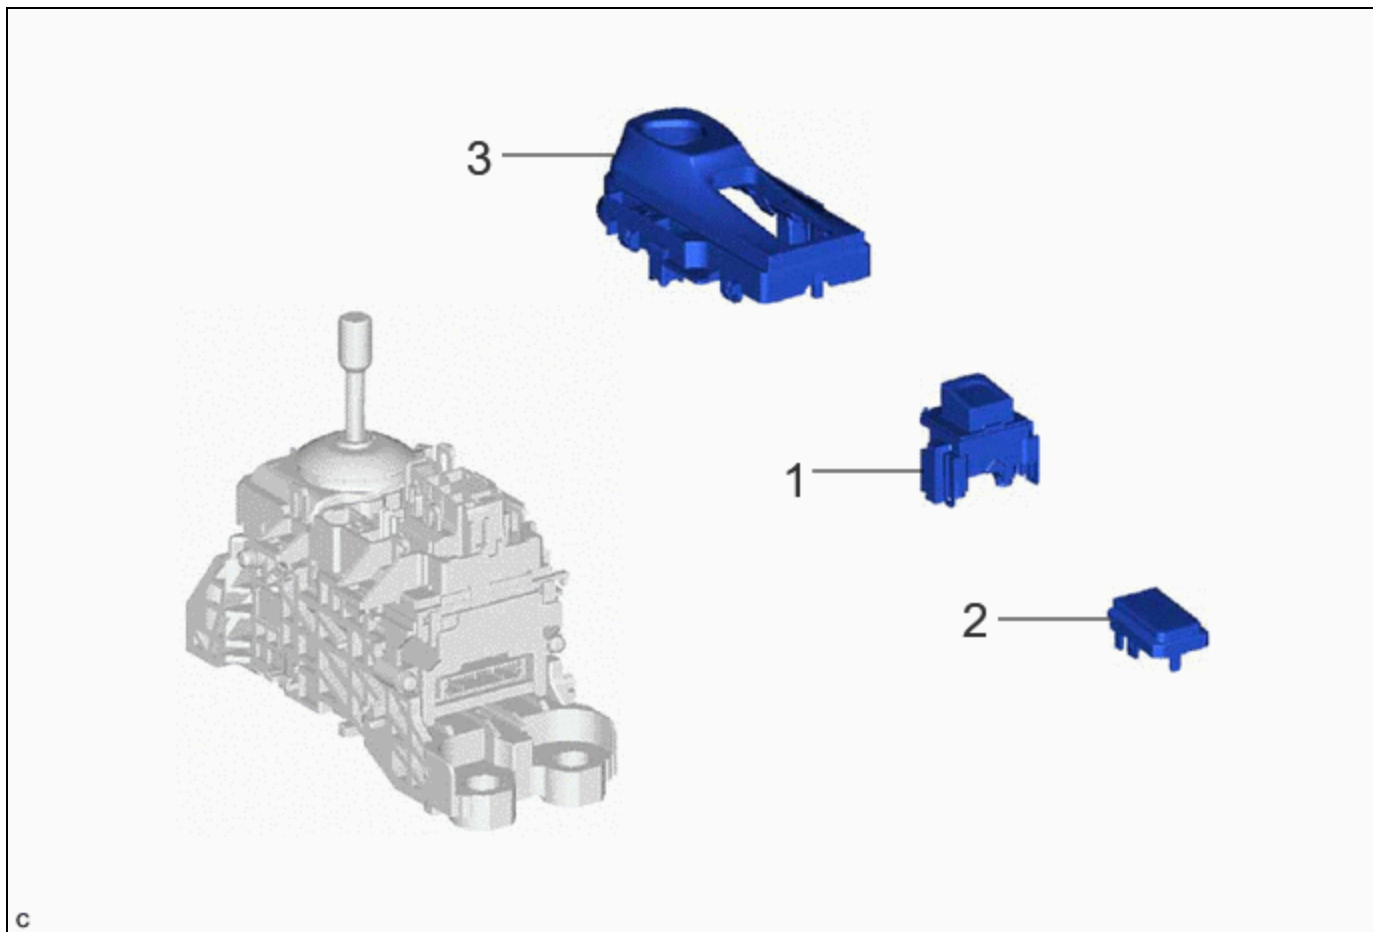

Last Modified: 12-04-2024	6.11:8.1.0	Doc ID: RM10000002A07G
Model Year Start: 2023	Model: Prius Prime	Prod Date Range: [12/2022 -]
Title: PA10/PB10/PB12 (HYBRID TRANSMISSION / TRANSAXLE): SHIFT LEVER: REASSEMBLY; 2023 - 2024 MY Prius Prius Prime [12/2022 -]		

REASSEMBLY

CAUTION / NOTICE / HINT

COMPONENTS (REASSEMBLY)

PROCEDURE		PART NAME CODE			
1	TRANSMISSION PARKING SWITCH KNOB	35922	-	-	-
2	CONTROL POSITION INDICATOR PLATE	35921	-	-	-
3	POSITION INDICATOR HOUSING	35971E	-	-	-

PROCEDURE

1. INSTALL TRANSMISSION PARKING SWITCH KNOB

2. INSTALL CONTROL POSITION INDICATOR PLATE

3. INSTALL POSITION INDICATOR HOUSING