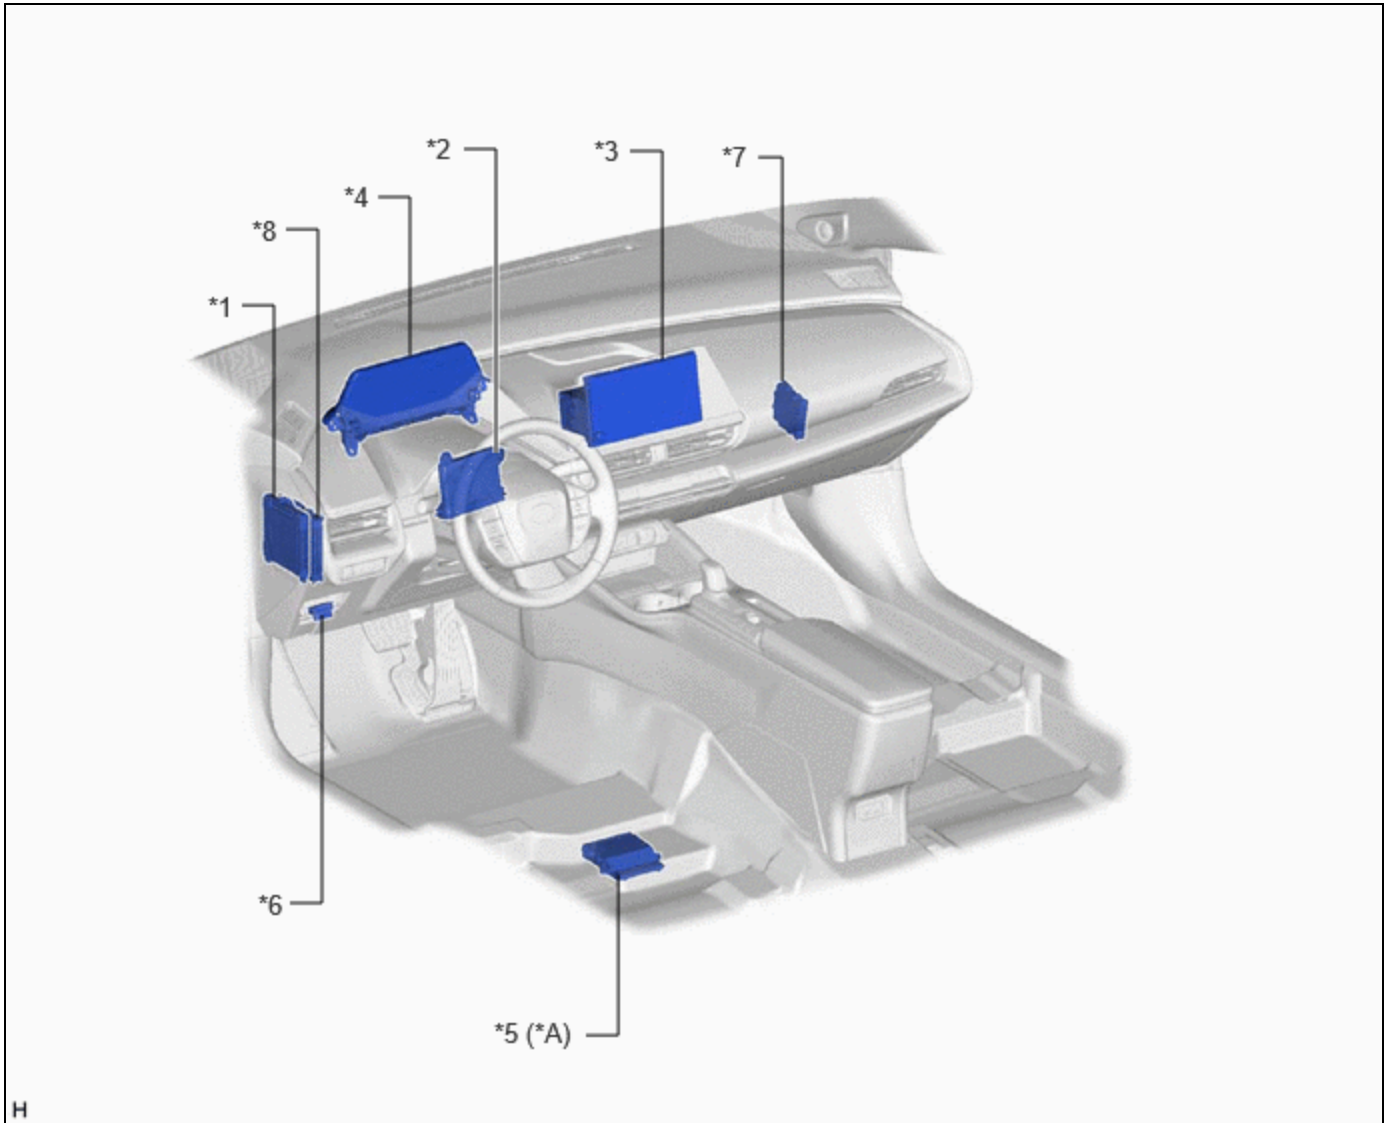

Last Modified: 12-04-2024	6.11:8.1.0	Doc ID: RM1000000029EK5
Model Year Start: 2023	Model: Prius Prime	Prod Date Range: [12/2022 -]
Title: MY SETTINGS: MY SETTINGS SYSTEM: PARTS LOCATION; 2023 - 2024 MY Prius Prius Prime [12/2022 -]		

PARTS LOCATION

ILLUSTRATION

*A	w/ Seat Position Memory	-	-
*1	MAIN BODY ECU (MULTIPLEX NETWORK BODY ECU)	*2	AIR CONDITIONING AMPLIFIER ASSEMBLY
*3	RADIO AND DISPLAY RECEIVER ASSEMBLY	*4	COMBINATION METER ASSEMBLY
*5	POSITION CONTROL ECU ASSEMBLY	*6	DLC3
*7	CLEARANCE WARNING ECU ASSEMBLY	*8	CERTIFICATION ECU (SMART KEY ECU ASSEMBLY)

ILLUSTRATION

H

*A	w/ Blind Spot Monitor System	-	-
*1	BLIND SPOT MONITOR SENSOR LH (B)	-	-