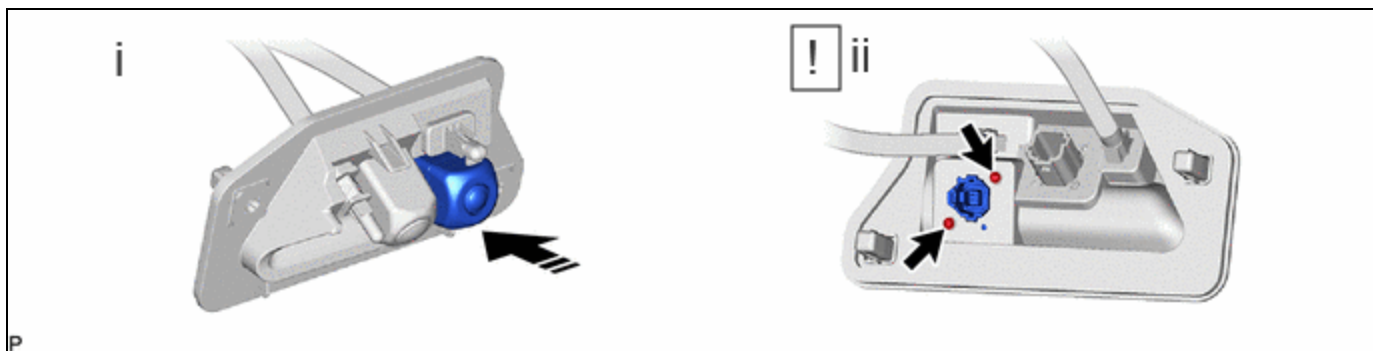

PROCEDURE	PART NAME CODE			
5	PERFORM CALIBRATION (w/ Rear Camera Cleaner System)	-	-	-	-

*1	Screw grommet	-	-
•	Non-reusable part	-	-

PROCEDURE

1. INSTALL INNER MIRROR CAMERA ASSEMBLY RR

	Remove in this Direction	-	-

- (1) Temporarily install the inner mirror camera assembly as shown in the illustration.
- (2) Using a T6 "TORX" socket wrench, install the inner mirror camera assembly with the 2 screws.

2. INSTALL TELEVISION CAMERA ASSEMBLY

3. INSTALL REAR LIGHT ASSEMBLY

4. PERFORM CALIBRATION

(a) w/ Parking Assist Monitor System:

Click here [INFO](#)

(b) w/ Parking Support Brake System:

Click here [INFO](#)

(c) w/ Panoramic View Monitor System:

Click here [INFO](#)

(d) w/ Advanced Park:

Click here [INFO](#)

5. PERFORM CALIBRATION (w/ Rear Camera Cleaner System)

Click here [INFO](#)