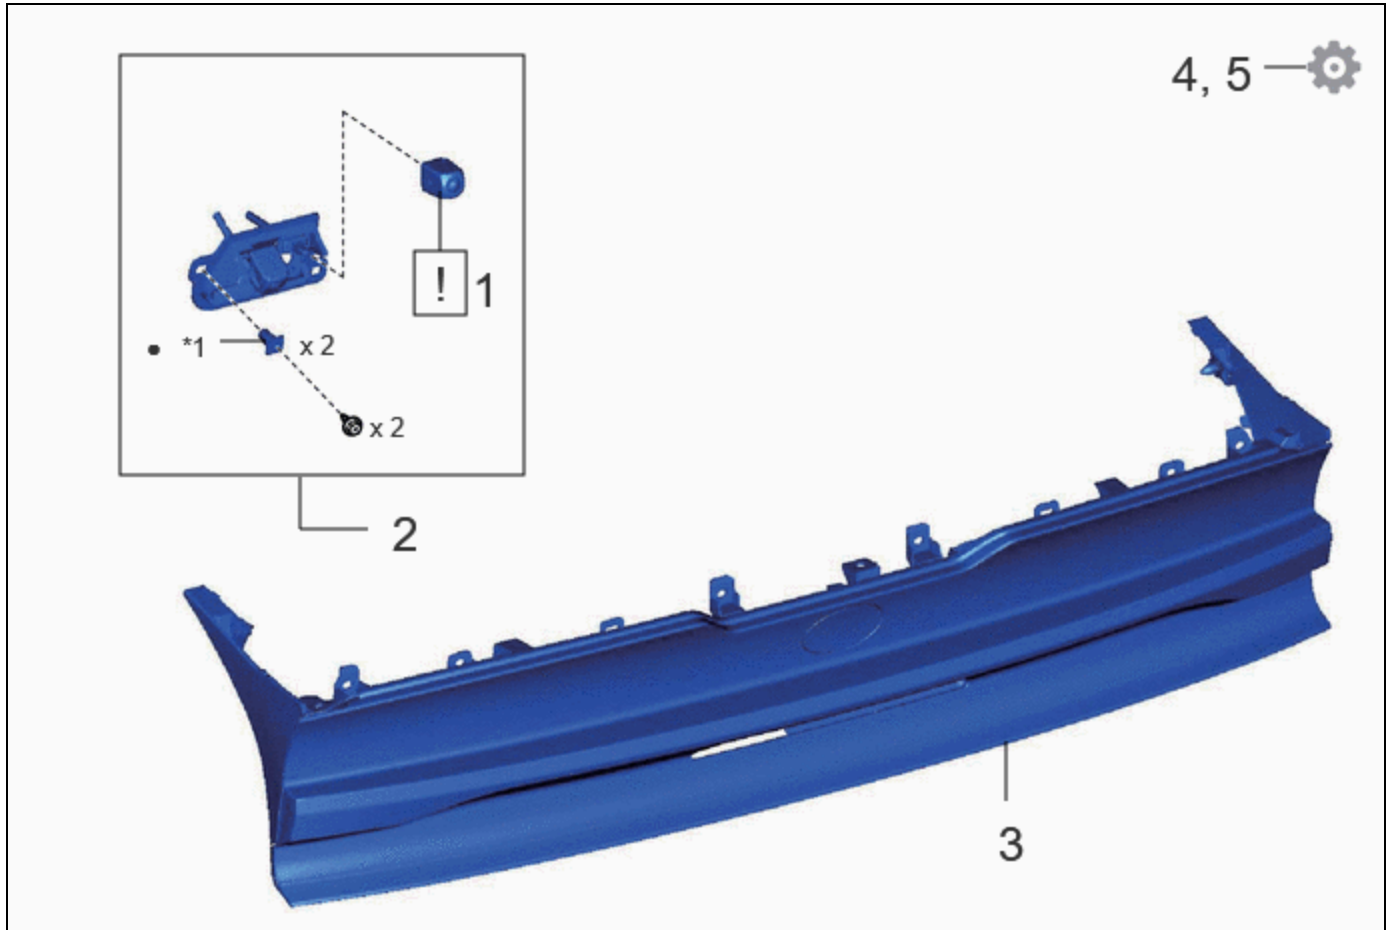

Last Modified: 12-04-2024	6.11:8.1.0	Doc ID: RM1000000029DK2
Model Year Start: 2023	Model: Prius Prime	Prod Date Range: [12/2022 -]
Title: MIRROR (INT): INNER MIRROR MONITOR CAMERA: INSTALLATION; 2023 - 2024 MY Prius Prius Prime [12/2022 -]		

INSTALLATION

CAUTION / NOTICE / HINT

COMPONENTS (INSTALLATION)

	PROCEDURE	PART NAME CODE			
1	INNER MIRROR CAMERA ASSEMBLY	867C0B	INFO	-	-
2	TELEVISION CAMERA ASSEMBLY	86790D	-	-	-
3	REAR LIGHT ASSEMBLY	-	-	-	-
4	PERFORM CALIBRATION	-	-	-	-