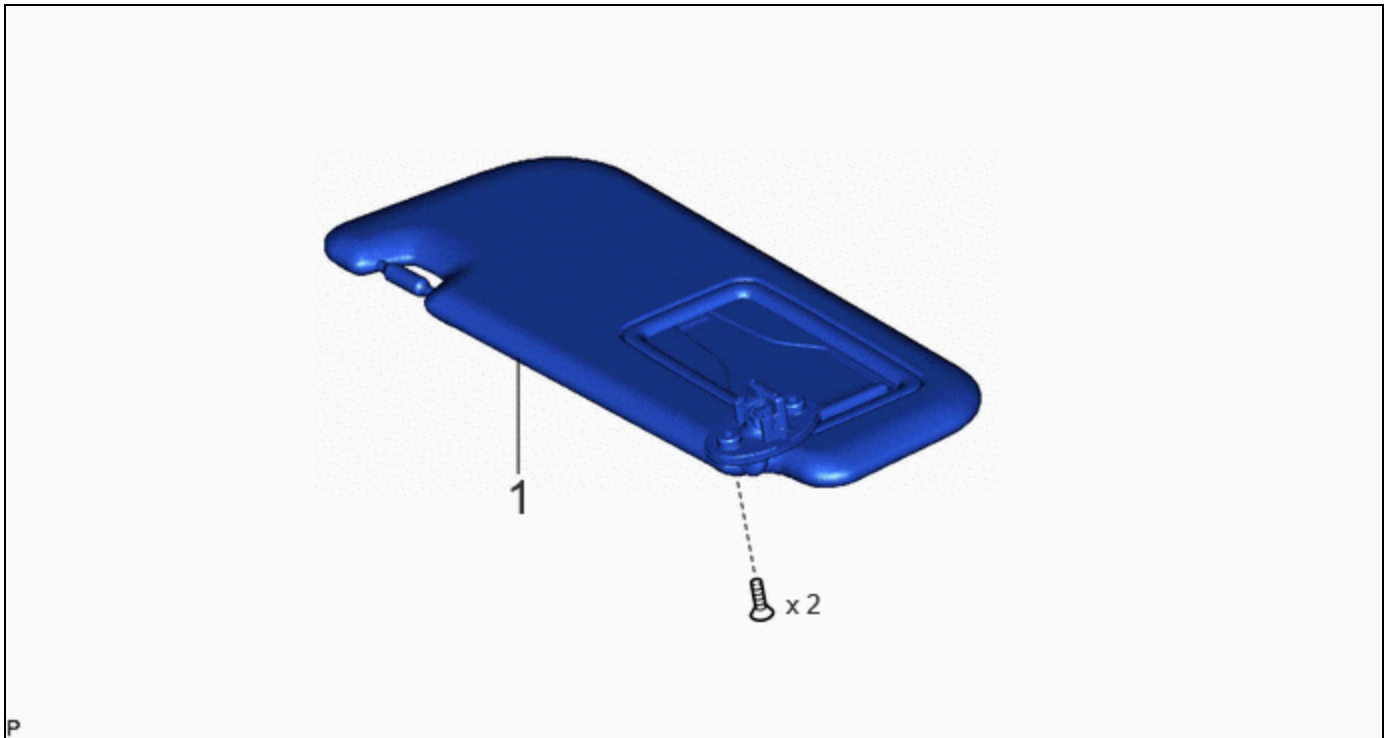

INSTALLATION

CAUTION / NOTICE / HINT

HINT:

- Use the same procedure for the RH side and LH side.
- The following procedure is for the LH side.

CAUTION / NOTICE / HINT

COMPONENTS (INSTALLATION)

	PROCEDURE	PART NAME CODE			
1	VANITY LIGHT SWITCH (VISOR ASSEMBLY)	74320	-	-	-

PROCEDURE

1. INSTALL VANITY LIGHT SWITCH (VISOR ASSEMBLY)