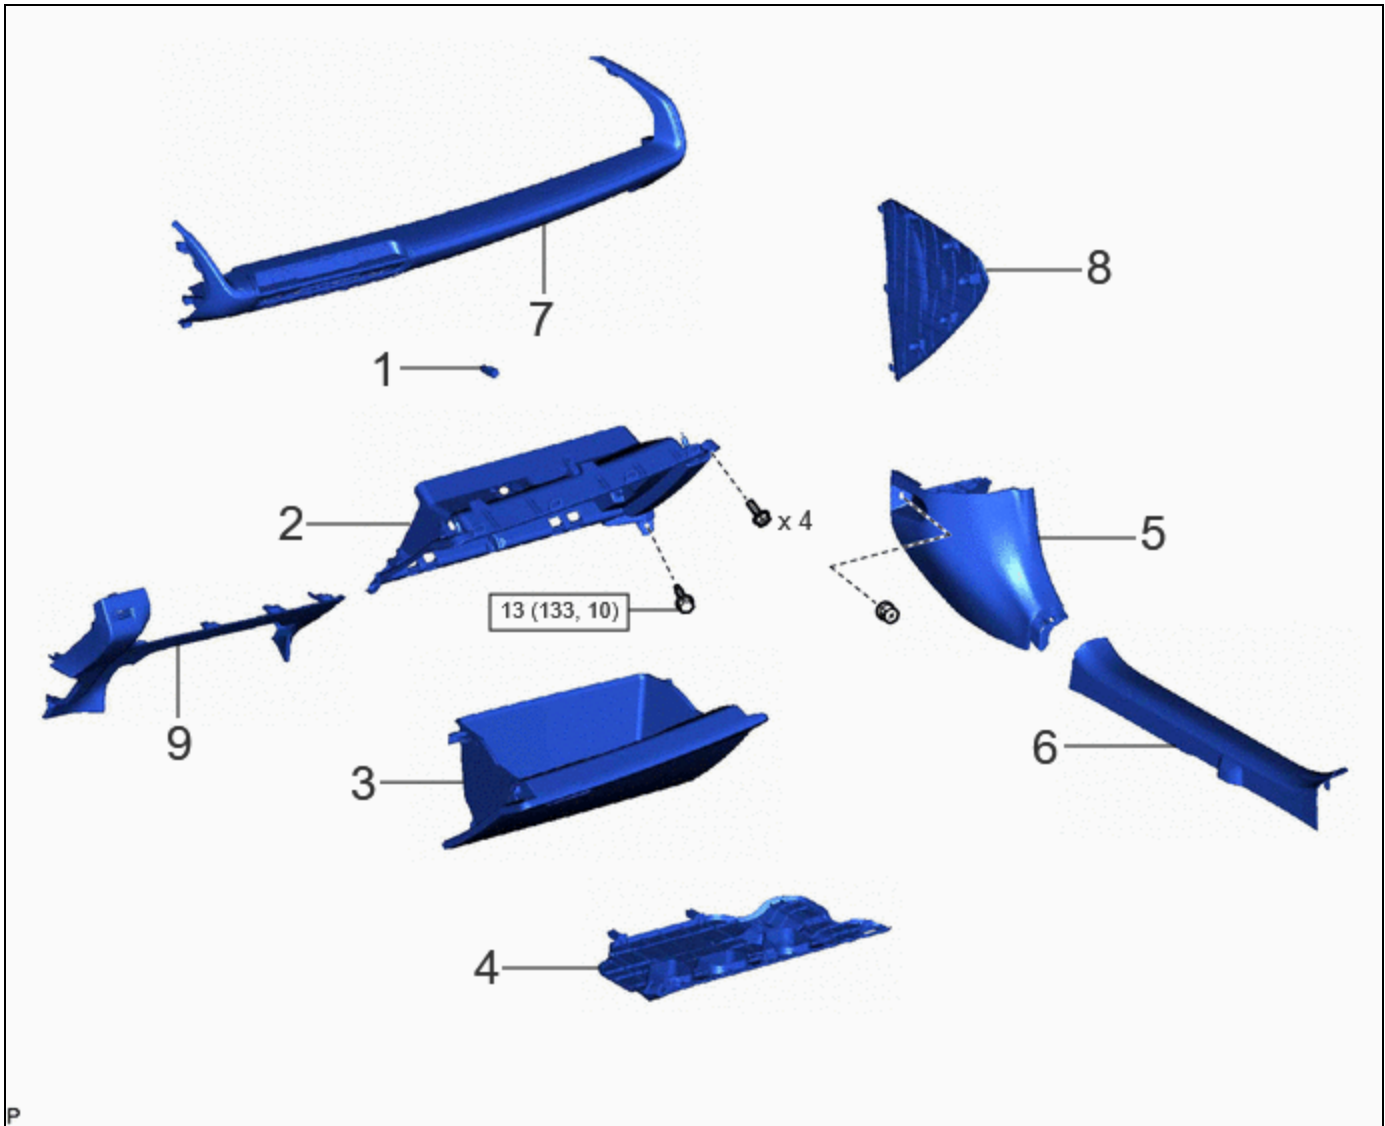

Last Modified: 12-04-2024	6.11:8.1.0	Doc ID: RM1000000029ZPN
Model Year Start: 2023	Model: Prius Prime	Prod Date Range: [12/2022 -]
Title: LIGHTING (INT): GLOVE BOX LIGHT: INSTALLATION; 2023 - 2024 MY Prius Prius Prime [12/2022 -]		

INSTALLATION

CAUTION / NOTICE / HINT

COMPONENTS (INSTALLATION)

PROCEDURE		PART NAME CODE			
1	NO. 1 INTERIOR ILLUMINATION LIGHT ASSEMBLY	81080J	-	-	-
2	LOWER INSTRUMENT PANEL SUB-ASSEMBLY	55303B	-	-	-

PROCEDURE		PART NAME CODE			
3	GLOVE COMPARTMENT DOOR ASSEMBLY	55550	-	-	-
4	NO. 2 INSTRUMENT PANEL UNDER COVER SUB-ASSEMBLY	55607	-	-	-
5	COWL SIDE TRIM BOARD RH	62111C	-	-	-
6	FRONT DOOR SCUFF PLATE RH	67913	-	-	-
7	NO. 2 INSTRUMENT PANEL GARNISH SUB-ASSEMBLY WITH AIR CONDITIONING CONTROL ASSEMBLY	-	-	-	-
8	INSTRUMENT SIDE PANEL RH	55317A	-	-	-
9	LOWER CENTER INSTRUMENT PANEL FINISH PANEL	55434B	-	-	-

	N*m (kgf*cm, ft.*lbf): Specified torque	-	-
---	---	---	---

PROCEDURE		PART NAME CODE			
10	NO. 1 INSTRUMENT PANEL UNDER COVER SUB-ASSEMBLY	55606	-	-	-
11	COWL SIDE TRIM BOARD LH	62112	-	-	-

	PROCEDURE	PART NAME CODE			
12	FRONT DOOR SCUFF PLATE LH	67914	-	-	-