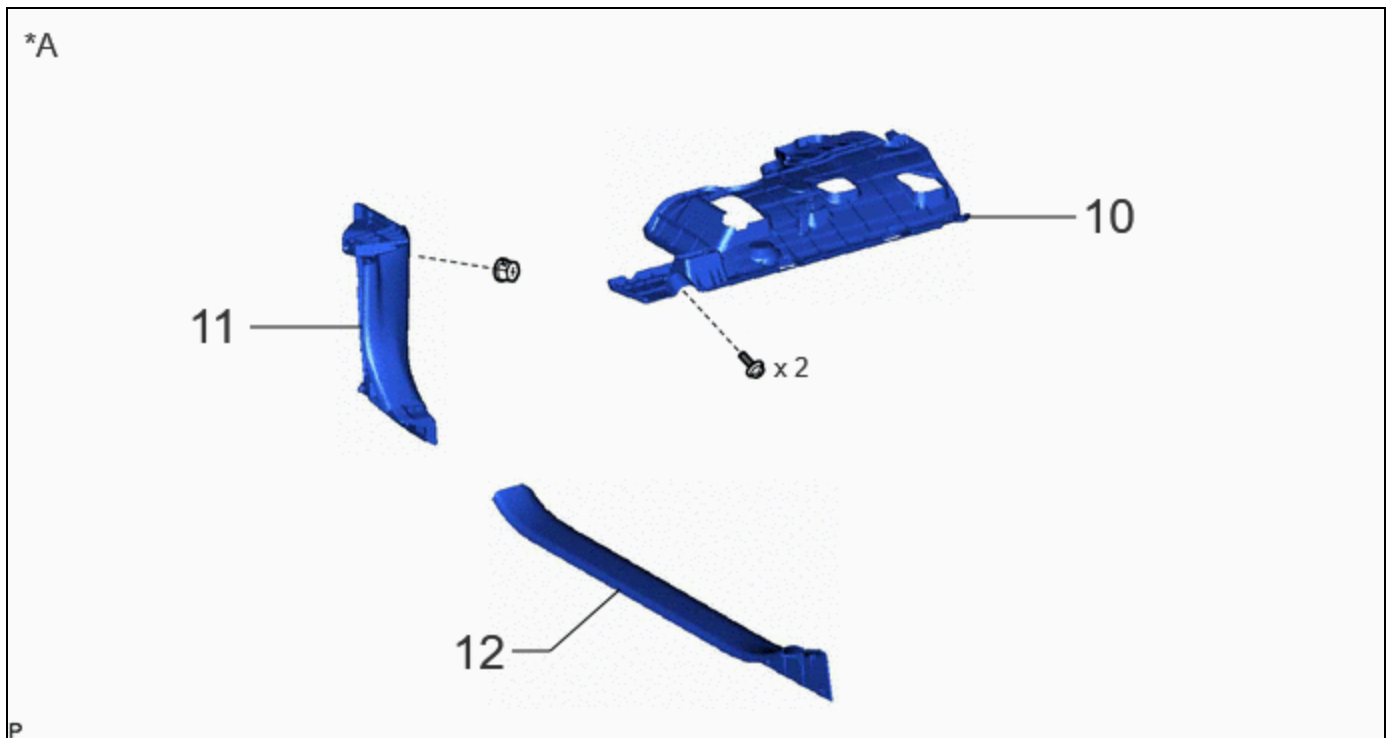

INSTALLATION

CAUTION / NOTICE / HINT

COMPONENTS (INSTALLATION)

PROCEDURE		PART NAME CODE			
1	NO. 1 INTERIOR ILLUMINATION LIGHT ASSEMBLY	81080J	-	-	-
2	LOWER INSTRUMENT PANEL SUB-ASSEMBLY	55303B	-	-	-

PROCEDURE		PART NAME CODE			
3	GLOVE COMPARTMENT DOOR ASSEMBLY	55550	-	-	-
4	NO. 2 INSTRUMENT PANEL UNDER COVER SUB-ASSEMBLY	55607	-	-	-
5	COWL SIDE TRIM BOARD RH	62111C	-	-	-
6	FRONT DOOR SCUFF PLATE RH	67913	-	-	-
7	NO. 2 INSTRUMENT PANEL GARNISH SUB-ASSEMBLY WITH AIR CONDITIONING CONTROL ASSEMBLY	-	-	-	-
8	INSTRUMENT SIDE PANEL RH	55317A	-	-	-
9	LOWER CENTER INSTRUMENT PANEL FINISH PANEL	55434B	-	-	-

	N*m (kgf*cm, ft.*lbf): Specified torque	-	-
---	---	---	---

PROCEDURE		PART NAME CODE			
10	NO. 1 INSTRUMENT PANEL UNDER COVER SUB-ASSEMBLY	55606	-	-	-
11	COWL SIDE TRIM BOARD LH	62112	-	-	-

	PROCEDURE	PART NAME CODE			
12	FRONT DOOR SCUFF PLATE LH	67914	-	-	-