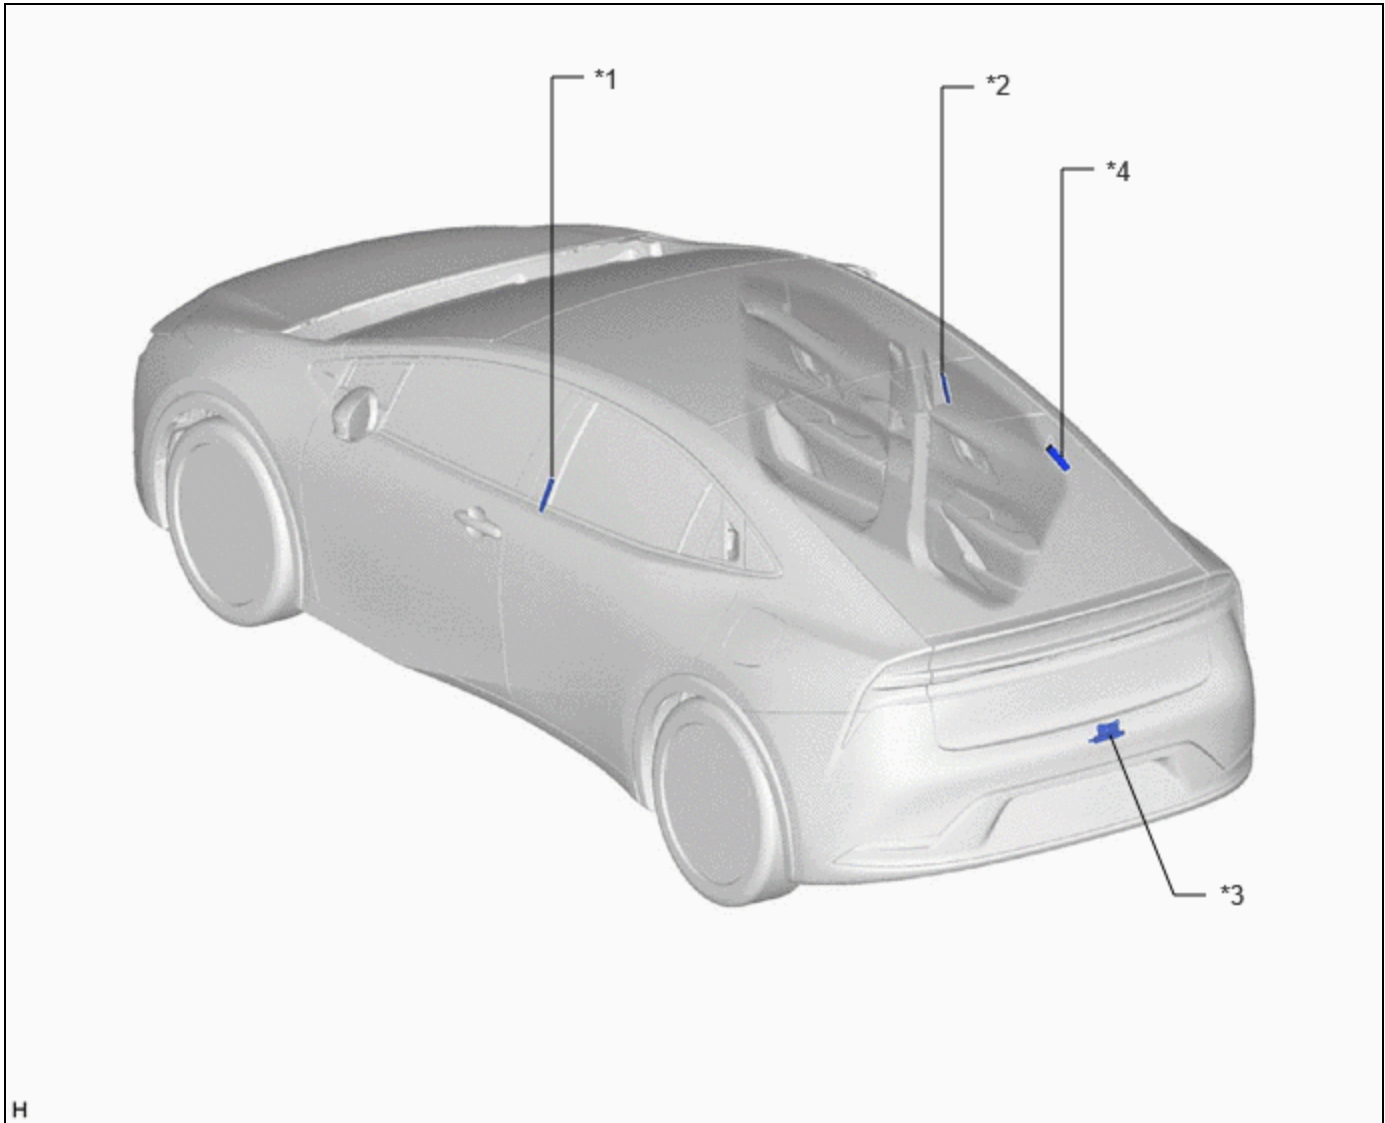

Last Modified: 12-04-2024	6.11:8.1.0	Doc ID: RM10000000290BR
Model Year Start: 2023	Model: Prius Prime	Prod Date Range: [12/2022 -]
Title: THEFT DETERRENT / KEYLESS ENTRY: DIGITAL KEY SYSTEM: PARTS LOCATION; 2023 - 2024 MY Prius Prius Prime [12/2022 -]		

PARTS LOCATION

ILLUSTRATION

*1	BLE DOOR DIGITAL KEY RECEIVER ASSEMBLY (FOR DRIVER DOOR)	*2	BLE DOOR DIGITAL KEY RECEIVER ASSEMBLY (FOR FRONT PASSENGER DOOR)
*3	BLE LUGGAGE DIGITAL KEY RECEIVER ASSEMBLY	*4	DIGITAL KEY ECU ASSEMBLY