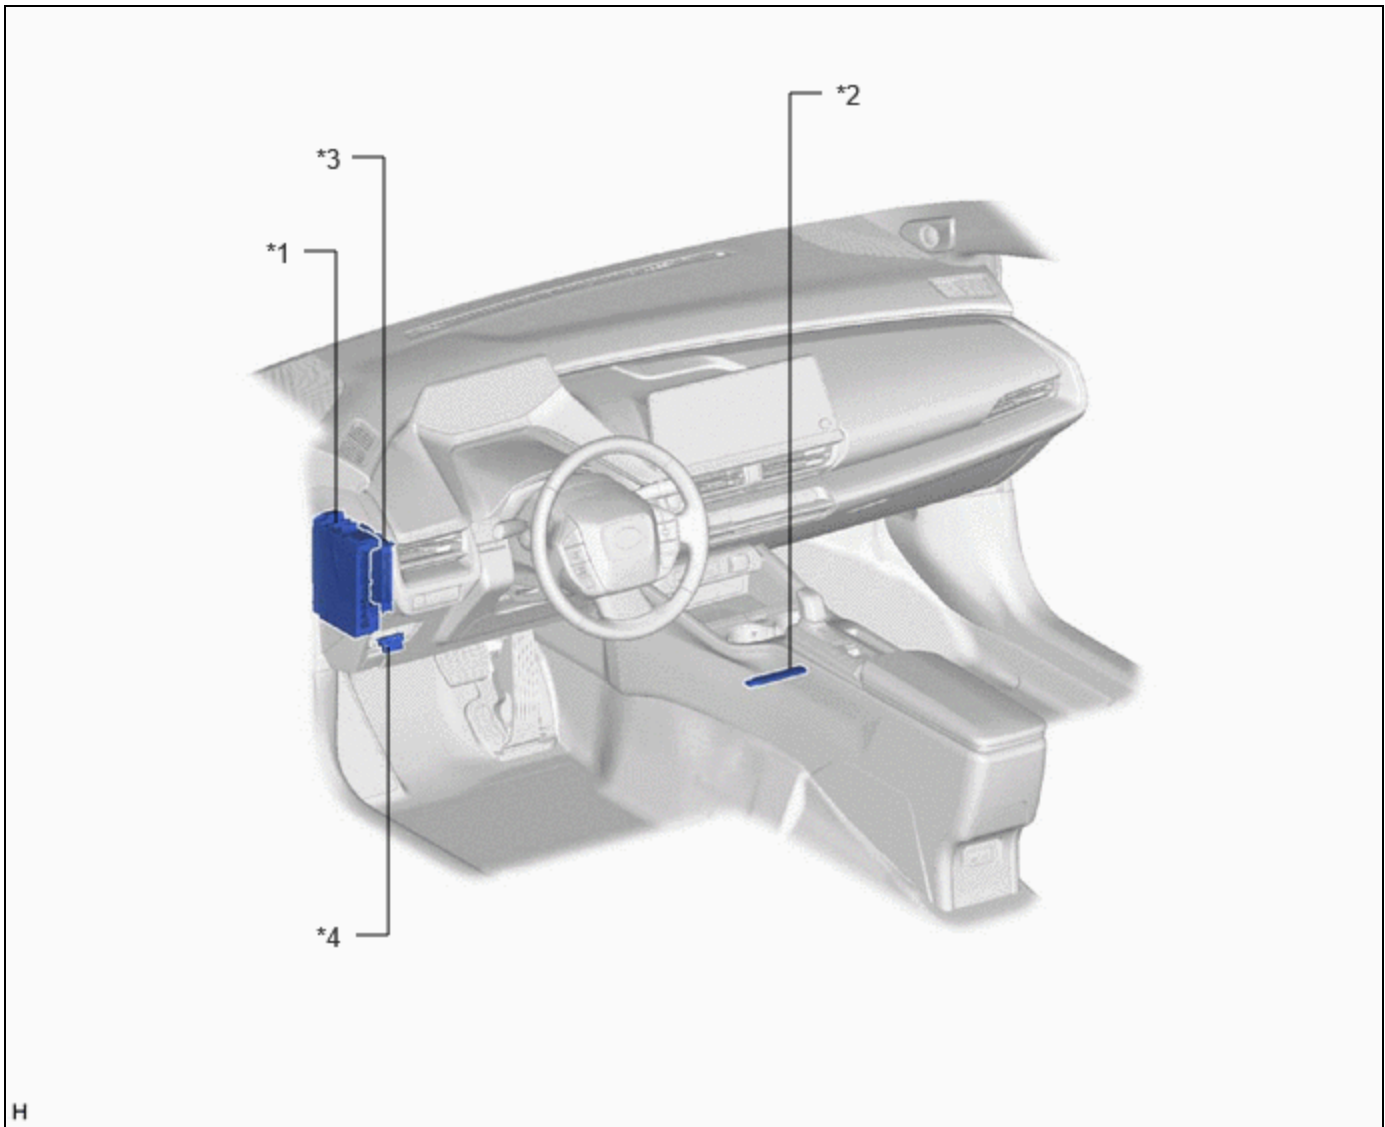

Last Modified: 12-04-2024	6.11:8.1.0	Doc ID: RM10000000290BR
Model Year Start: 2023	Model: Prius Prime	Prod Date Range: [12/2022 -]
Title: THEFT DETERRENT / KEYLESS ENTRY: DIGITAL KEY SYSTEM: PARTS LOCATION; 2023 - 2024 MY Prius Prius Prime [12/2022 -]		

PARTS LOCATION

ILLUSTRATION

*1	BLE DOOR DIGITAL KEY RECEIVER ASSEMBLY (FOR DRIVER DOOR)	*2	BLE DOOR DIGITAL KEY RECEIVER ASSEMBLY (FOR FRONT PASSENGER DOOR)
*3	BLE LUGGAGE DIGITAL KEY RECEIVER ASSEMBLY	*4	DIGITAL KEY ECU ASSEMBLY

ILLUSTRATION

H

*1	POWER DISTRIBUTION BOX ASSEMBLY - ECU-DCC NO. 2 FUSE	*2	BLE INDOOR DIGITAL KEY RECEIVER ASSEMBLY
*3	CERTIFICATION ECU (SMART KEY ECU ASSEMBLY)	*4	DLC3