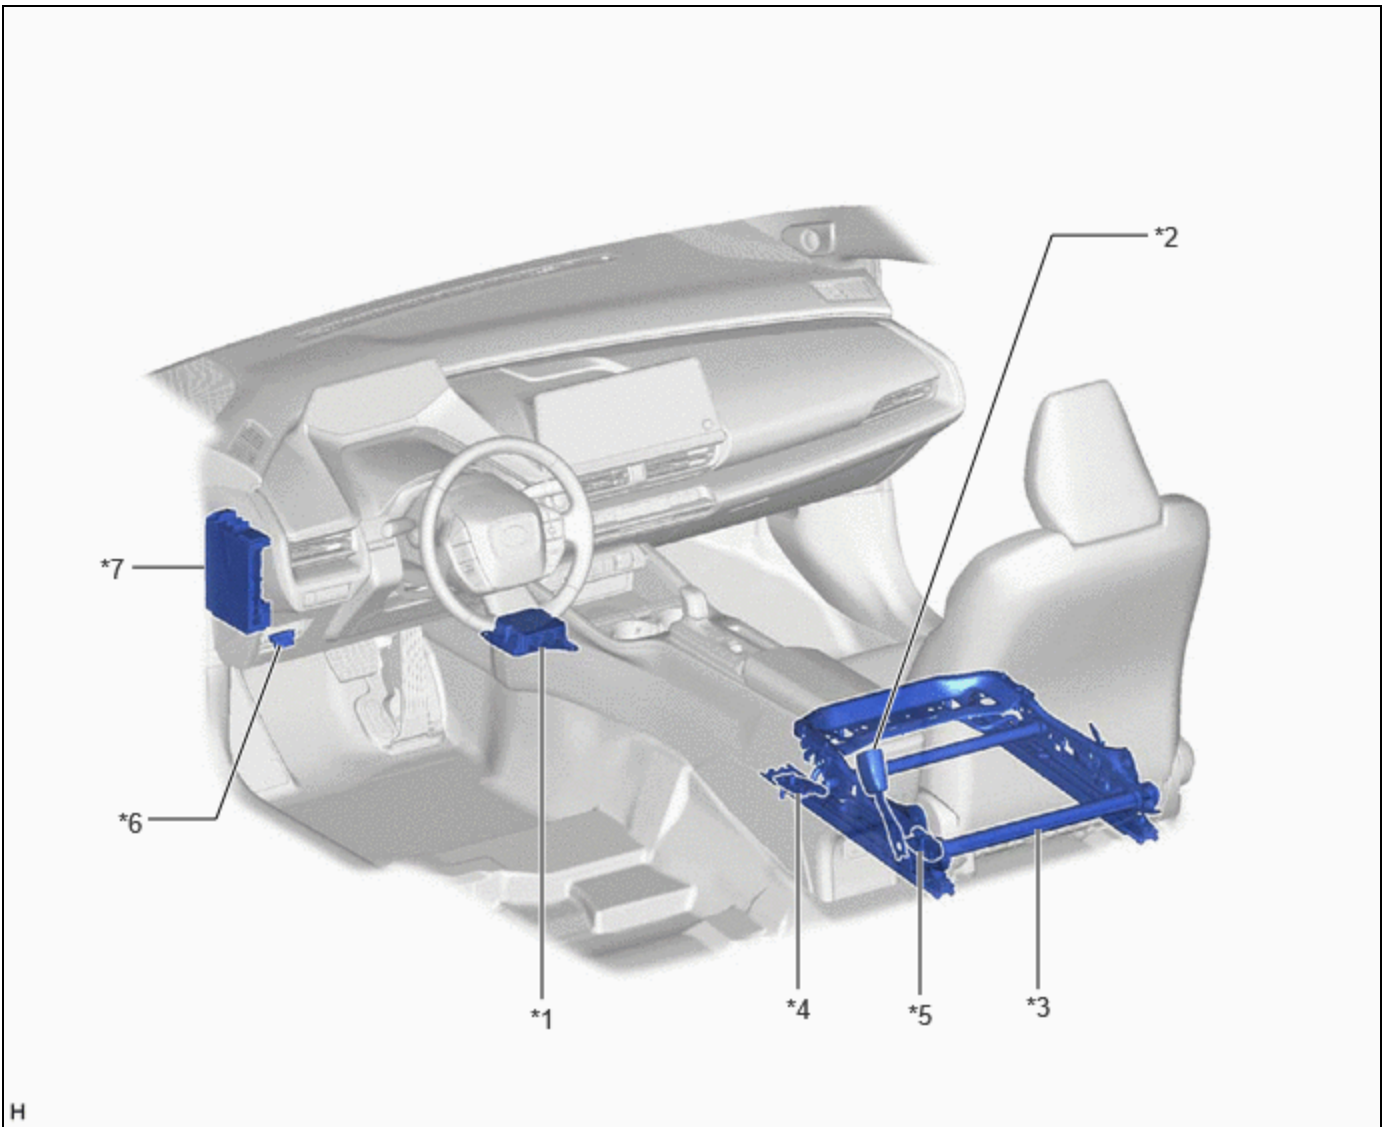

Last Modified: 12-04-2024	6.11:8.1.0	Doc ID: RM100000028UYI
Model Year Start: 2023	Model: Prius Prime	Prod Date Range: [12/2022 -]
Title: SUPPLEMENTAL RESTRAINT SYSTEMS: OCCUPANT CLASSIFICATION SYSTEM: PARTS LOCATION; 2023 - 2024 MY Prius Prime [12/2022 -]		

PARTS LOCATION

ILLUSTRATION

*1	BRAKE ACTUATOR ASSEMBLY - NO. 2 SKID CONTROL ECU	*2	MAP LIGHT ASSEMBLY - PASSENGER AIRBAG ON/OFF INDICATOR
----	---	----	---

ILLUSTRATION

*1	AIRBAG ECU ASSEMBLY	*2	FRONT SEAT INNER BELT ASSEMBLY RH - PASSENGER SEAT BUCKLE SWITCH
*3	FRONT SEAT ADJUSTER ASSEMBLY RH	*4	FRONT OCCUPANT CLASSIFICATION SENSOR LH
*5	REAR OCCUPANT CLASSIFICATION SENSOR LH	*6	DLC3
*7	POWER DISTRIBUTION BOX ASSEMBLY - A/BAG-IGR FUSE	-	-