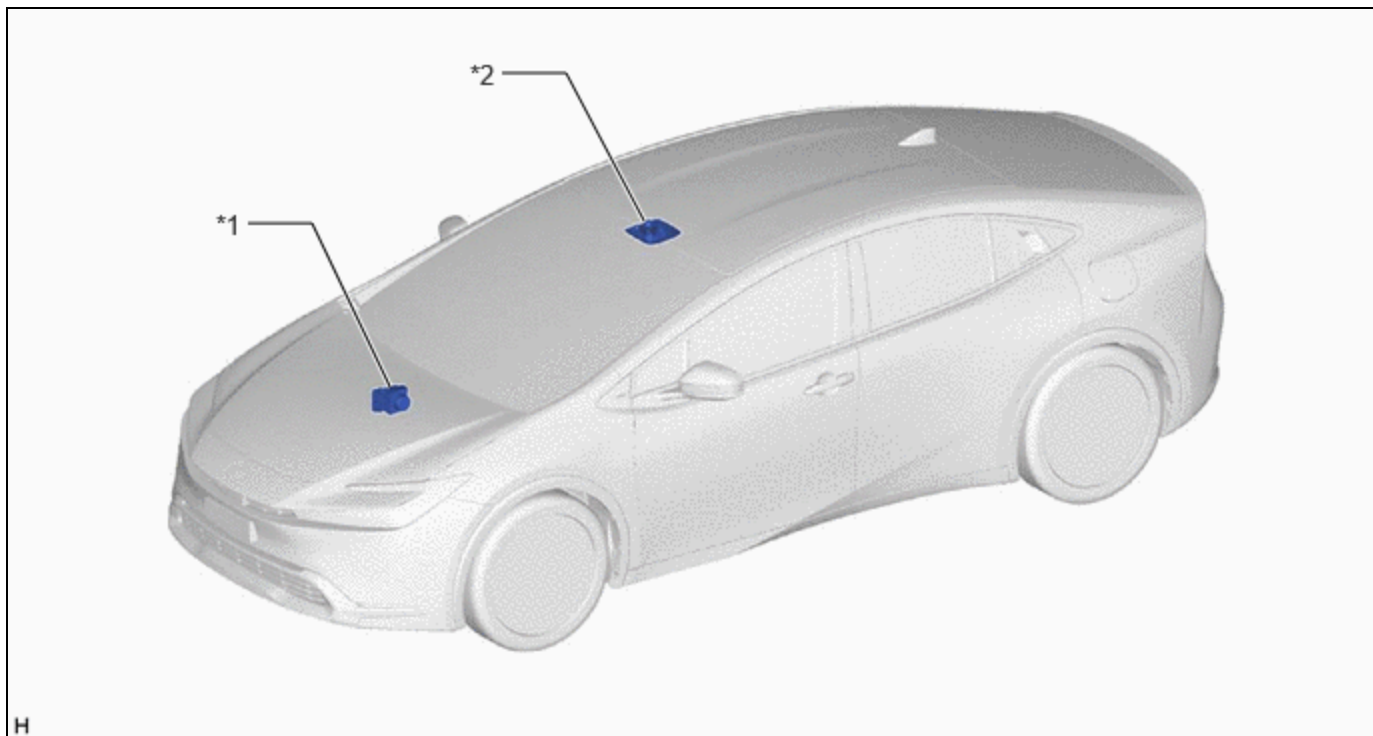

Last Modified: 12-04-2024	6.11:8.1.0	Doc ID: RM100000028UYI
Model Year Start: 2023	Model: Prius Prime	Prod Date Range: [12/2022 -]
Title: SUPPLEMENTAL RESTRAINT SYSTEMS: OCCUPANT CLASSIFICATION SYSTEM: PARTS LOCATION; 2023 - 2024 MY Prius Prime [12/2022 -]		

PARTS LOCATION

ILLUSTRATION

*1	BRAKE ACTUATOR ASSEMBLY - NO. 2 SKID CONTROL ECU	*2	MAP LIGHT ASSEMBLY - PASSENGER AIRBAG ON/OFF INDICATOR
----	---	----	---

ILLUSTRATION

*1	AIRBAG ECU ASSEMBLY	*2	FRONT SEAT INNER BELT ASSEMBLY RH - PASSENGER SEAT BUCKLE SWITCH
*3	FRONT SEAT ADJUSTER ASSEMBLY RH	*4	FRONT OCCUPANT CLASSIFICATION SENSOR LH
*5	REAR OCCUPANT CLASSIFICATION SENSOR LH	*6	DLC3
*7	POWER DISTRIBUTION BOX ASSEMBLY - A/BAG-IGR FUSE	-	-