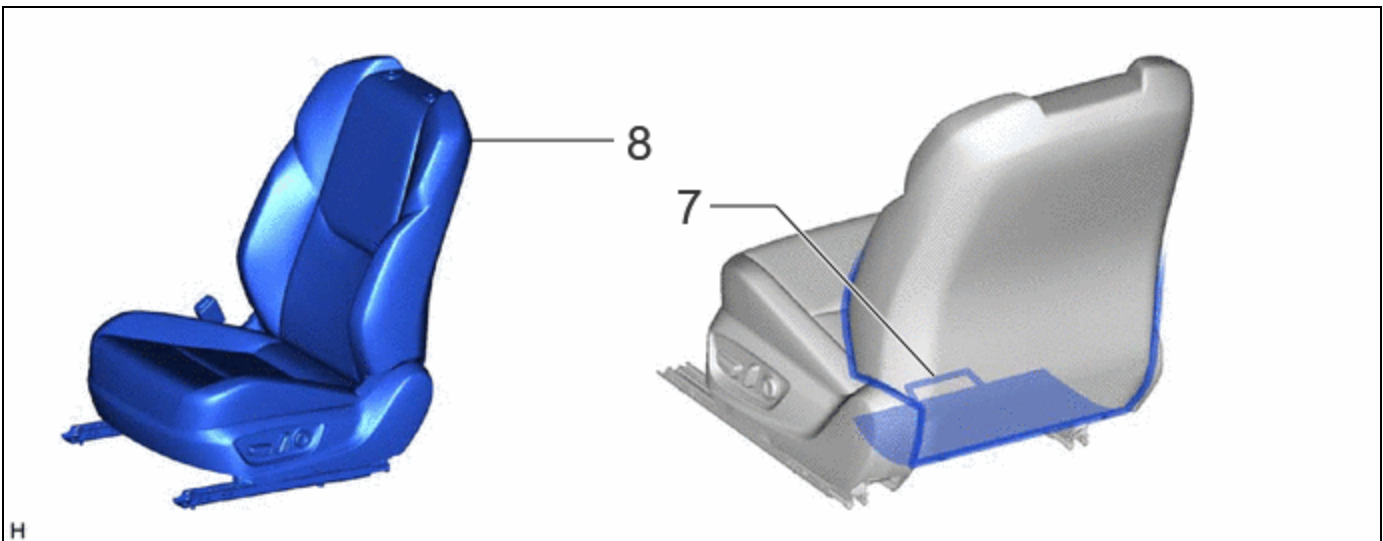

INSTALLATION

CAUTION / NOTICE / HINT

CAUTION:

Wear protective gloves. Sharp areas on the parts may injure your hands.

CAUTION / NOTICE / HINT

COMPONENTS (INSTALLATION)

PROCEDURE		PART NAME CODE			
1	FRONT POWER SEAT SWITCH	84922C	-	-	-
2	SEAT ADJUSTER SHIELD CLAMP BRACKET	72714	-	-	-
3	RECLINING POWER SEAT SWITCH KNOB	-	-	-	-
4	SLIDE AND VERTICAL POWER SEAT SWITCH KNOB	-	-	-	-
5	FRONT SEAT CUSHION SHIELD	71812D	-	-	-
6	FRONT SEAT FRONT CUSHION SHIELD	71868N	-	-	-

	PROCEDURE	PART NAME CODE			
7	CONNECT SEPARATE TYPE FRONT SEATBACK COVER	71074S	-	-	-
8	FRONT SEAT ASSEMBLY	-	-	-	-

PROCEDURE

- 1. INSTALL FRONT POWER SEAT SWITCH**
- 2. INSTALL SEAT ADJUSTER SHIELD CLAMP BRACKET**
- 3. INSTALL RECLINING POWER SEAT SWITCH KNOB**
- 4. INSTALL SLIDE AND VERTICAL POWER SEAT SWITCH KNOB**
- 5. INSTALL FRONT SEAT CUSHION SHIELD**
- 6. INSTALL FRONT SEAT FRONT CUSHION SHIELD**
- 7. CONNECT SEPARATE TYPE FRONT SEATBACK COVER**
- 8. INSTALL FRONT SEAT ASSEMBLY**