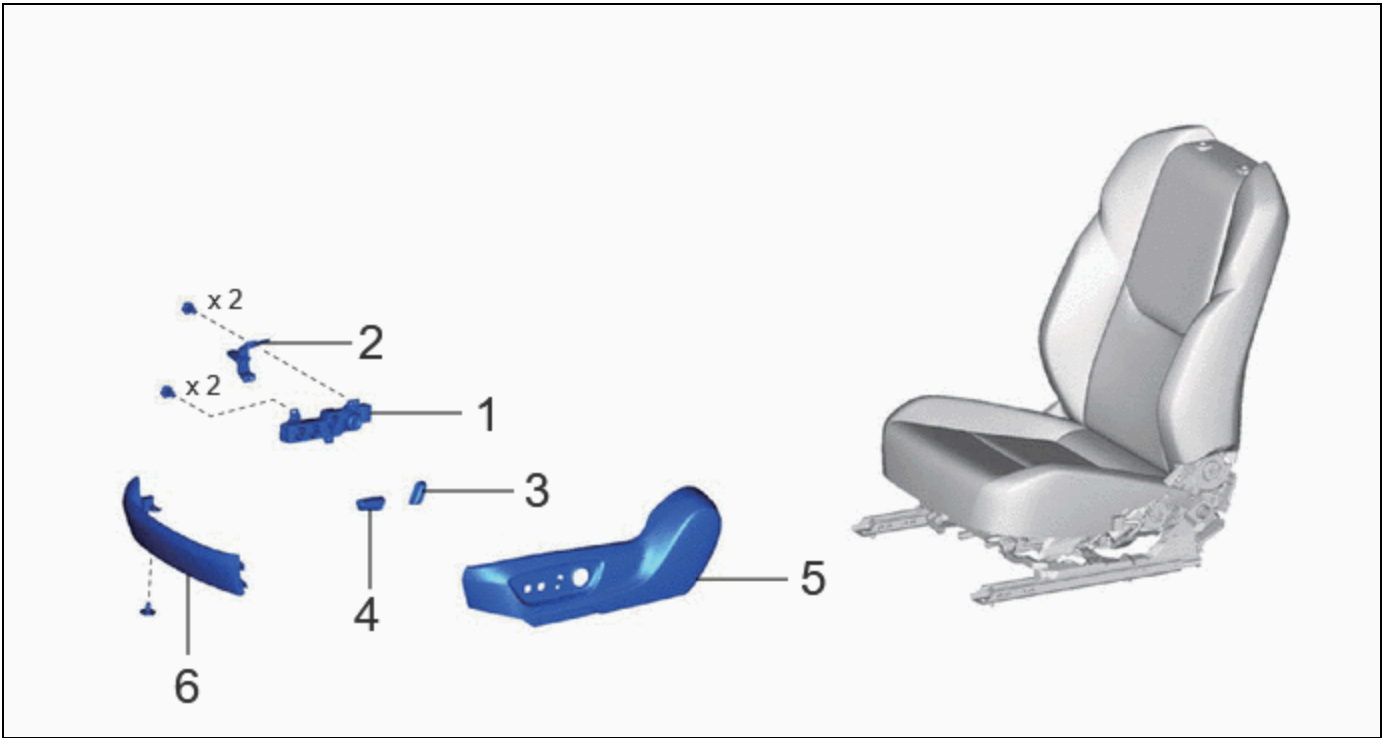

INSTALLATION

CAUTION / NOTICE / HINT

CAUTION:

Wear protective gloves. Sharp areas on the parts may injure your hands.

CAUTION / NOTICE / HINT

COMPONENTS (INSTALLATION)

PROCEDURE		PART NAME CODE			
1	FRONT POWER SEAT SWITCH	84922C	-	-	-
2	SEAT ADJUSTER SHIELD CLAMP BRACKET	72714	-	-	-
3	RECLINING POWER SEAT SWITCH KNOB	-	-	-	-
4	SLIDE AND VERTICAL POWER SEAT SWITCH KNOB	-	-	-	-
5	FRONT SEAT CUSHION SHIELD	71812D	-	-	-
6	FRONT SEAT FRONT CUSHION SHIELD	71868N	-	-	-

	PROCEDURE	PART NAME CODE			
7	CONNECT SEPARATE TYPE FRONT SEATBACK COVER	71074S	-	-	-
8	FRONT SEAT ASSEMBLY	-	-	-	-

PROCEDURE

- 1. INSTALL FRONT POWER SEAT SWITCH**
- 2. INSTALL SEAT ADJUSTER SHIELD CLAMP BRACKET**
- 3. INSTALL RECLINING POWER SEAT SWITCH KNOB**
- 4. INSTALL SLIDE AND VERTICAL POWER SEAT SWITCH KNOB**
- 5. INSTALL FRONT SEAT CUSHION SHIELD**
- 6. INSTALL FRONT SEAT FRONT CUSHION SHIELD**
- 7. CONNECT SEPARATE TYPE FRONT SEATBACK COVER**
- 8. INSTALL FRONT SEAT ASSEMBLY**