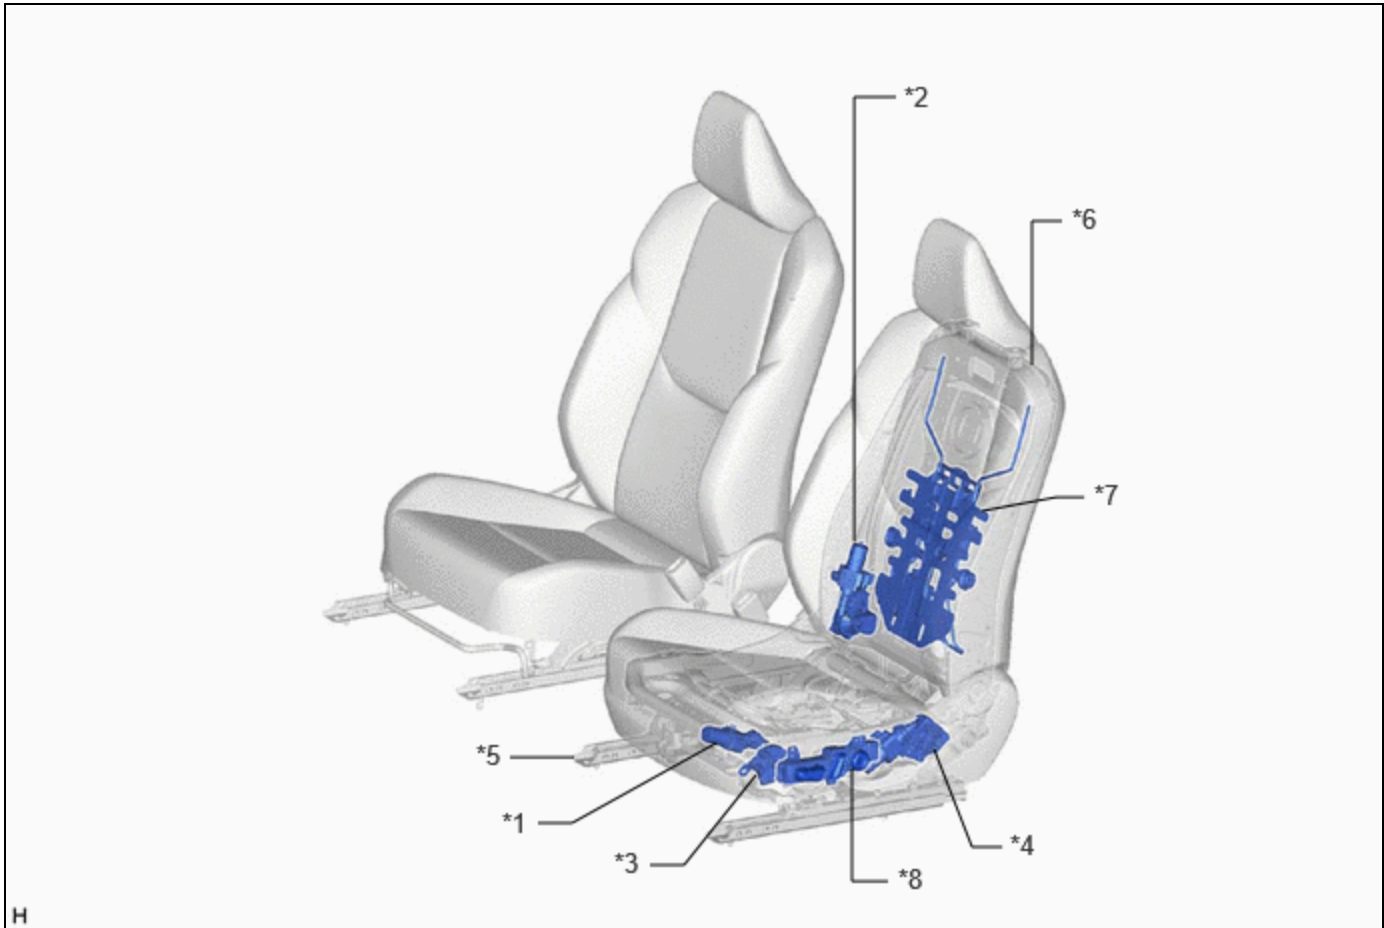

<b>Last Modified:</b> 12-04-2024	6.11:8.1.0	<b>Doc ID:</b> RM100000029X3T
<b>Model Year Start:</b> 2023	<b>Model:</b> Prius Prime	<b>Prod Date Range:</b> [12/2022 - ]
<b>Title:</b> SEAT: FRONT POWER SEAT CONTROL SYSTEM (w/o Memory): PARTS LOCATION; 2023 - 2024 MY Prius Prius Prime [12/2022 - ]		

## PARTS LOCATION

### ILLUSTRATION

*1	SLIDE MOTOR	*2	RECLINING MOTOR
*3	FRONT VERTICAL MOTOR (POWER SEAT TILT MOTOR ASSEMBLY LH)	*4	LIFTER MOTOR (POWER SEAT LIFTER MOTOR ASSEMBLY LH)
*5	UPPER SEAT TRACK RAIL SUB-ASSEMBLY LH	*6	FRONT SEATBACK FRAME SUB-ASSEMBLY LH
*7	LUMBAR SUPPORT ADJUSTER ASSEMBLY LH	*8	FRONT POWER SEAT SWITCH LH