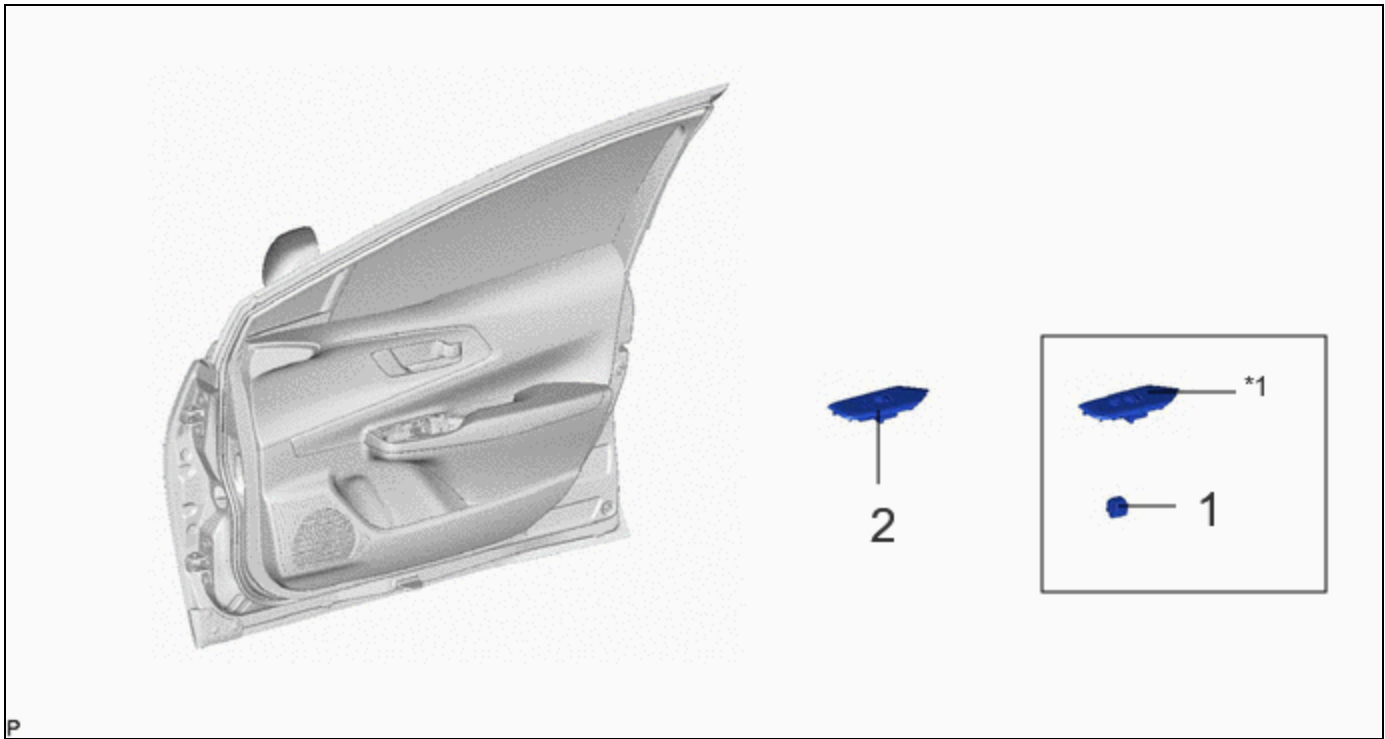

INSTALLATION

CAUTION / NOTICE / HINT

COMPONENTS (INSTALLATION)

	PROCEDURE	PART NAME CODE			
1	DOOR CONTROL SWITCH ASSEMBLY	84930	-	-	-
2	POWER WINDOW REGULATOR SWITCH ASSEMBLY WITH FRONT DOOR UPPER ARMREST BASE PANEL	-	-	-	-