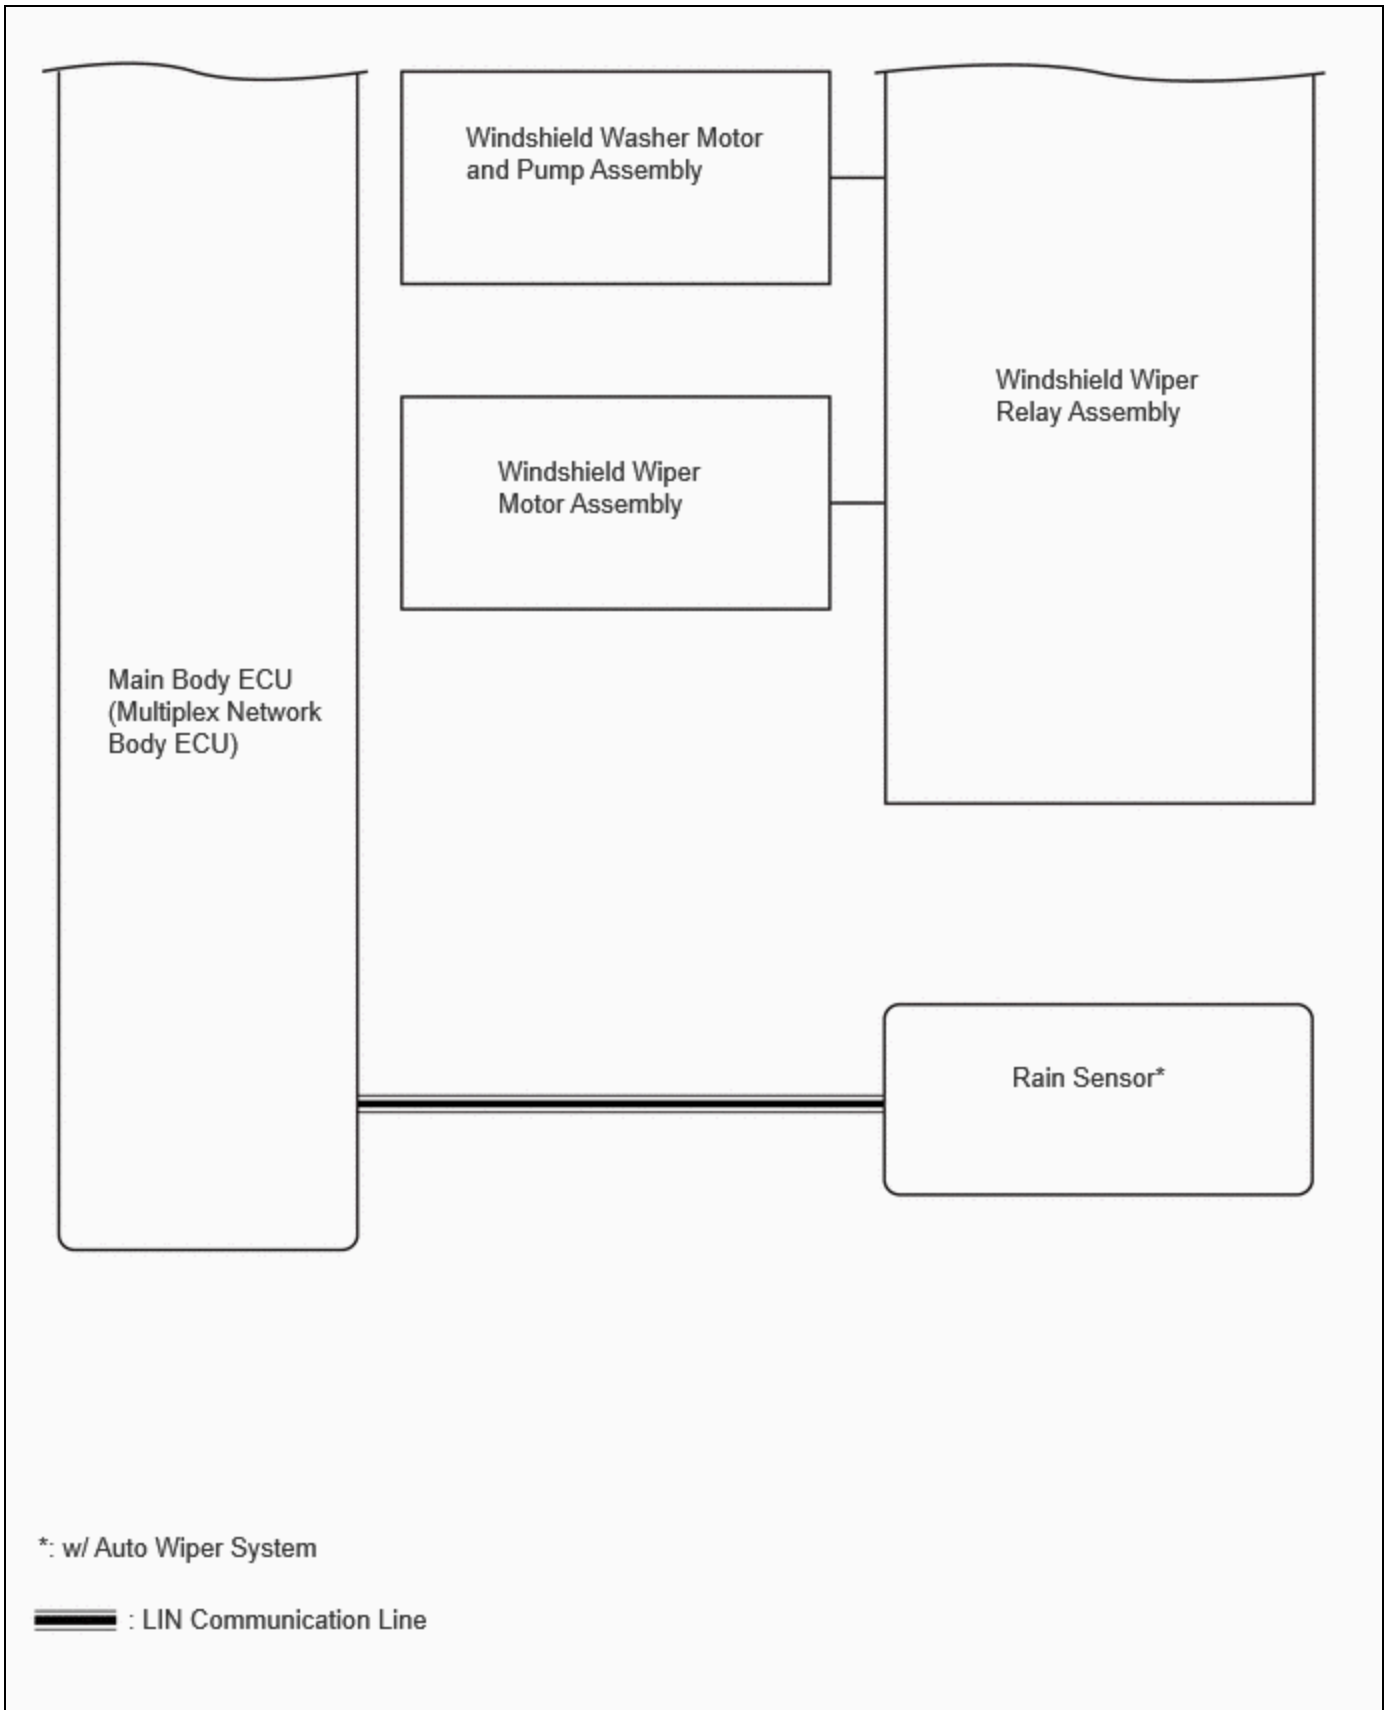

Last Modified: 12-04-2024	6.11:8.1.0	Doc ID: RM1000000029V4I
Model Year Start: 2023	Model: Prius Prime	Prod Date Range: [12/2022 -]
Title: WIPER / WASHER: WIPER AND WASHER SYSTEM: SYSTEM DIAGRAM; 2023 - 2024 MY Prius Prius Prime [12/2022 -]		

SYSTEM DIAGRAM

FRONT WIPER AND WASHER SYSTEM

WASHER FLUID LEVEL WARNING SYSTEM(w/ Level Warning Switch Assembly)