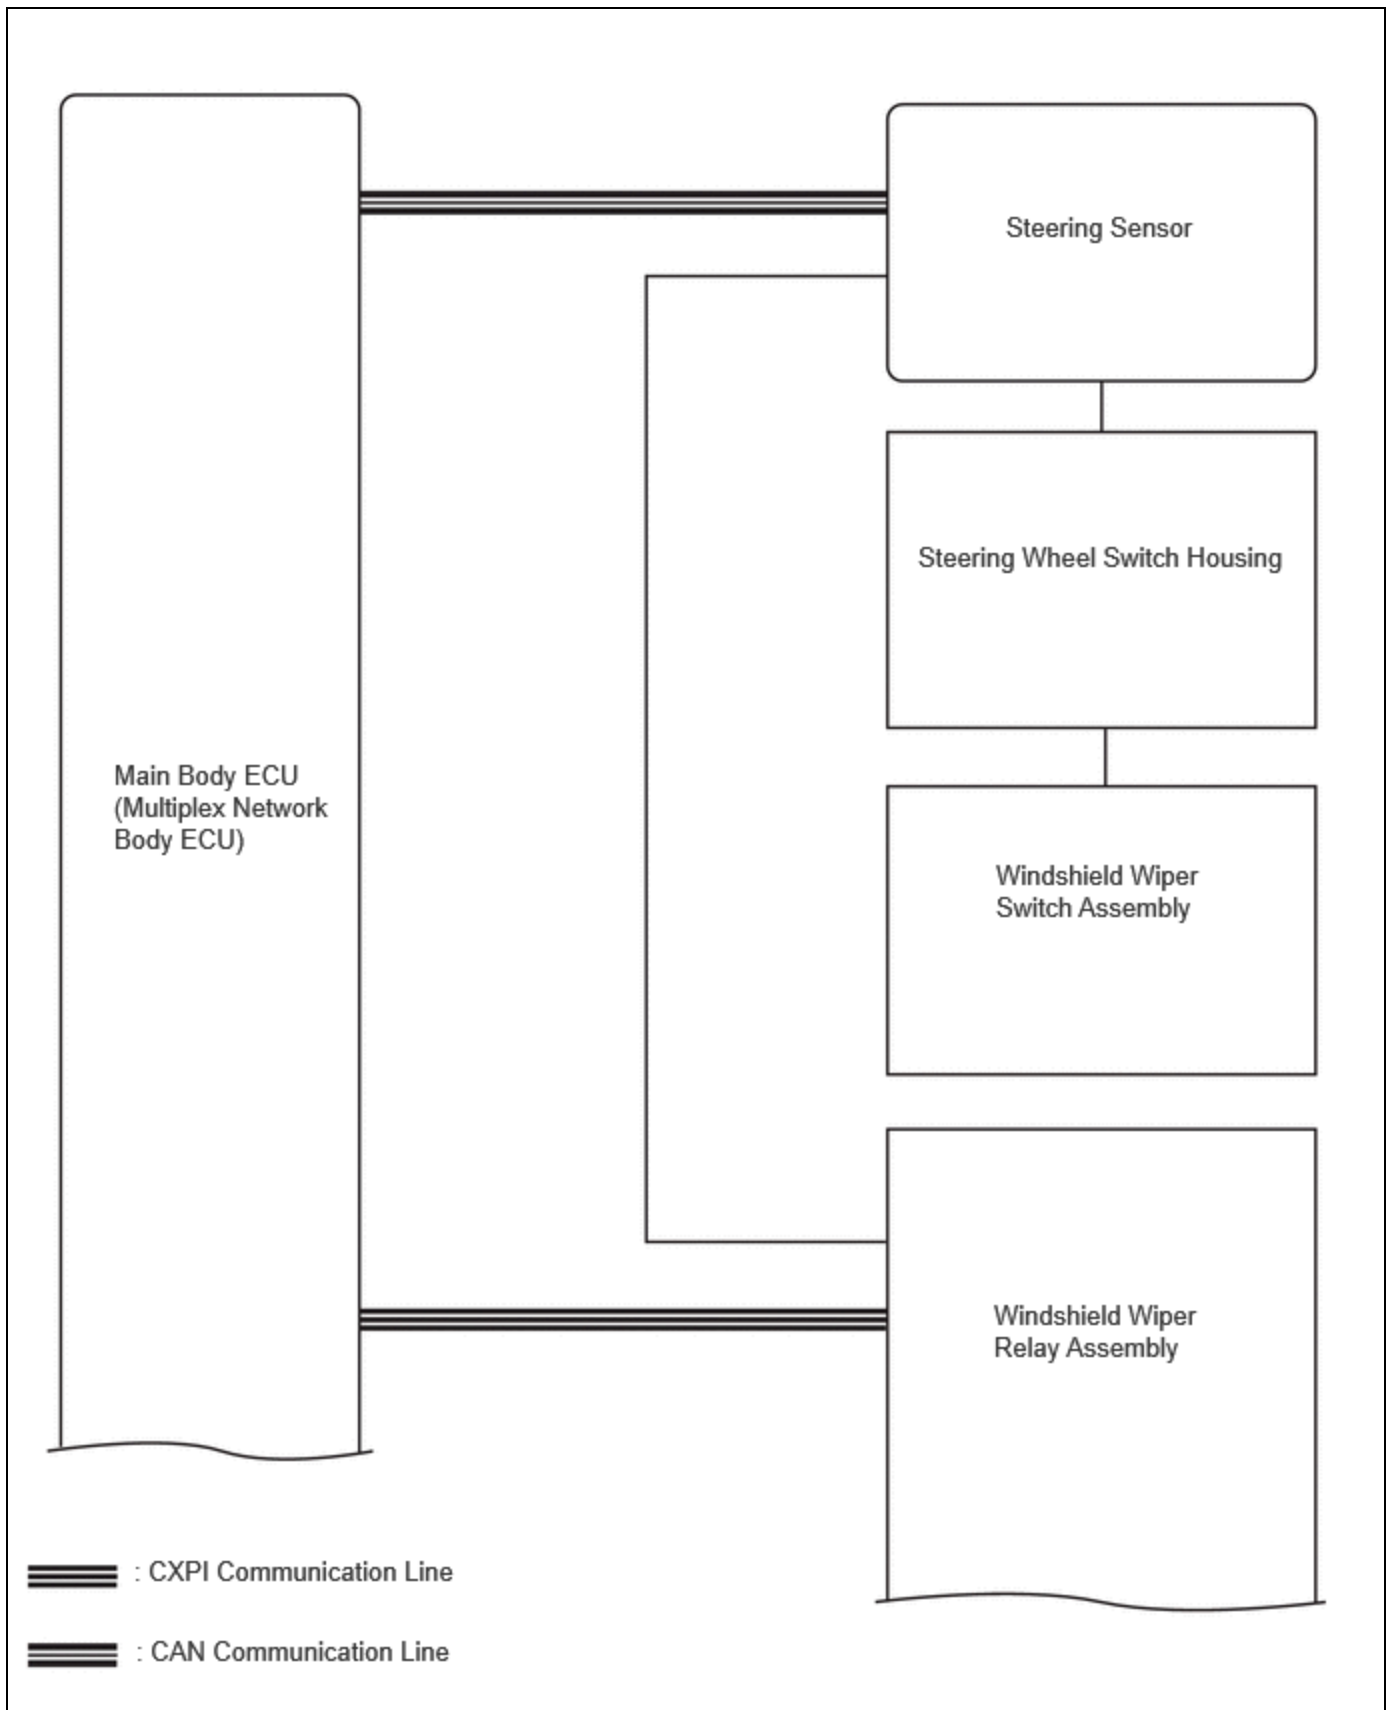

Last Modified: 12-04-2024	6.11:8.1.0	Doc ID: RM1000000029V4I
Model Year Start: 2023	Model: Prius Prime	Prod Date Range: [12/2022 -]
Title: WIPER / WASHER: WIPER AND WASHER SYSTEM: SYSTEM DIAGRAM; 2023 - 2024 MY Prius Prius Prime [12/2022 -]		

SYSTEM DIAGRAM

FRONT WIPER AND WASHER SYSTEM

WASHER FLUID LEVEL WARNING SYSTEM(w/ Level Warning Switch Assembly)