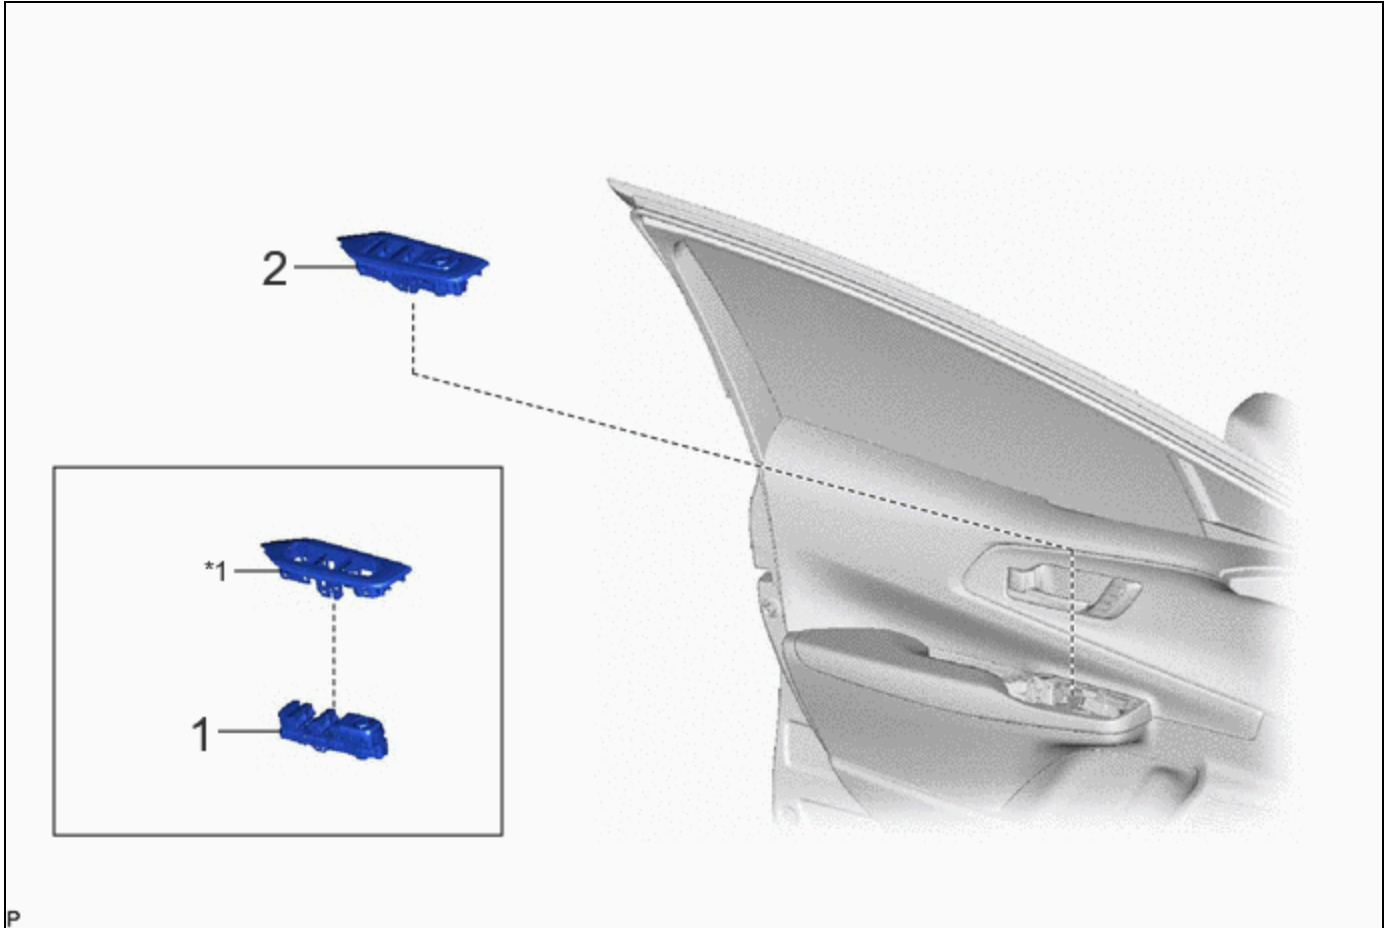

Last Modified: 12-04-2024	6.11:8.1.0	Doc ID: RM1000000029OCZ
Model Year Start: 2023	Model: Prius Prime	Prod Date Range: [12/2022 -]
Title: WINDOW / GLASS: POWER WINDOW MASTER SWITCH: INSTALLATION; 2023 - 2024 MY Prius Prius Prime [12/2022 -]		

INSTALLATION

CAUTION / NOTICE / HINT

COMPONENTS (INSTALLATION)

PROCEDURE		PART NAME CODE			
1	MULTIPLEX NETWORK MASTER SWITCH ASSEMBLY	84040	-	-	-
2	MULTIPLEX NETWORK MASTER SWITCH ASSEMBLY WITH FRONT DOOR UPPER ARMREST BASE PANEL	-	-	-	-