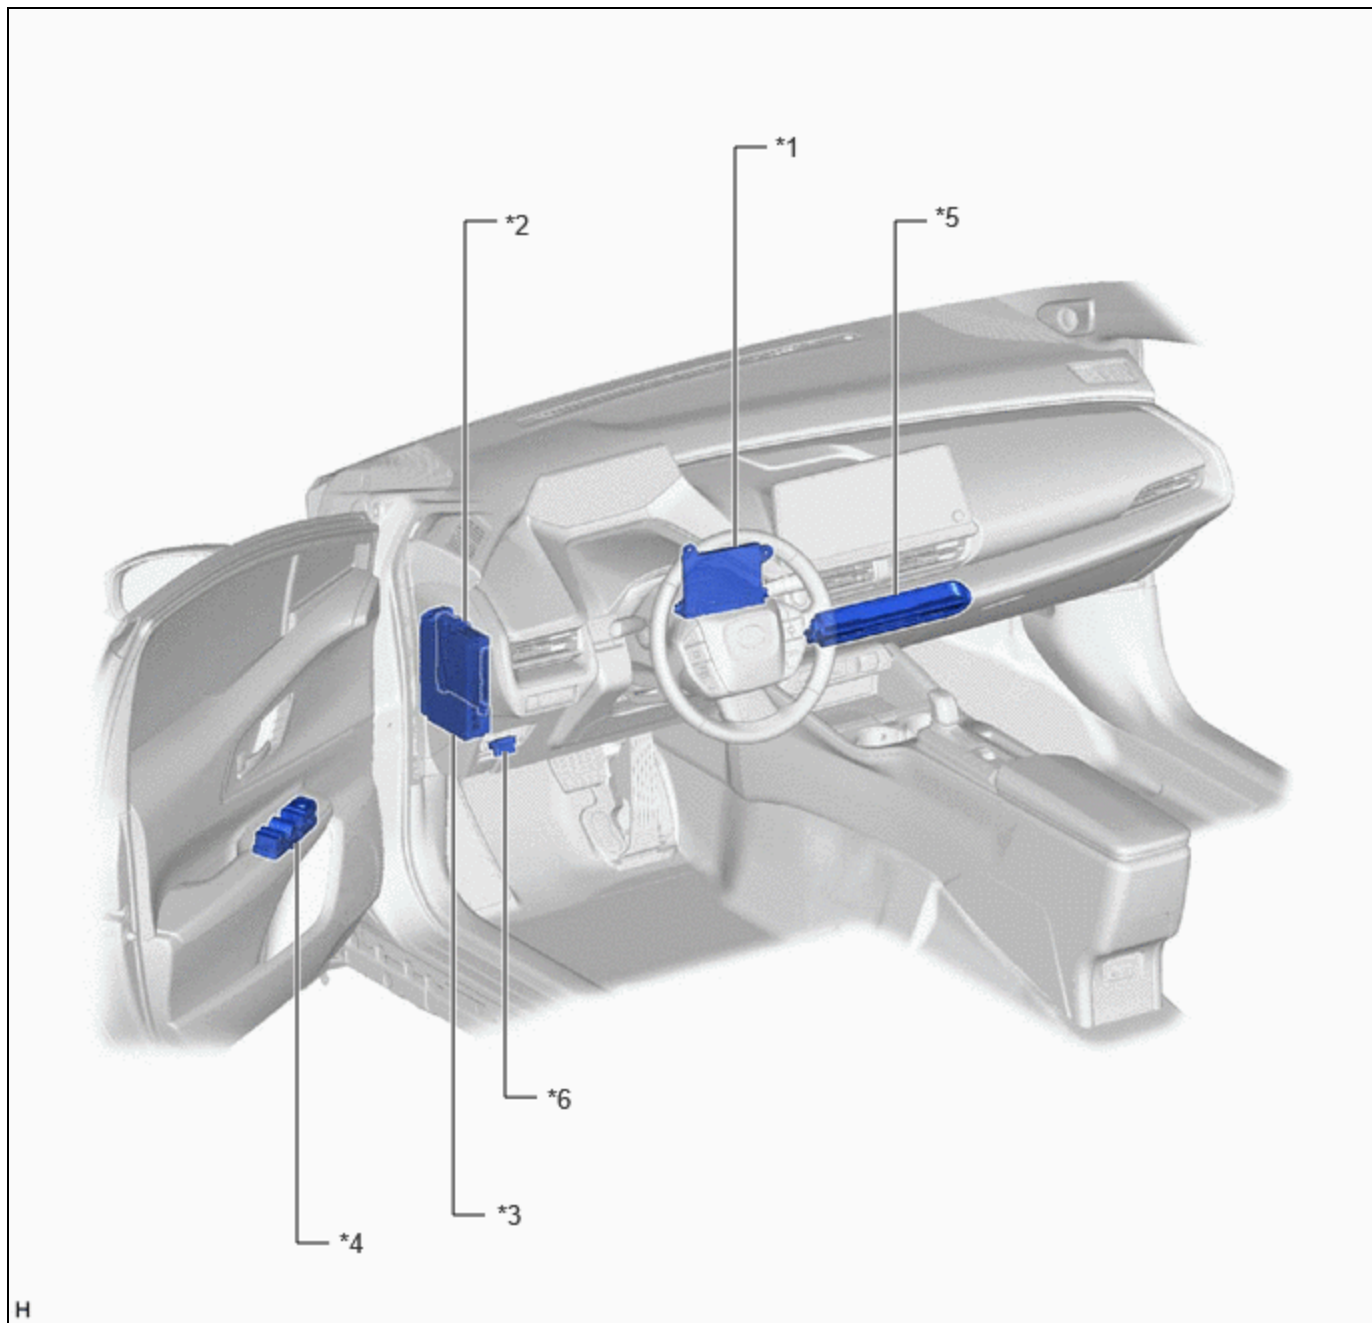

## PARTS LOCATION

### ILLUSTRATION

*1	OUTER REAR VIEW MIRROR ASSEMBLY RH	*2	OUTER MIRROR RH
*3	OUTER REAR VIEW MIRROR ASSEMBLY LH	*4	OUTER MIRROR LH
*5	OUTER MIRROR RETRACTOR RH	*6	OUTER MIRROR RETRACTOR LH

*7	NO. 1 ENGINE ROOM RELAY BLOCK AND NO. 1 JUNCTION BLOCK ASSEMBLY - INP STD NO. 1 FUSE	-	-
----	---	---	---

## ILLUSTRATION

*1	AIR CONDITIONING AMPLIFIER ASSEMBLY	*2	MAIN BODY ECU (MULTIPLEX NETWORK BODY ECU)
*3	POWER DISTRIBUTION BOX ASSEMBLY - MIR RLY+ RELAY - MIR RLY- RELAY - MIR HTR RELAY	*4	MULTIPLEX NETWORK MASTER SWITCH ASSEMBLY - MIRROR SELECT/ADJUST SWITCH - MIRROR FOLD/RETRACT SWITCH (w/ Auto Power Retract Mirror Function)