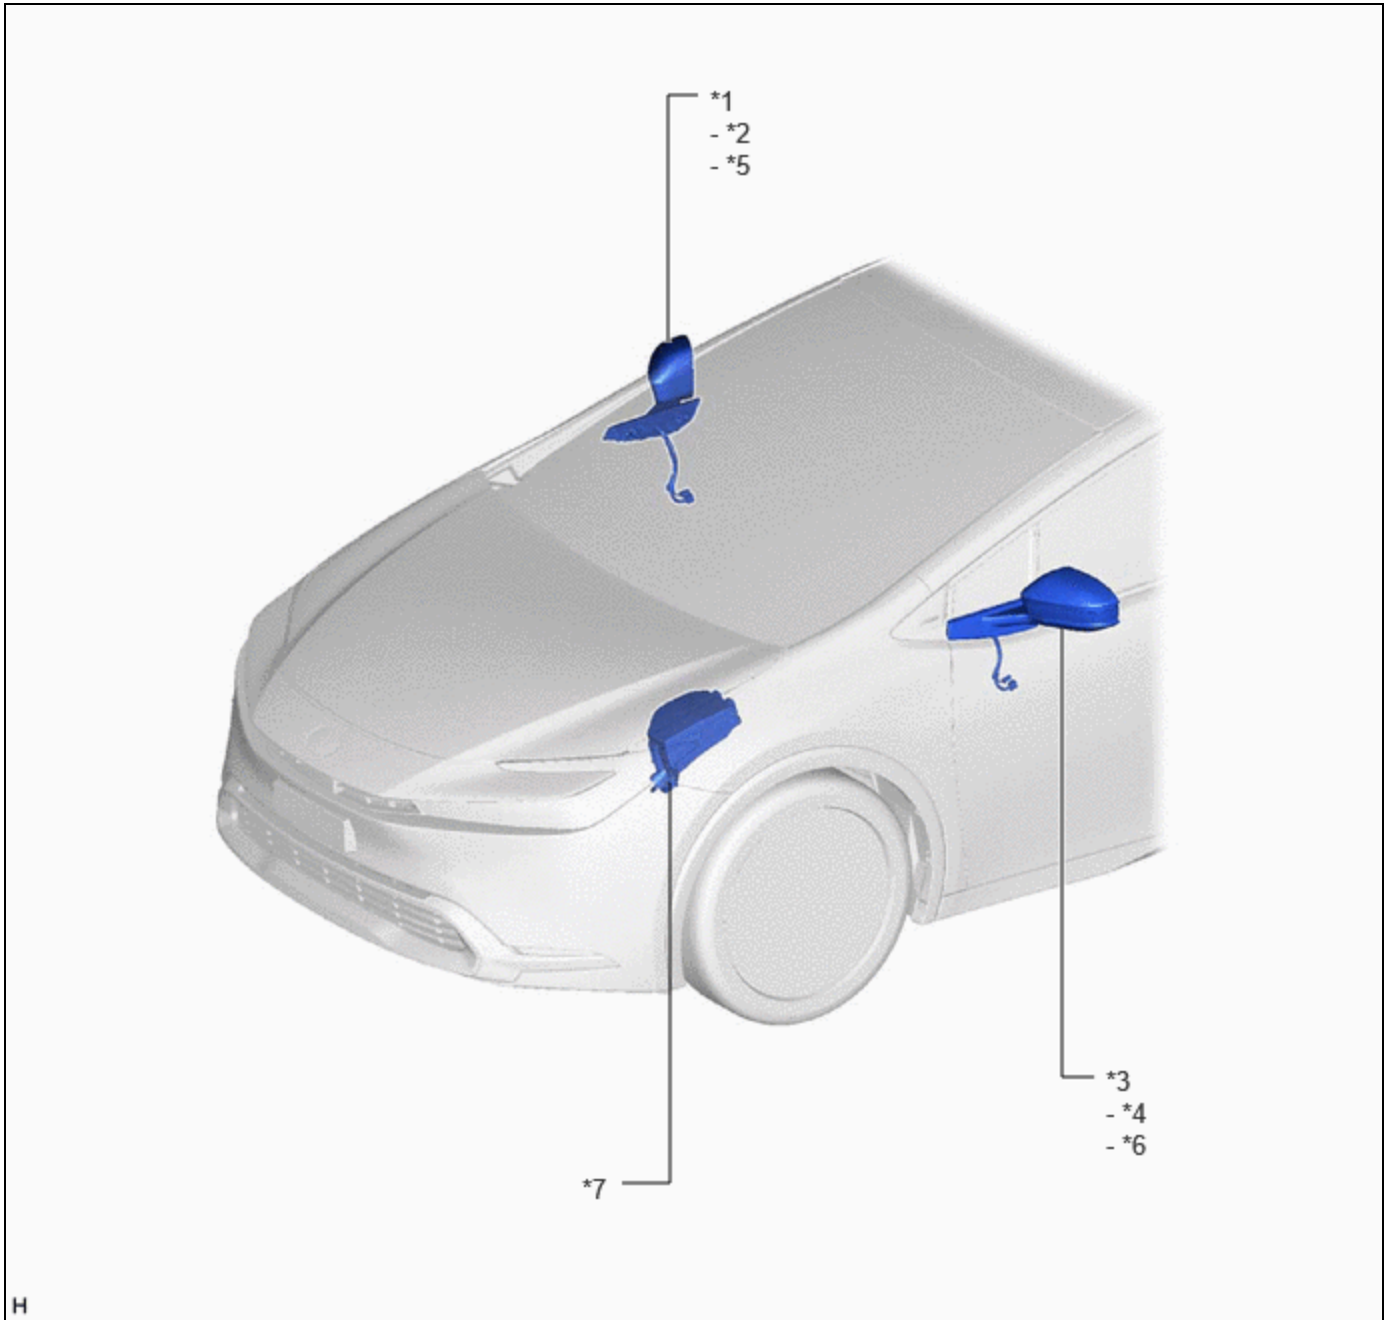

Last Modified: 12-04-2024	6.11:8.1.0	Doc ID: RM1000000029A0I
Model Year Start: 2023	Model: Prius Prime	Prod Date Range: [12/2022 -]
Title: MIRROR (EXT): POWER MIRROR CONTROL SYSTEM: PARTS LOCATION; 2023 - 2024 MY Prius Prius Prime [12/2022 -]		

PARTS LOCATION

ILLUSTRATION

*1	OUTER REAR VIEW MIRROR ASSEMBLY RH	*2	OUTER MIRROR RH
*3	OUTER REAR VIEW MIRROR ASSEMBLY LH	*4	OUTER MIRROR LH
*5	OUTER MIRROR RETRACTOR RH	*6	OUTER MIRROR RETRACTOR LH