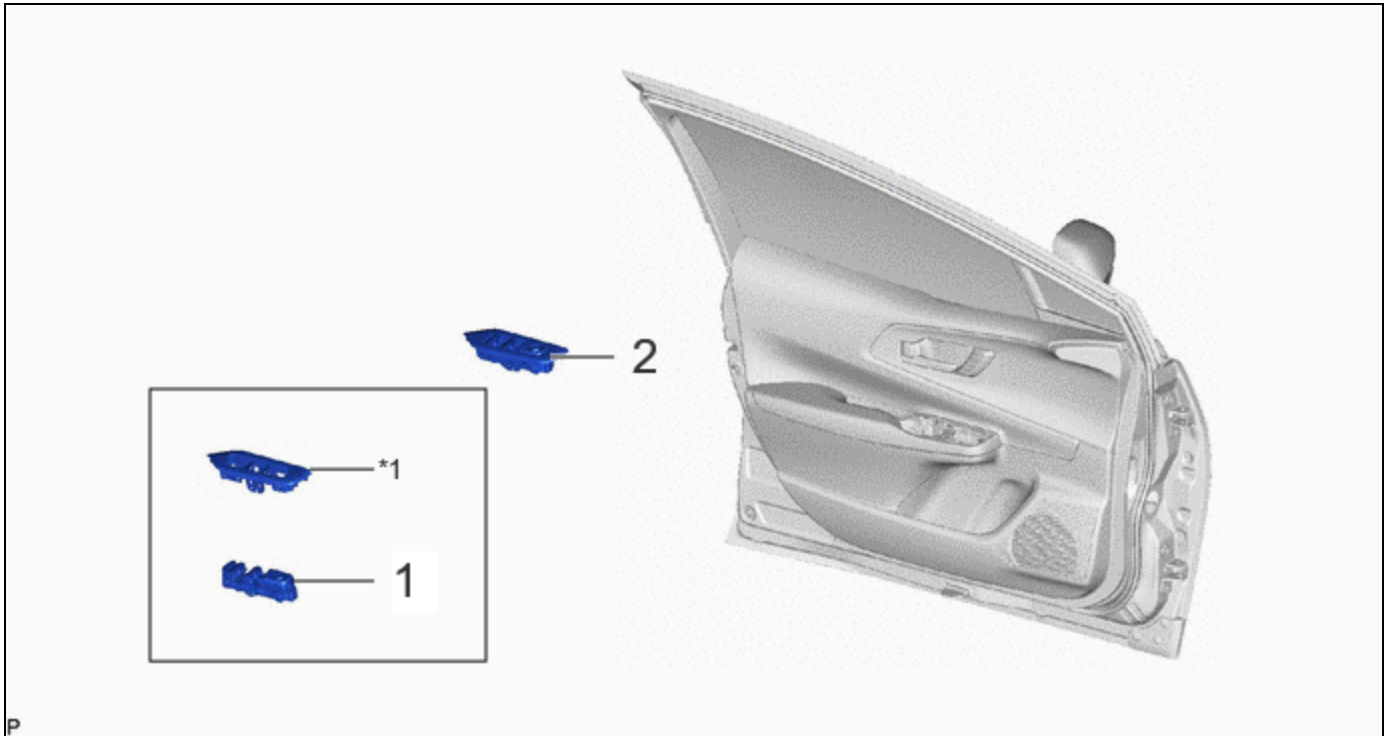

Last Modified: 12-04-2024	6.11:8.1.0	Doc ID: RM1000000028WJY
Model Year Start: 2023	Model: Prius Prime	Prod Date Range: [12/2022 -]
Title: MIRROR (EXT): OUTER MIRROR SWITCH: INSTALLATION; 2023 - 2024 MY Prius Prius Prime [12/2022 -]		

INSTALLATION

CAUTION / NOTICE / HINT

COMPONENTS (INSTALLATION)

PROCEDURE		PART NAME CODE			
1	OUTER MIRROR SWITCH ASSEMBLY (MULTIPLEX NETWORK MASTER SWITCH ASSEMBLY)	84040	-	-	-
2	MULTIPLEX NETWORK MASTER SWITCH ASSEMBLY WITH FRONT DOOR UPPER ARMREST BASE PANEL	-	-	-	-

*1	FRONT ARMREST UPPER BASE PANEL	-	-

PROCEDURE

1. INSTALL OUTER MIRROR SWITCH ASSEMBLY (MULTIPLEX NETWORK MASTER SWITCH ASSEMBLY)