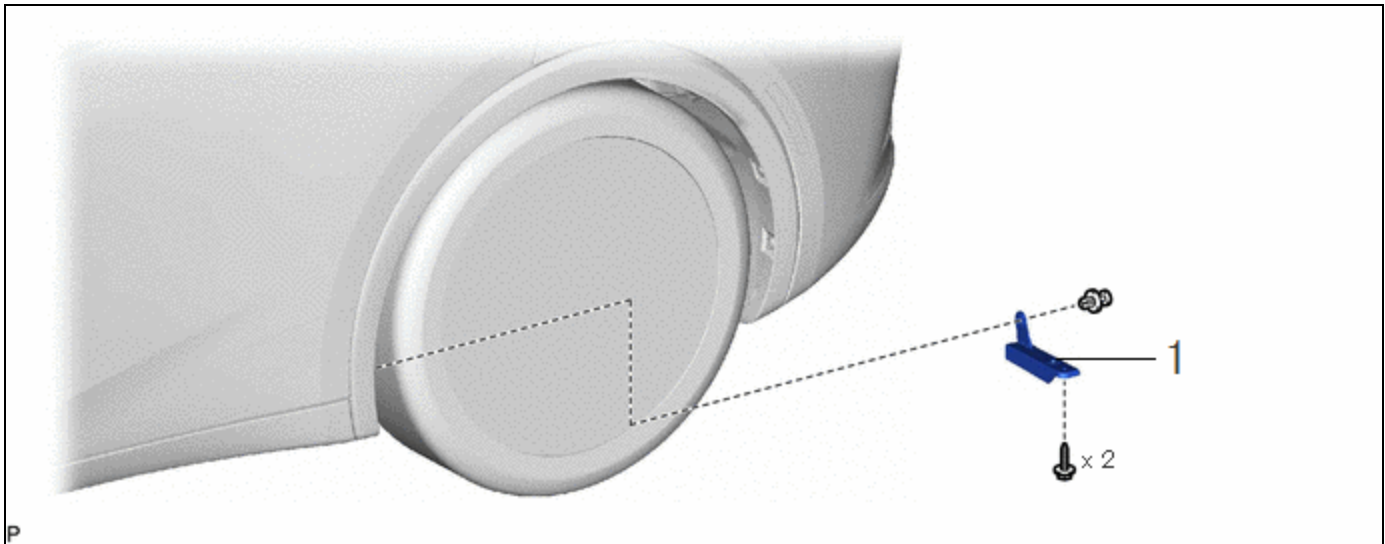

INSTALLATION

CAUTION / NOTICE / HINT

HINT:

- Use the same procedure for the RH side and LH side.
- The following procedure is for the LH side.

CAUTION / NOTICE / HINT

COMPONENTS (INSTALLATION)

	PROCEDURE	PART NAME CODE			
1	REAR WHEEL HOUSE FRONT PLATE	65632D	-	-	-