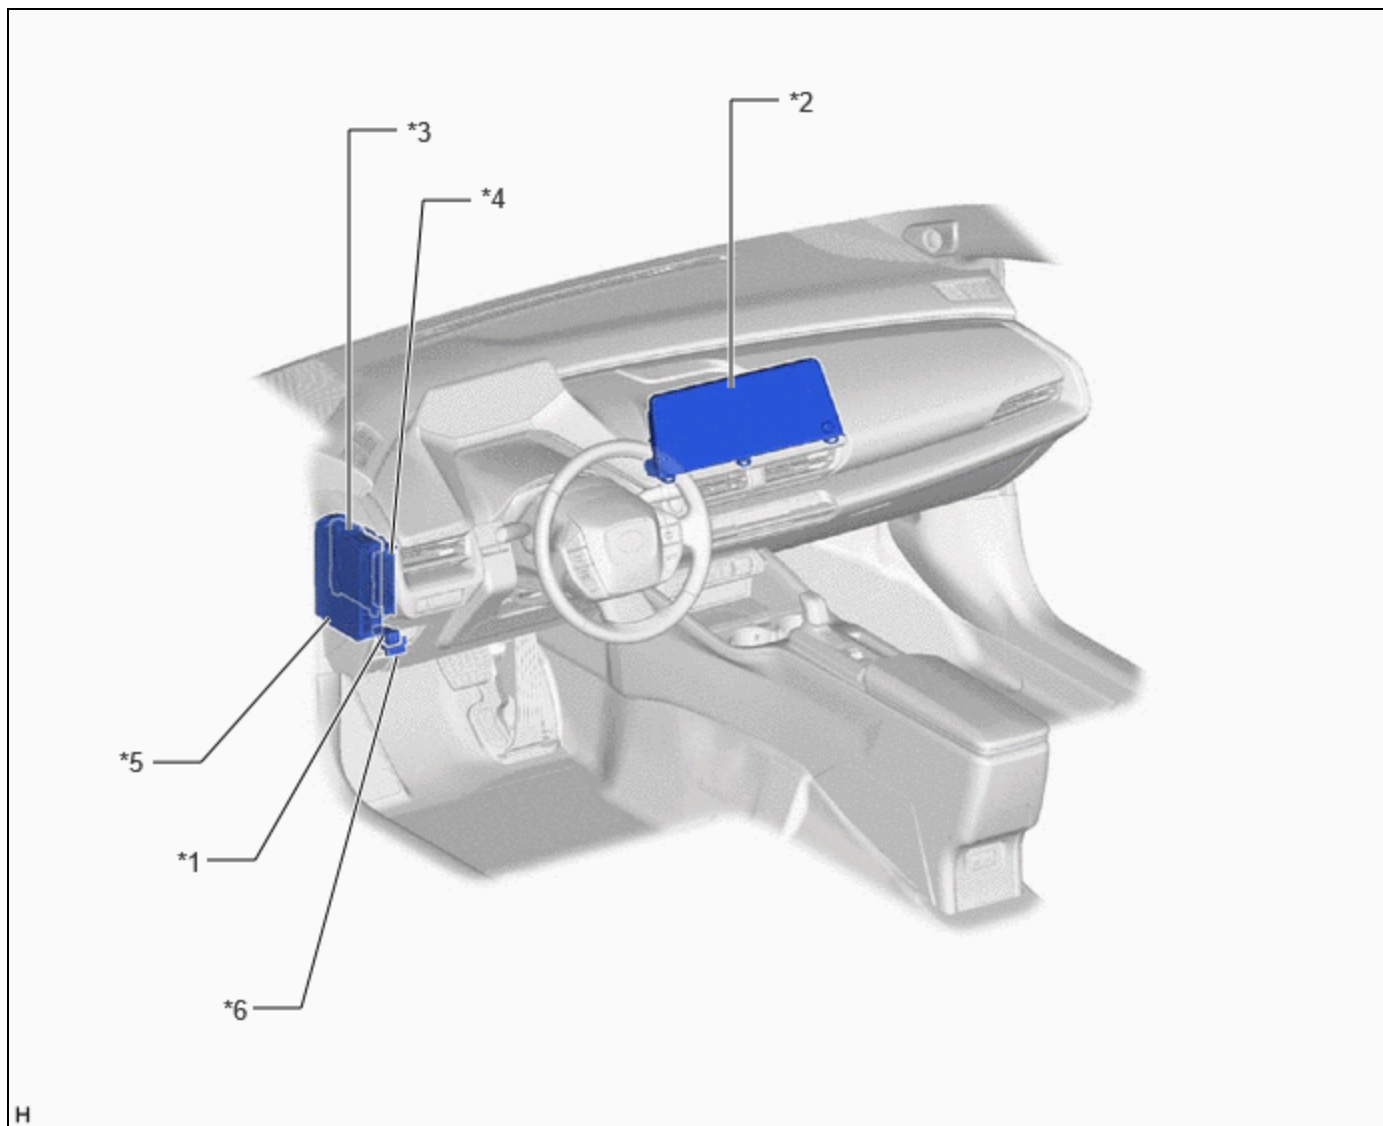

## [ILLUSTRATION](#)

H

*1	BACK DOOR OPENER SWITCH ASSEMBLY	*2	MULTIPLEX NETWORK DOOR ECU
*3	POWER BACK DOOR SENSOR ASSEMBLY RH	*4	POWER BACK DOOR SENSOR ASSEMBLY LH

*5	POWER BACK DOOR UNIT ASSEMBLY RH	*6	POWER BACK DOOR UNIT ASSEMBLY LH
*7	POWER BACK DOOR WARNING BUZZER	*8	BACK DOOR LOCK WITH COURTESY LIGHT SWITCH ASSEMBLY - BACK DOOR LOCK MOTOR - LATCH SWITCH - INITIAL SWITCH - PAWL SWITCH - BACK DOOR COURTESY SWITCH
*9	POWER BACK DOOR CONTROL SWITCH NO.1	*10	BACK DOOR CONTROL SWITCH

## ILLUSTRATION

*1	POWER BACK DOOR CONTROL SWITCH	*2	RADIO AND DISPLAY RECEIVER ASSEMBLY
*3	MAIN BODY ECU (MULTIPLEX NETWORK BODY ECU)	*4	CERTIFICATION ECU (SMART KEY ECU ASSEMBLY)
*5	POWER DISTRIBUTION BOX ASSEMBLY	*6	DLC3