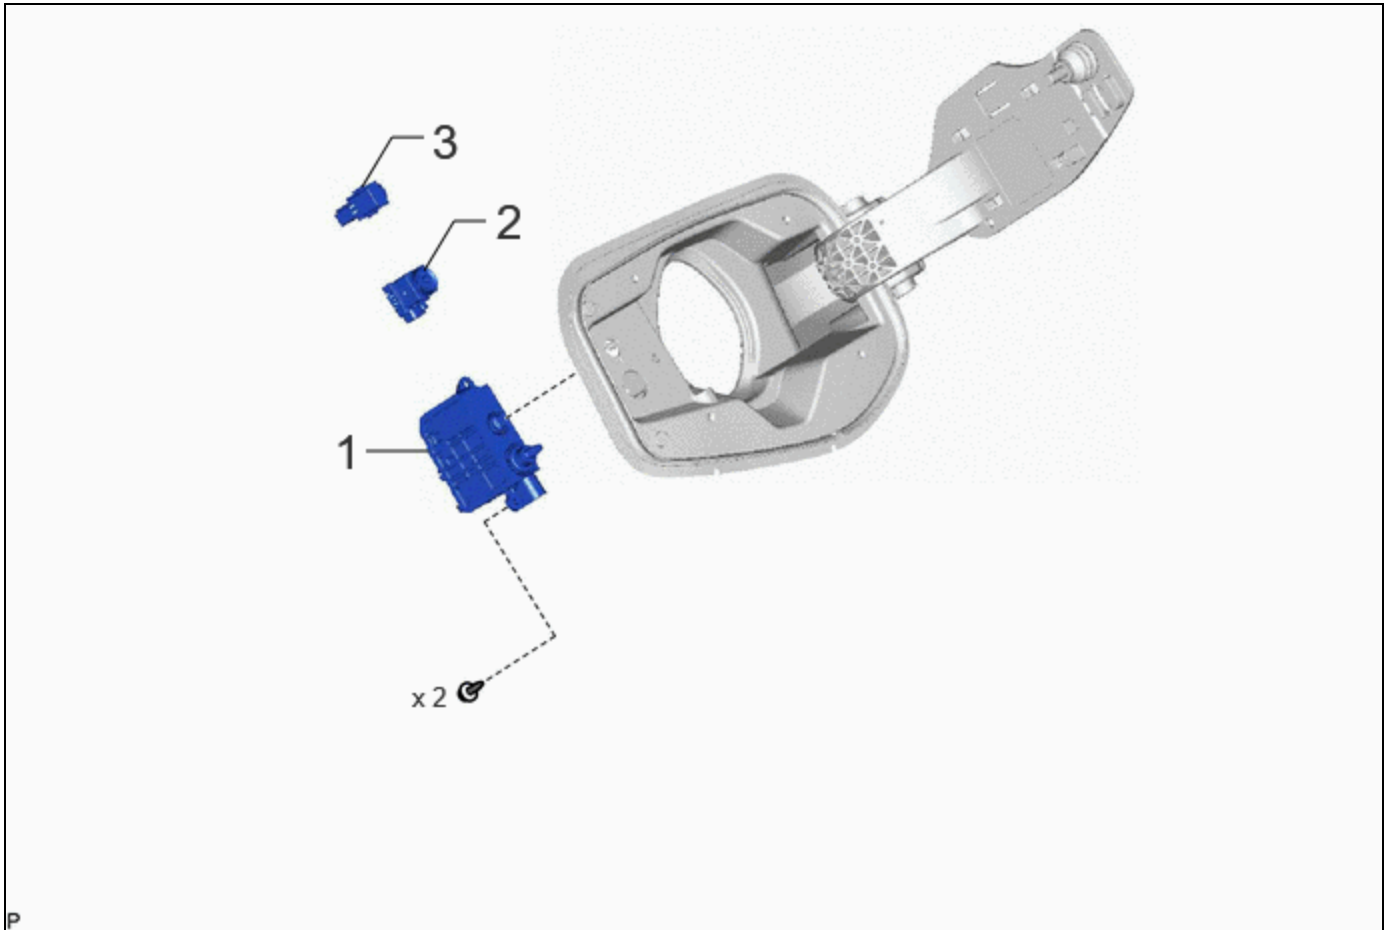

Last Modified: 12-04-2024	6.11:8.1.0	Doc ID: RM100000002B18E
Model Year Start: 2023	Model: Prius Prime	Prod Date Range: [03/2023 -]
Title: DOOR / HATCH: CHARGE LID OPENER UNIT: DISASSEMBLY; 2023 - 2024 MY Prius Prius Prime [03/2023 -]		

DISASSEMBLY

CAUTION / NOTICE / HINT

COMPONENTS (DISASSEMBLY)

	PROCEDURE	PART NAME CODE			
1	CHARGE LID LOCK WITH MOTOR ASSEMBLY	77030B	-	-	-
2	EV CHARGER LID INDICATOR	G90H1	-	-	-
3	SPOT LIGHT ASSEMBLY	81360N	-	-	-

PROCEDURE

1. REMOVE CHARGE LID LOCK WITH MOTOR ASSEMBLY

Click here [INFO](#)

2. REMOVE EV CHARGER LID INDICATOR

Click here [INFO](#)

3. REMOVE SPOT LIGHT ASSEMBLY

Click here [INFO](#)