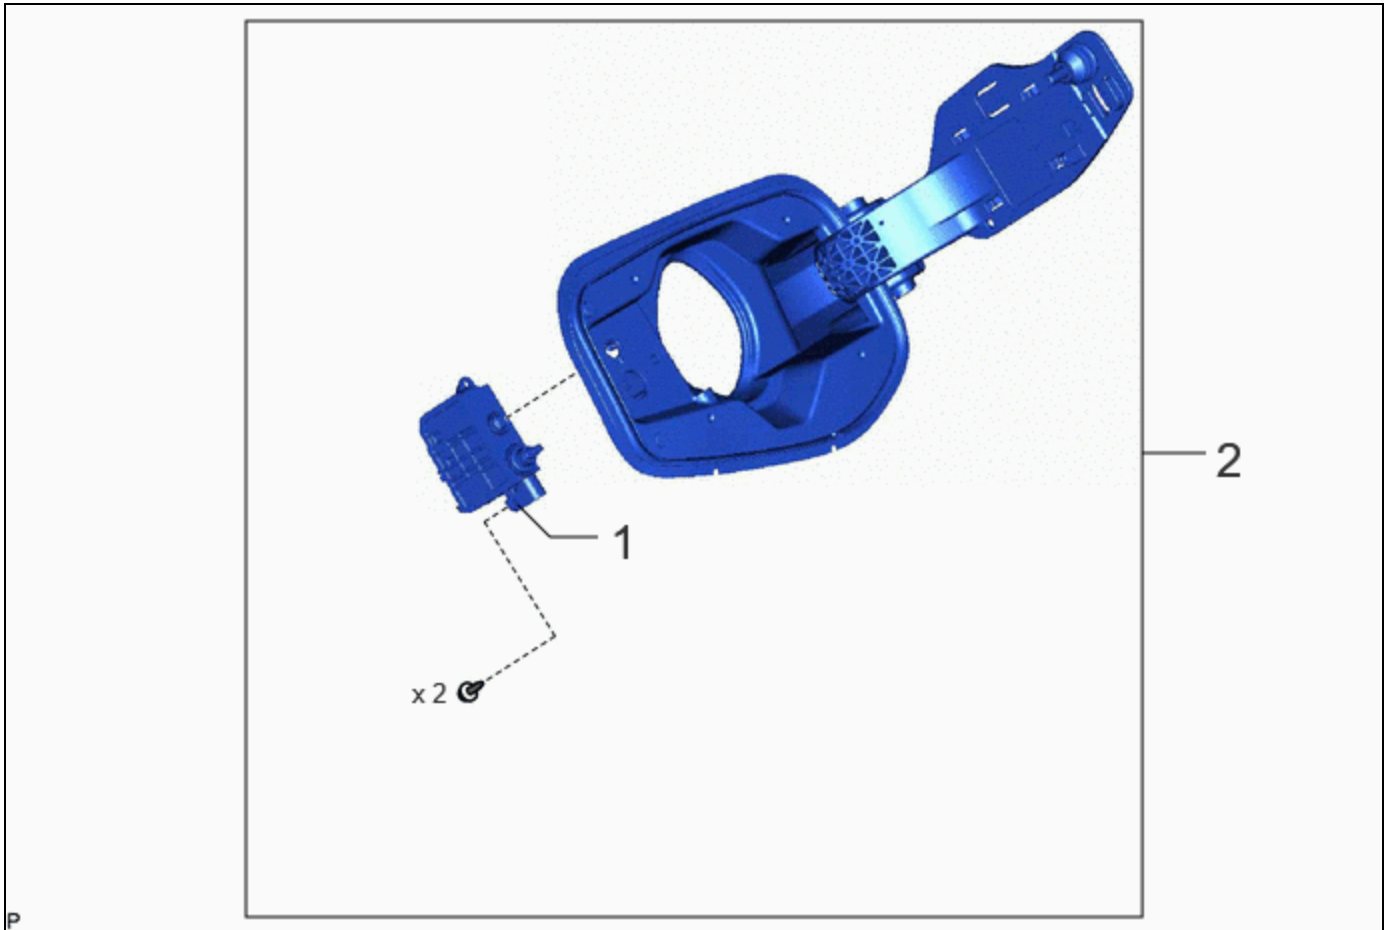

Last Modified: 12-04-2024	6.11:8.1.0	Doc ID: RM100000002B18K
Model Year Start: 2023	Model: Prius Prime	Prod Date Range: [03/2023 -]
Title: DOOR / HATCH: CHARGE LID OPENER MOTOR ASSEMBLY: INSTALLATION; 2023 - 2024 MY Prius Prius Prime [03/2023 -]		

INSTALLATION

CAUTION / NOTICE / HINT

COMPONENTS (INSTALLATION)

	PROCEDURE	PART NAME CODE			
1	CHARGE LID LOCK WITH MOTOR ASSEMBLY	77030B	-	-	-
2	BATTERY CHARGER CONNECTOR OPENING LID SUB-ASSEMBLY	58409E	-	-	-

PROCEDURE

1. INSTALL CHARGE LID LOCK WITH MOTOR ASSEMBLY

2. INSTALL BATTERY CHARGER CONNECTOR OPENING LID SUB-ASSEMBLY

Click here [INFO](#)