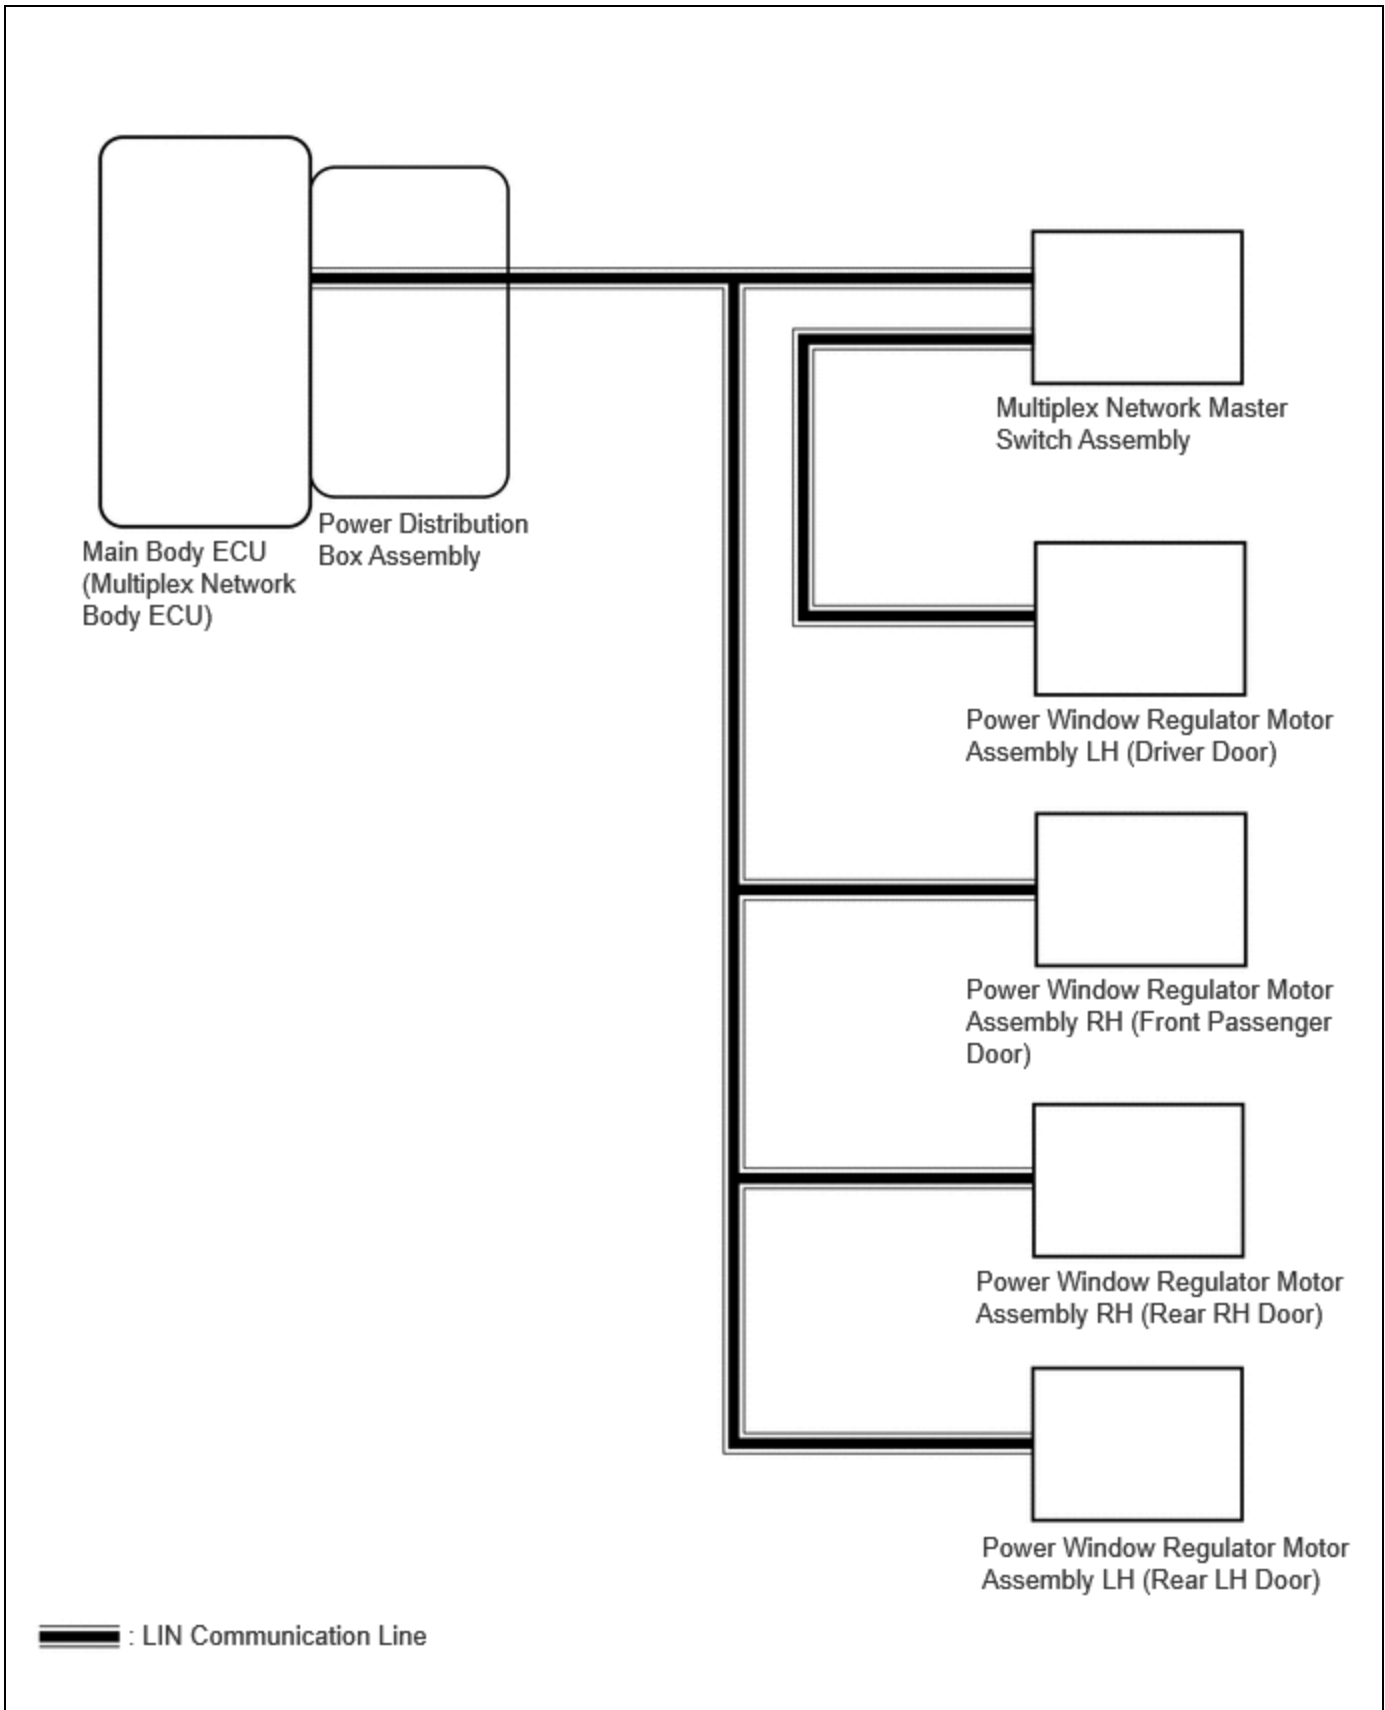

Last Modified: 12-04-2024	6.11:8.1.0	Doc ID: RM1000000029X7C
Model Year Start: 2023	Model: Prius Prime	Prod Date Range: [12/2022 -]
Title: NETWORKING: LIN COMMUNICATION SYSTEM: SYSTEM DIAGRAM; 2023 - 2024 MY Prius Prius Prime [12/2022 -]		

SYSTEM DIAGRAM

DOOR BUS LINES

CERTIFICATION BUS LINES

SENSOR BUS LINES (w/ Auto Wiper System)