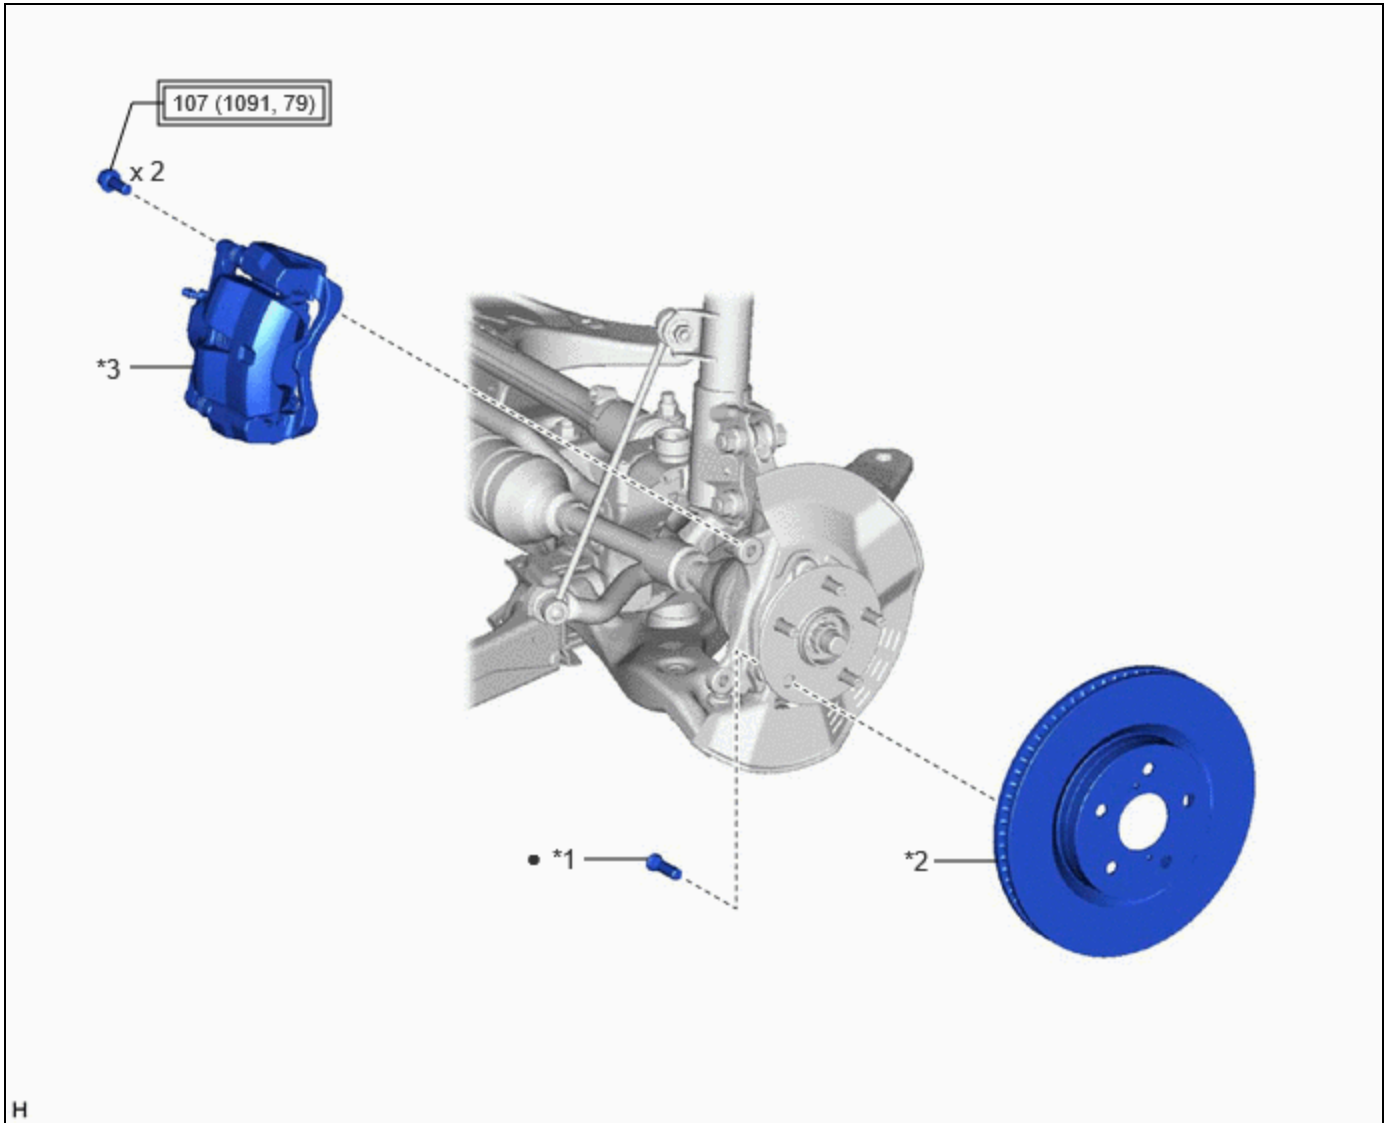

Last Modified: 12-04-2024	6.11:8.1.0	Doc ID: RM1000000029PNA
Model Year Start: 2023	Model: Prius Prime	Prod Date Range: [12/2022 -]
Title: AXLE AND DIFFERENTIAL: FRONT AXLE HUB BOLT: COMPONENTS; 2023 - 2024 MY Prius Prius Prime [12/2022 -]		

COMPONENTS

ILLUSTRATION

*1	FRONT AXLE HUB BOLT	*2	FRONT DISC
*3	FRONT DISC BRAKE CALIPER ASSEMBLY	-	-
	Tightening torque for "Major areas involving basic vehicle performance such as moving/turning/stopping": N*m (kgf*cm, ft.*lbf)	•	Non-reusable part