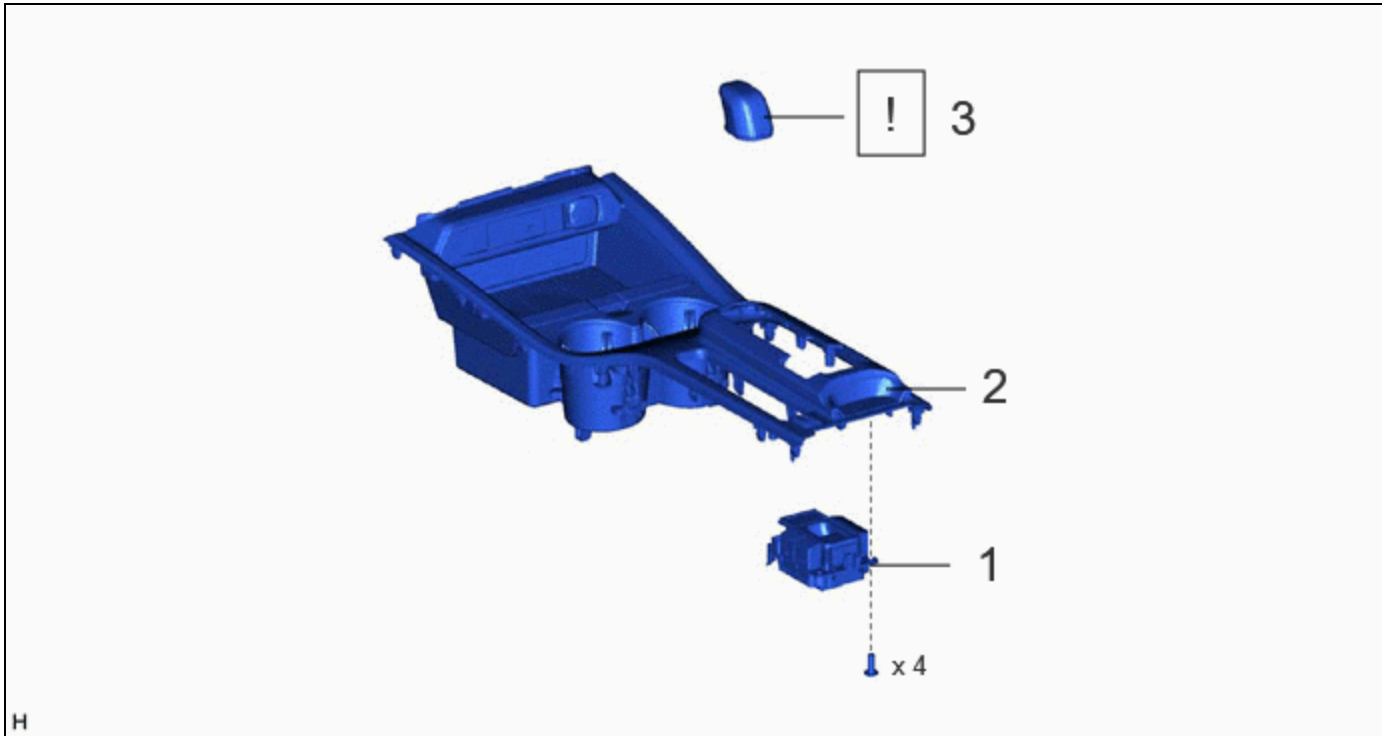

INSTALLATION

CAUTION / NOTICE / HINT

COMPONENTS (INSTALLATION)

	PROCEDURE	PART NAME CODE			
1	ELECTRIC PARKING BRAKE SWITCH ASSEMBLY	84390B	-	-	-
2	UPPER CONSOLE PANEL SUB-ASSEMBLY	58804A	-	-	-
3	SHIFT LEVER KNOB SUB-ASSEMBLY	33504F	-	-	-