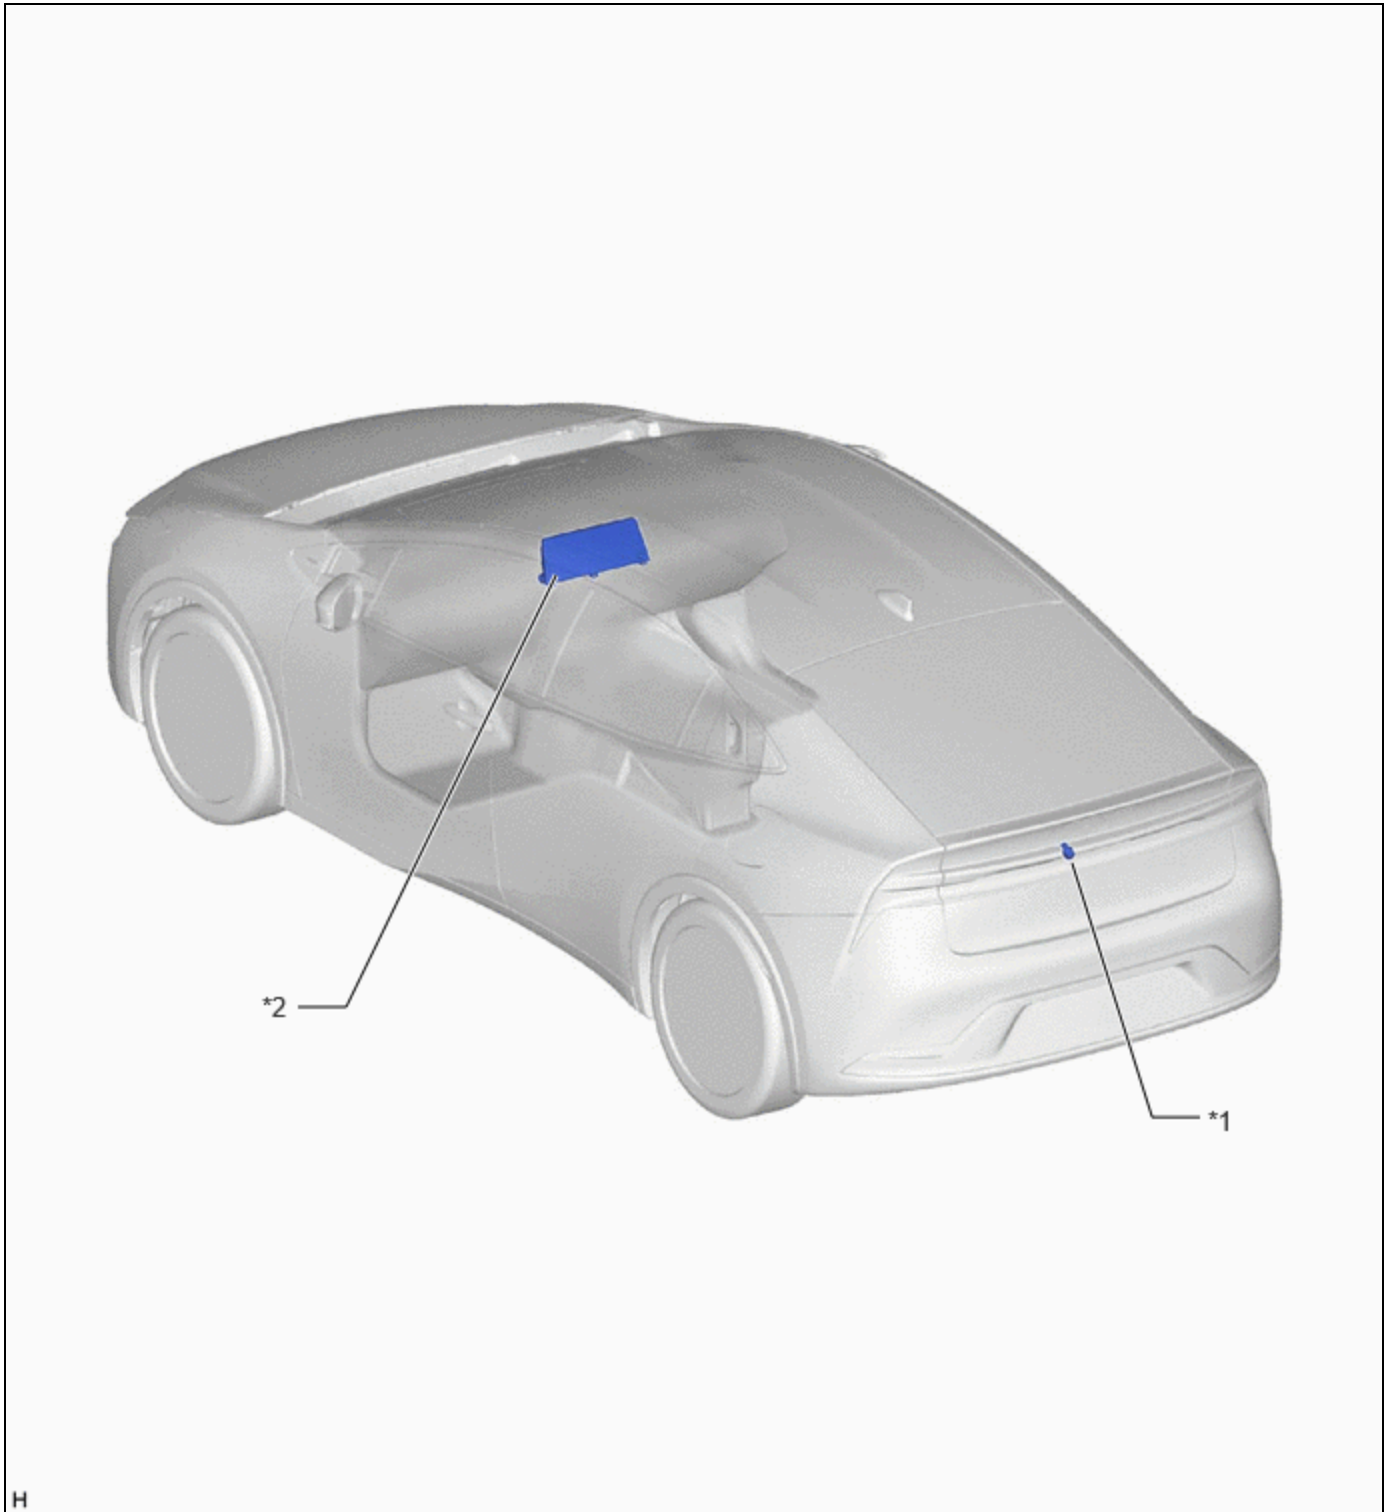

Last Modified: 12-04-2024	6.11:8.1.0	Doc ID: RM100000028FBW
Model Year Start: 2023	Model: Prius Prime	Prod Date Range: [12/2022 -]
Title: PARK ASSIST / MONITORING: REAR VIEW MONITOR SYSTEM: PARTS LOCATION; 2023 - 2024 MY Prius Prius Prime [12/2022 -]		

PARTS LOCATION

ILLUSTRATION

*1	REAR TELEVISION CAMERA ASSEMBLY	*2	RADIO AND DISPLAY RECEIVER ASSEMBLY
----	---------------------------------	----	-------------------------------------