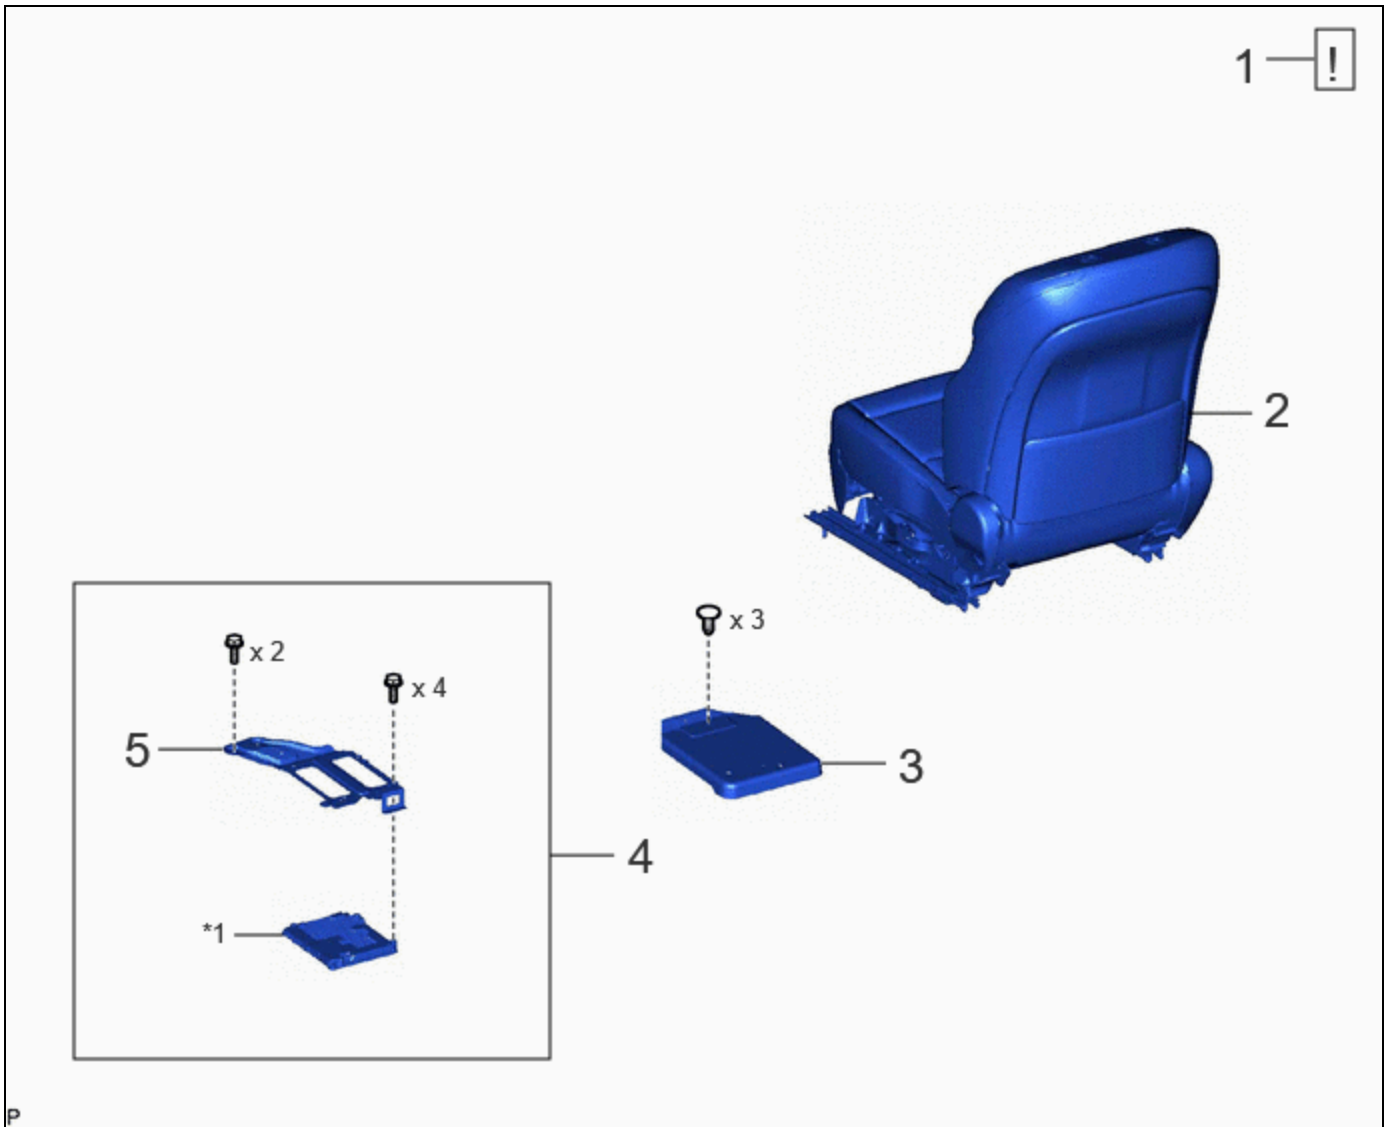

PROCEDURE	PART NAME CODE			
1	PRECAUTION	-		-	-
2	FRONT SEAT ASSEMBLY RH	-	-	-	-
3	PARKING ASSIST ECU COVER	86796	-	-	-
4	PARKING ASSIST ECU WITH BRACKET	-	-	-	-
5	NO. 1 PARKING ASSIST ECU BRACKET	86791C	-	-	-

*1	PARKING ASSIST ECU	-	-

PROCEDURE

1. PRECAUTION