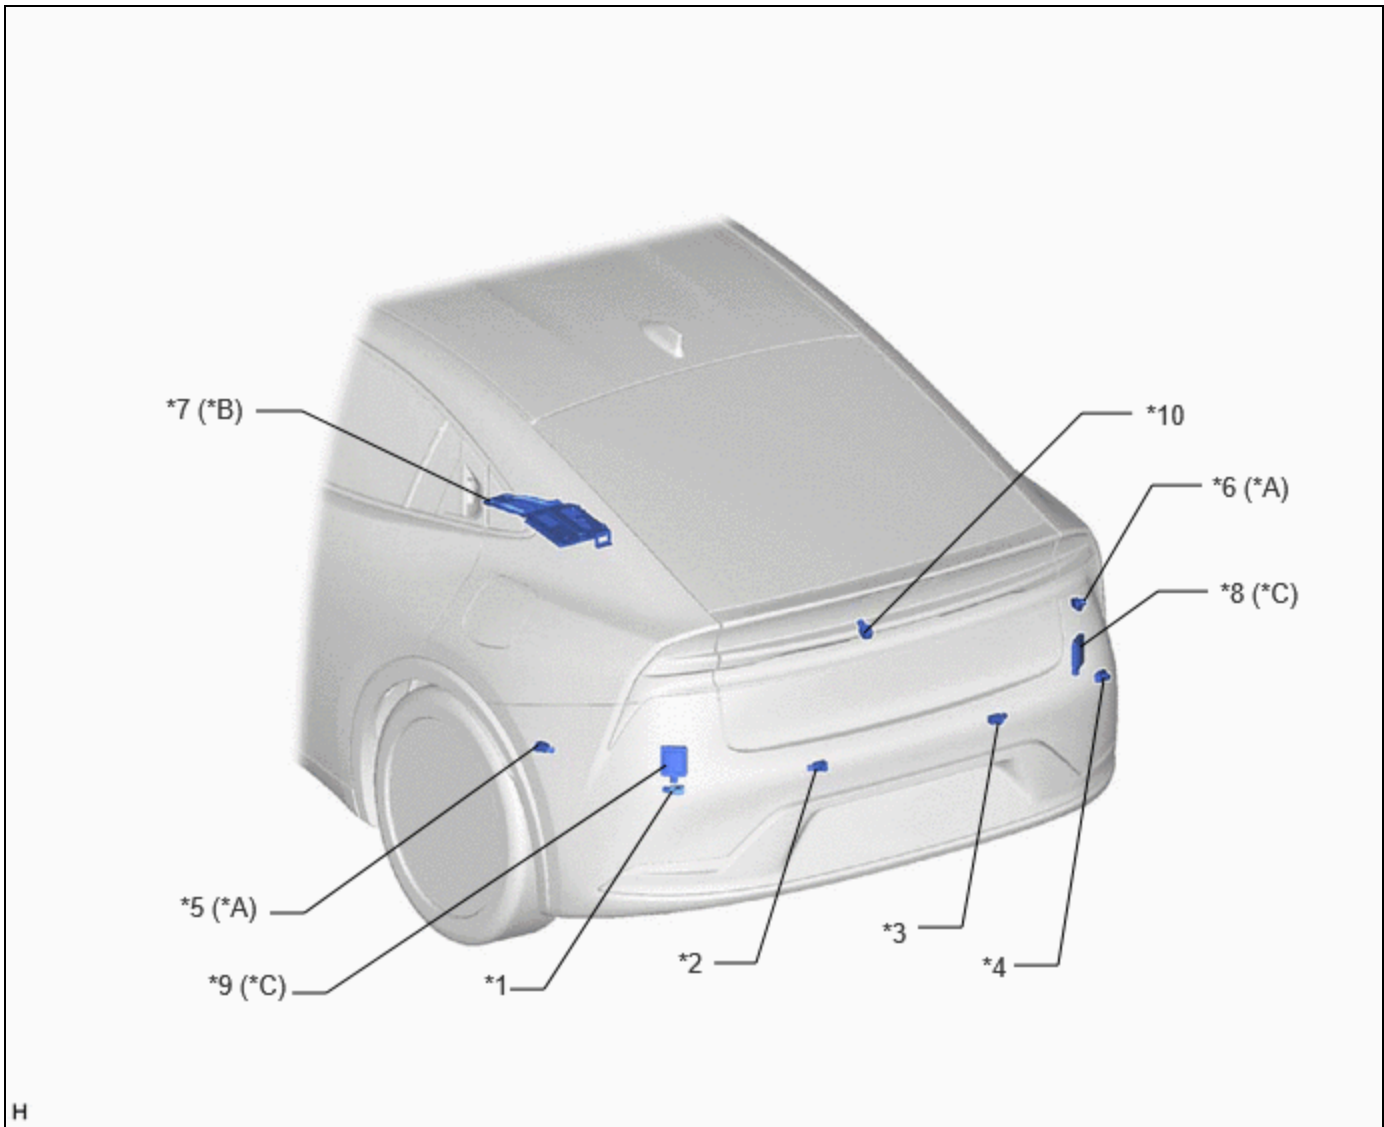

H

*A	w/ Advanced Park	*B	w/ Panoramic View Monitor System
*C	w/ Rear Cross Traffic Alert System	-	-
*1	REAR CORNER ULTRASONIC SENSOR LH	*2	REAR CENTER ULTRASONIC SENSOR LH
*3	REAR CENTER ULTRASONIC SENSOR RH	*4	REAR CORNER ULTRASONIC SENSOR RH
*5	REAR SIDE ULTRASONIC SENSOR LH	*6	REAR SIDE ULTRASONIC SENSOR RH
*7	PARKING ASSIST ECU	*8	BLIND SPOT MONITOR SENSOR RH (A)
*9	BLIND SPOT MONITOR SENSOR LH (B)	*10	REAR TELEVISION CAMERA ASSEMBLY