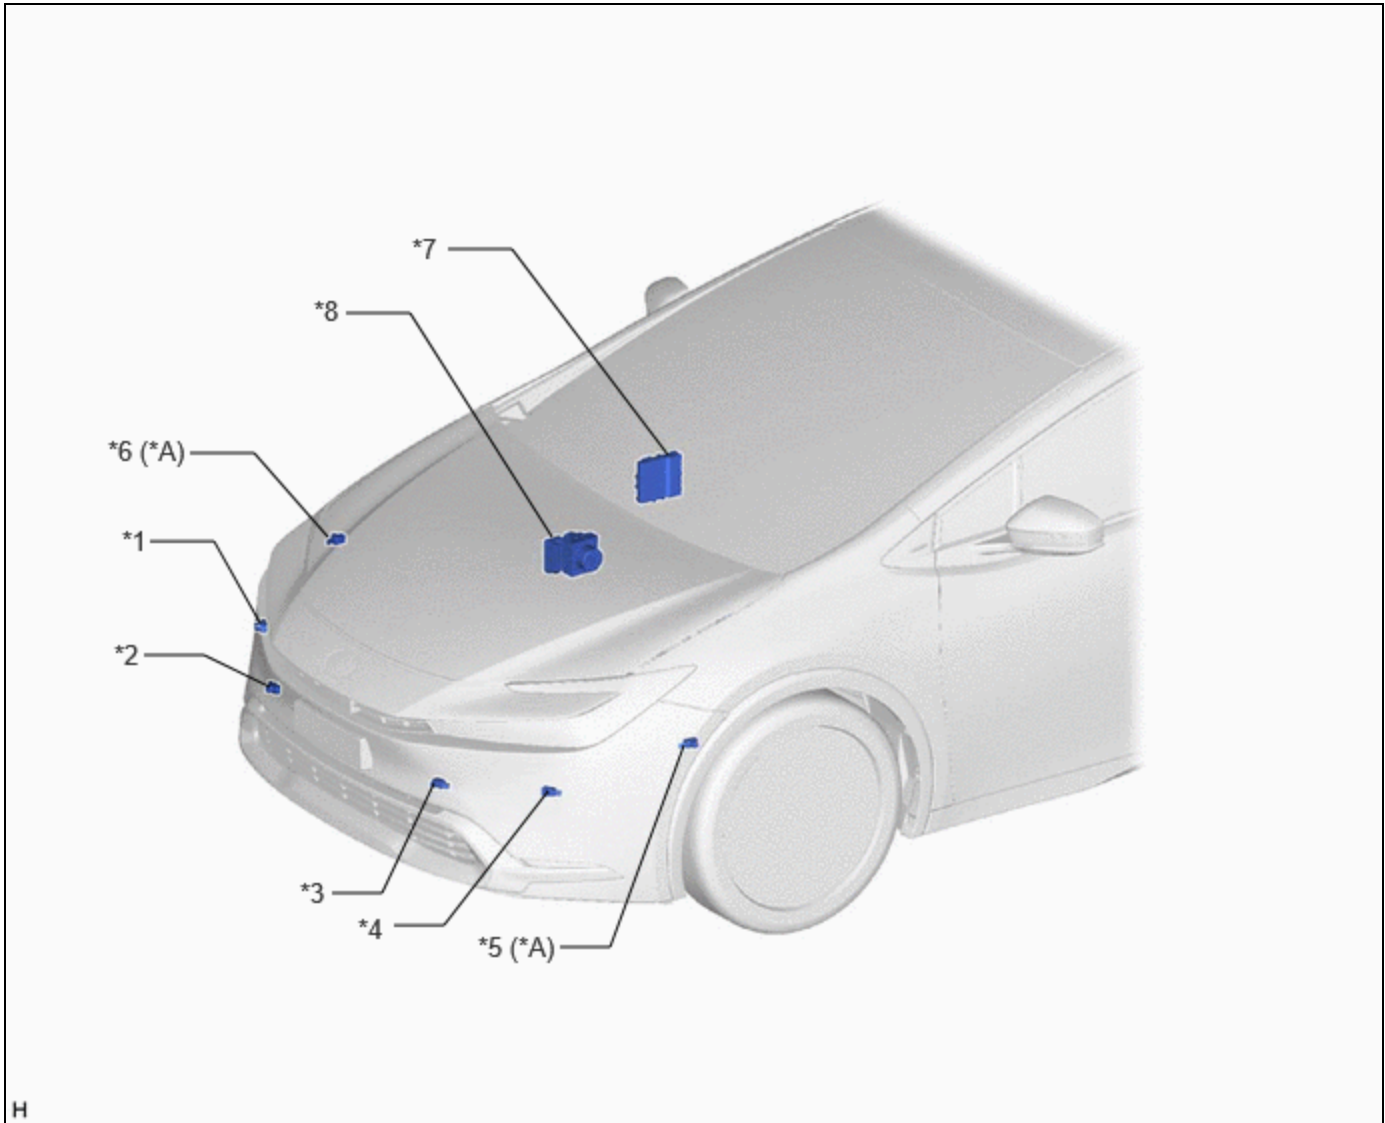

Last Modified: 12-04-2024	6.11:8.1.0	Doc ID: RM100000028V8A
Model Year Start: 2023	Model: Prius Prime	Prod Date Range: [12/2022 -]
Title: PARK ASSIST / MONITORING: INTUITIVE PARKING ASSIST SYSTEM: PARTS LOCATION; 2023 - 2024 MY Prius Prius Prime [12/2022 -]		

PARTS LOCATION

ILLUSTRATION

*A	w/ Advanced Park	-	-
*1	FRONT CORNER ULTRASONIC SENSOR RH	*2	FRONT CENTER ULTRASONIC SENSOR RH
*3	FRONT CENTER ULTRASONIC SENSOR LH	*4	FRONT CORNER ULTRASONIC SENSOR LH
*5	FRONT SIDE ULTRASONIC SENSOR LH	*6	FRONT SIDE ULTRASONIC SENSOR RH
*7	HYBRID VEHICLE CONTROL ECU	*8	BRAKE ACTUATOR ASSEMBLY - NO. 2 SKID CONTROL ECU

ILLUSTRATION

H

*1	RADIO AND DISPLAY RECEIVER ASSEMBLY	*2	COMBINATION METER ASSEMBLY - MULTI-INFORMATION DISPLAY - CLEARANCE SONAR OFF INDICATOR
*3	DLC3	*4	STEERING SENSOR
*5	MAIN BODY ECU (MULTIPLEX NETWORK BODY ECU)	*6	POWER DISTRIBUTION BOX ASSEMBLY - ECU-IGR NO. 1 FUSE
*7	CLEARANCE WARNING ECU ASSEMBLY	-	-