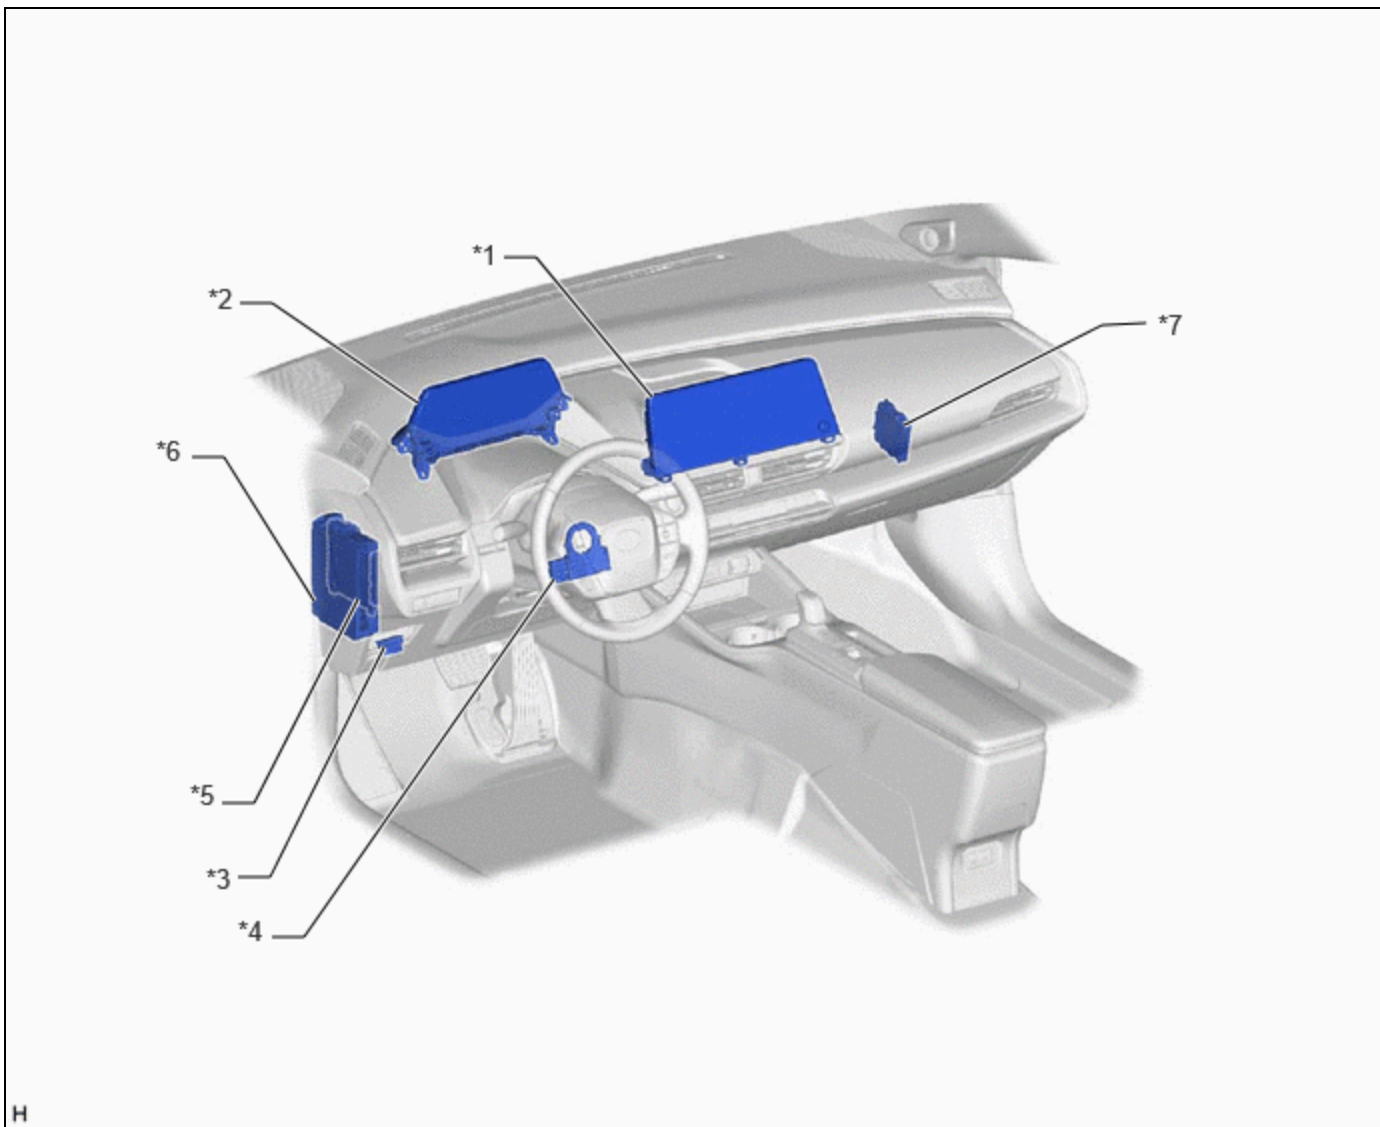

Last Modified: 12-04-2024	6.11:8.1.0	Doc ID: RM100000028V8A
Model Year Start: 2023	Model: Prius Prime	Prod Date Range: [12/2022 -]
Title: PARK ASSIST / MONITORING: INTUITIVE PARKING ASSIST SYSTEM: PARTS LOCATION; 2023 - 2024 MY Prius Prius Prime [12/2022 -]		

PARTS LOCATION

ILLUSTRATION

*A	w/ Advanced Park	-	-
*1	FRONT CORNER ULTRASONIC SENSOR RH	*2	FRONT CENTER ULTRASONIC SENSOR RH
*3	FRONT CENTER ULTRASONIC SENSOR LH	*4	FRONT CORNER ULTRASONIC SENSOR LH
*5	FRONT SIDE ULTRASONIC SENSOR LH	*6	FRONT SIDE ULTRASONIC SENSOR RH
*7	HYBRID VEHICLE CONTROL ECU	*8	BRAKE ACTUATOR ASSEMBLY - NO. 2 SKID CONTROL ECU

ILLUSTRATION

H

*1	RADIO AND DISPLAY RECEIVER ASSEMBLY	*2	COMBINATION METER ASSEMBLY - MULTI-INFORMATION DISPLAY - CLEARANCE SONAR OFF INDICATOR
*3	DLC3	*4	STEERING SENSOR
*5	MAIN BODY ECU (MULTIPLEX NETWORK BODY ECU)	*6	POWER DISTRIBUTION BOX ASSEMBLY - ECU-IGR NO. 1 FUSE
*7	CLEARANCE WARNING ECU ASSEMBLY	-	-