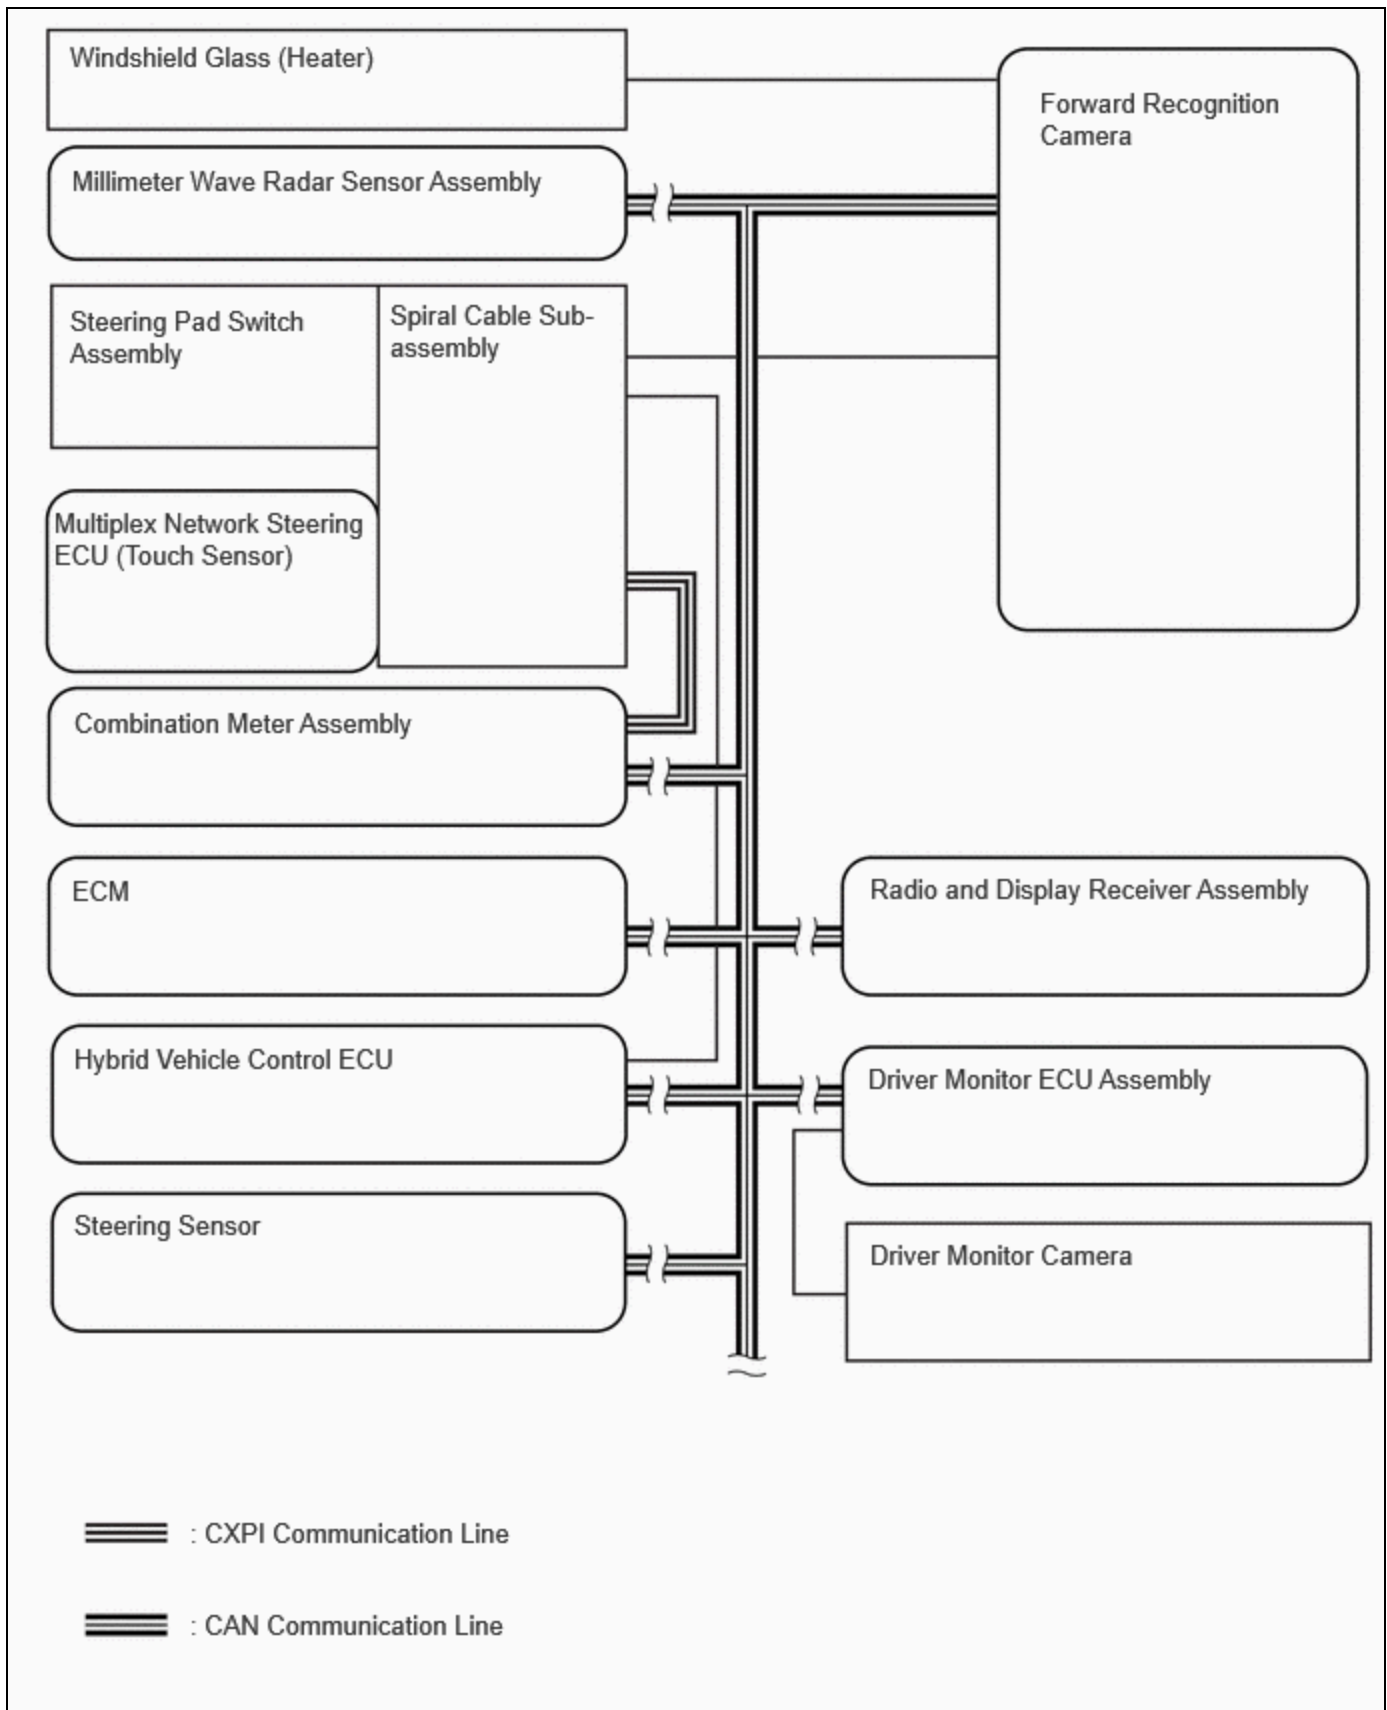

Last Modified: 12-04-2024	6.11:8.1.0	Doc ID: RM10000002B3G6
Model Year Start: 2023	Model: Prius Prime	Prod Date Range: [03/2023 -]
Title: TRAFFIC JAM ASSIST: TRAFFIC JAM ASSIST SYSTEM: SYSTEM DIAGRAM; 2023 - 2024 MY Prius Prius Prime [03/2023 -]		

SYSTEM DIAGRAM

Local BUS Circuit