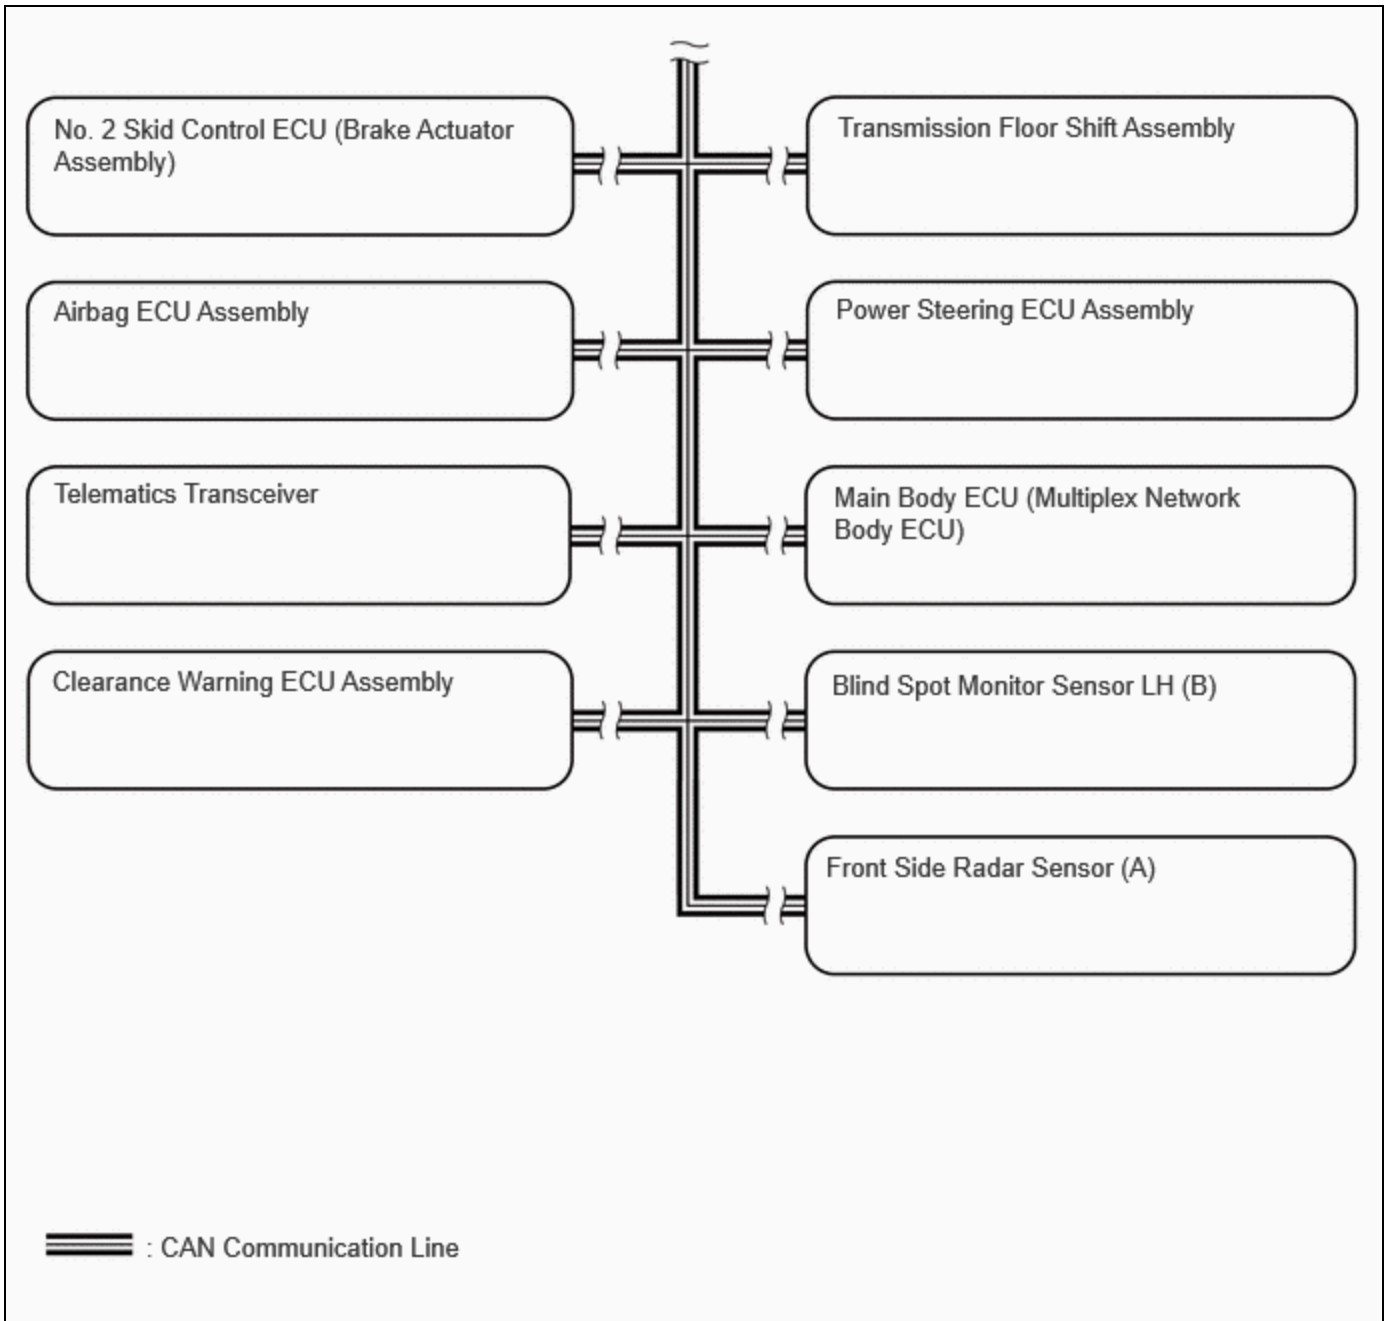

Last Modified: 12-04-2024	6.11:8.1.0	Doc ID: RM10000002B3G6
Model Year Start: 2023	Model: Prius Prime	Prod Date Range: [03/2023 -]
Title: TRAFFIC JAM ASSIST: TRAFFIC JAM ASSIST SYSTEM: SYSTEM DIAGRAM; 2023 - 2024 MY Prius Prius Prime [03/2023 -]		

SYSTEM DIAGRAM

Local BUS Circuit