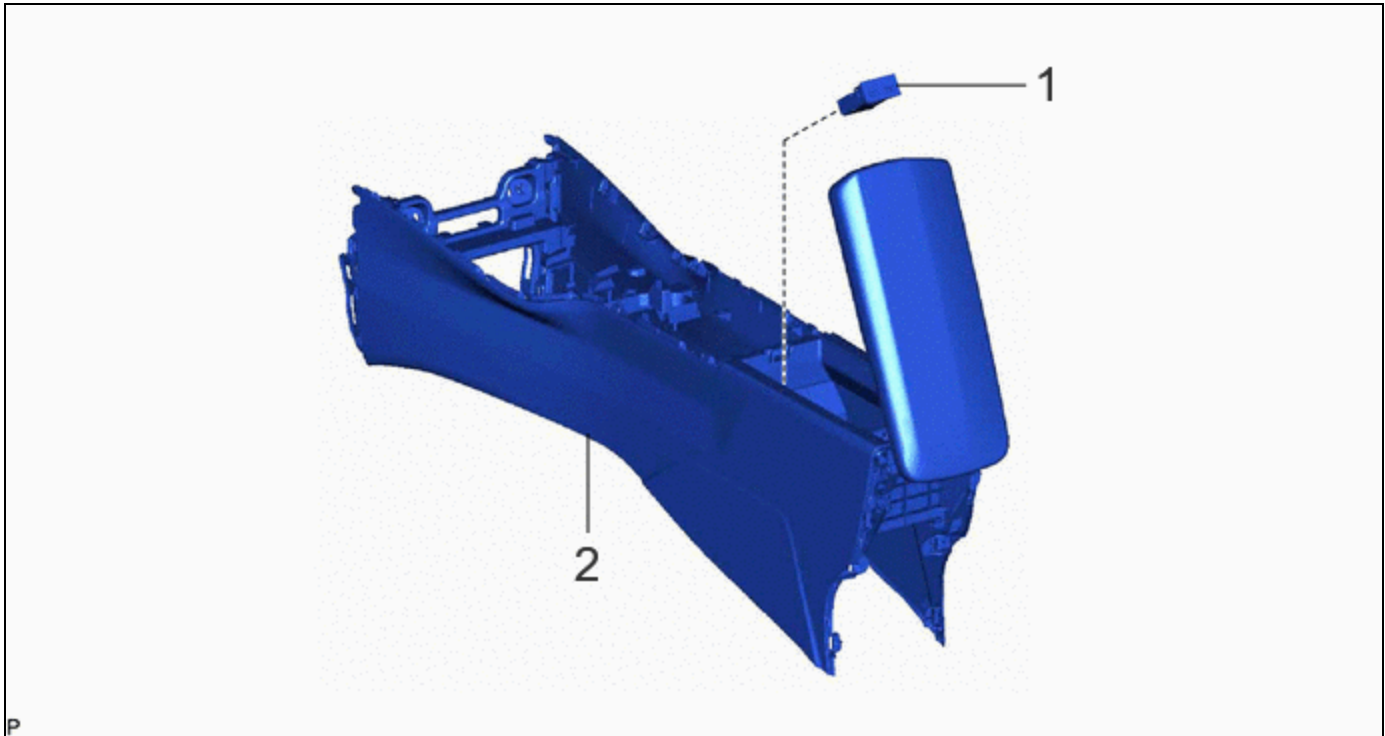

Last Modified: 12-04-2024	6.11:8.1.0	Doc ID: RM100000029ORH
Model Year Start: 2023	Model: Prius Prime	Prod Date Range: [12/2022 -]
Title: POWER OUTLETS (INT): POWER OUTLET SOCKET (for Console Box): INSTALLATION; 2023 - 2024 MY Prius Prius Prime [12/2022 -]		

INSTALLATION

CAUTION / NOTICE / HINT

COMPONENTS (INSTALLATION)

	PROCEDURE	PART NAME CODE			
1	NO. 2 USB CHARGER SOCKET	85532C	-	-	-
2	CONSOLE BOX ASSEMBLY	-	-	-	-

PROCEDURE

1. INSTALL NO. 2 USB CHARGER SOCKET