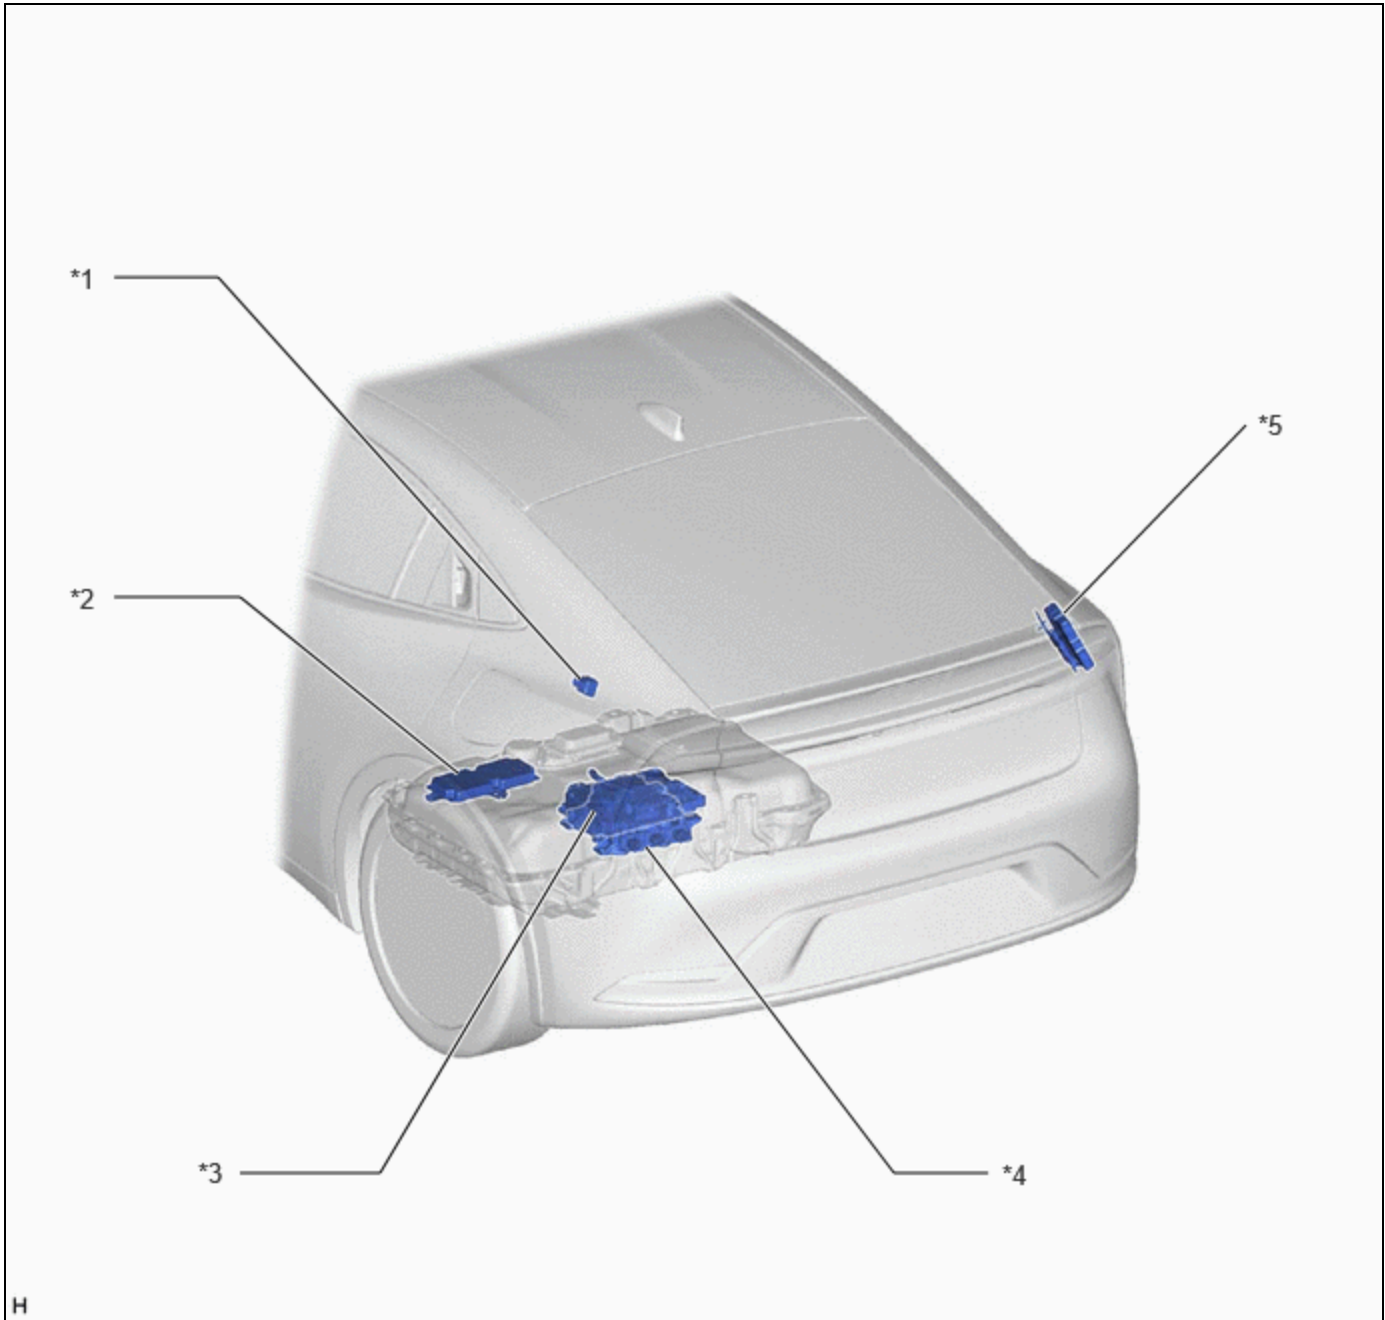

Last Modified: 12-04-2024	6.11:8.1.0	Doc ID: RM100000002BJU7
Model Year Start: 2023	Model: Prius Prime	Prod Date Range: [03/2023 -]
Title: POWER OUTLETS (INT): ACCESSORY POWER OUTLET SYSTEM: PARTS LOCATION; 2023 - 2024 MY Prius Prius Prime [03/2023 -]		

PARTS LOCATION

ILLUSTRATION

*1	REAR NO. 1 POWER OUTLET SOCKET ASSEMBLY	*2	BATTERY ECU ASSEMBLY
*3	NO. 1 TRACTION BATTERY DEVICE BOX ASSEMBLY	*4	ELECTRIC VEHICLE CHARGER ASSEMBLY

*5	PLUGIN CHARGE CONTROL ECU ASSEMBLY	-	-
----	------------------------------------	---	---