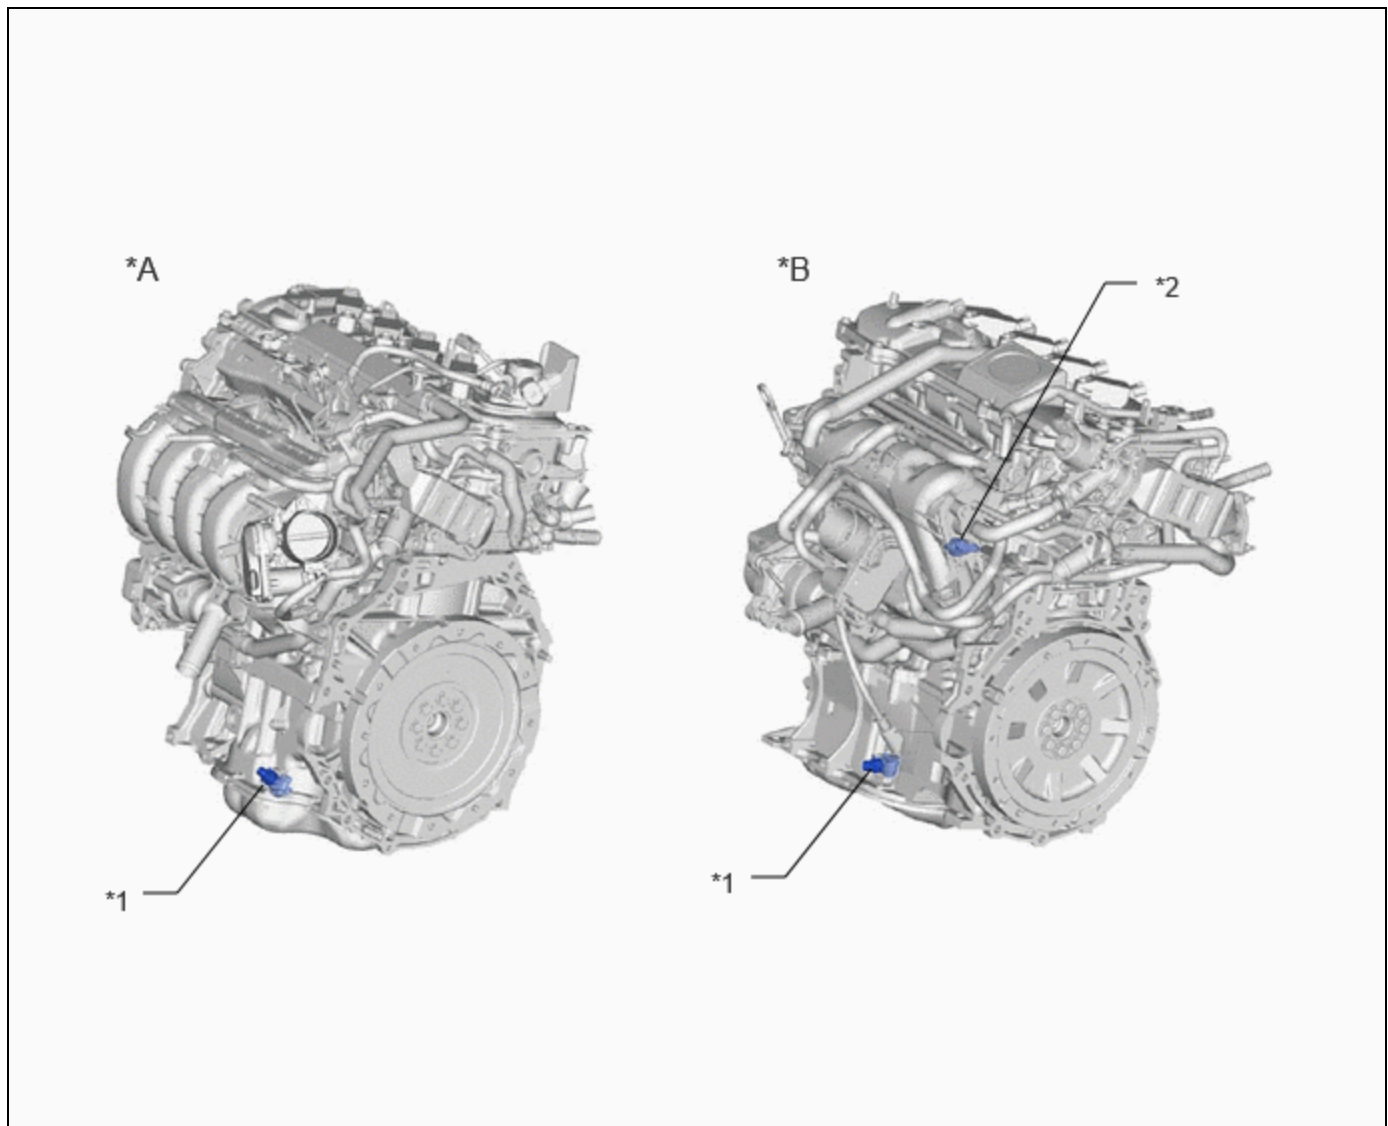

*5	RADIO AND DISPLAY RECEIVER ASSEMBLY	*6	POWER DISTRIBUTION BOX ASSEMBLY - ECU-DCC NO. 2 FUSE - METER-IGR FUSE - HAZ FUSE
*7	HYBRID VEHICLE CONTROL ECU	*8	HAZARD WARNING SIGNAL SWITCH ASSEMBLY
*9	CERTIFICATION ECU (SMART KEY ECU ASSEMBLY)	*10	DLC3
*11	MULTIPLEX NETWORK STEERING ECU - STEERING VIBRATION ECU	-	-

ILLUSTRATION

*A	for M20A-FXS	*B	for 2ZR-FXE
*1	ENGINE OIL LEVEL SENSOR	*2	ENGINE OIL PRESSURE SWITCH ASSEMBLY