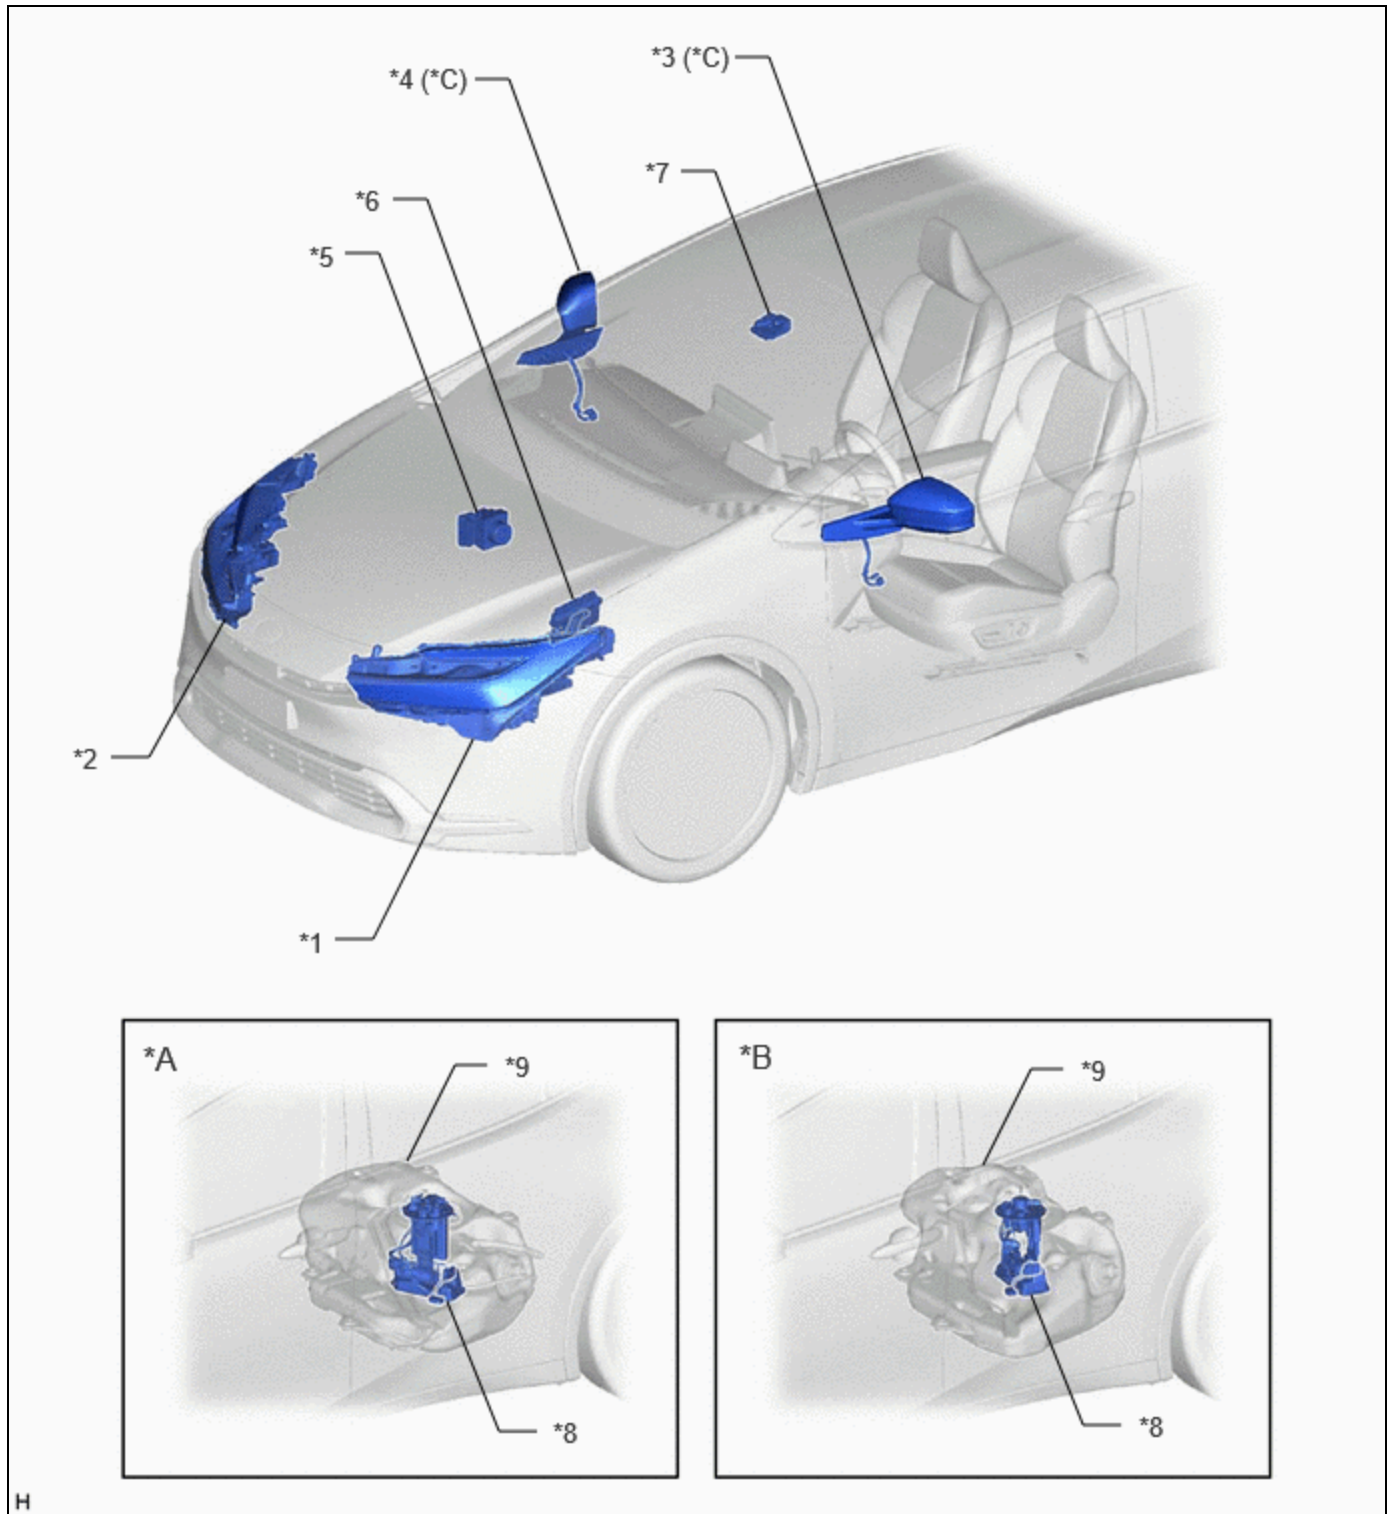

Last Modified: 12-04-2024	6.11:8.1.0	Doc ID: RM1000000029H0I
Model Year Start: 2023	Model: Prius Prime	Prod Date Range: [12/2022 -]
Title: METER / GAUGE / DISPLAY: METER / GAUGE SYSTEM: PARTS LOCATION; 2023 - 2024 MY Prius Prius Prime [12/2022 -]		

PARTS LOCATION

ILLUSTRATION

*A	for 2ZR-FXE	*B	for M20A-FXS
*C	w/ Side turn signal light assembly	-	-
*1	HEADLIGHT ASSEMBLY LH	*2	HEADLIGHT ASSEMBLY RH
*3	OUTER REAR VIEW MIRROR ASSEMBLY LH - SIDE TURN SIGNAL LIGHT ASSEMBLY LH	*4	OUTER REAR VIEW MIRROR ASSEMBLY RH - SIDE TURN SIGNAL LIGHT ASSEMBLY RH
*5	BRAKE ACTUATOR ASSEMBLY - NO. 2 SKID CONTROL ECU	*6	ECM
*7	FORWARD RECOGNITION CAMERA	*8	FUEL SUCTION TUBE WITH PUMP AND GAUGE ASSEMBLY - FUEL SENDER GAUGE ASSEMBLY
*9	FUEL TANK SUB-ASSEMBLY	-	-

ILLUSTRATION

*1	REAR COMBINATION LIGHT ASSEMBLY LH	*2	REAR COMBINATION LIGHT ASSEMBLY RH
----	---------------------------------------	----	---------------------------------------

ILLUSTRATION

H

*A	for 12.3 Inch Display Model	*B	for 8 Inch Display Model
*C	w/ Front Cross Traffic Alert	-	-
*1	STEERING PAD SWITCH ASSEMBLY	*2	SPIRAL CABLE SUB-ASSEMBLY
*3	TRIP SWITCH - ODO/TRIP SWITCH - LIGHT CONTROL RHEOSTAT UP SWITCH - LIGHT CONTROL RHEOSTAT DOWN SWITCH	*4	COMBINATION METER ASSEMBLY - MULTI-INFORMATION DISPLAY