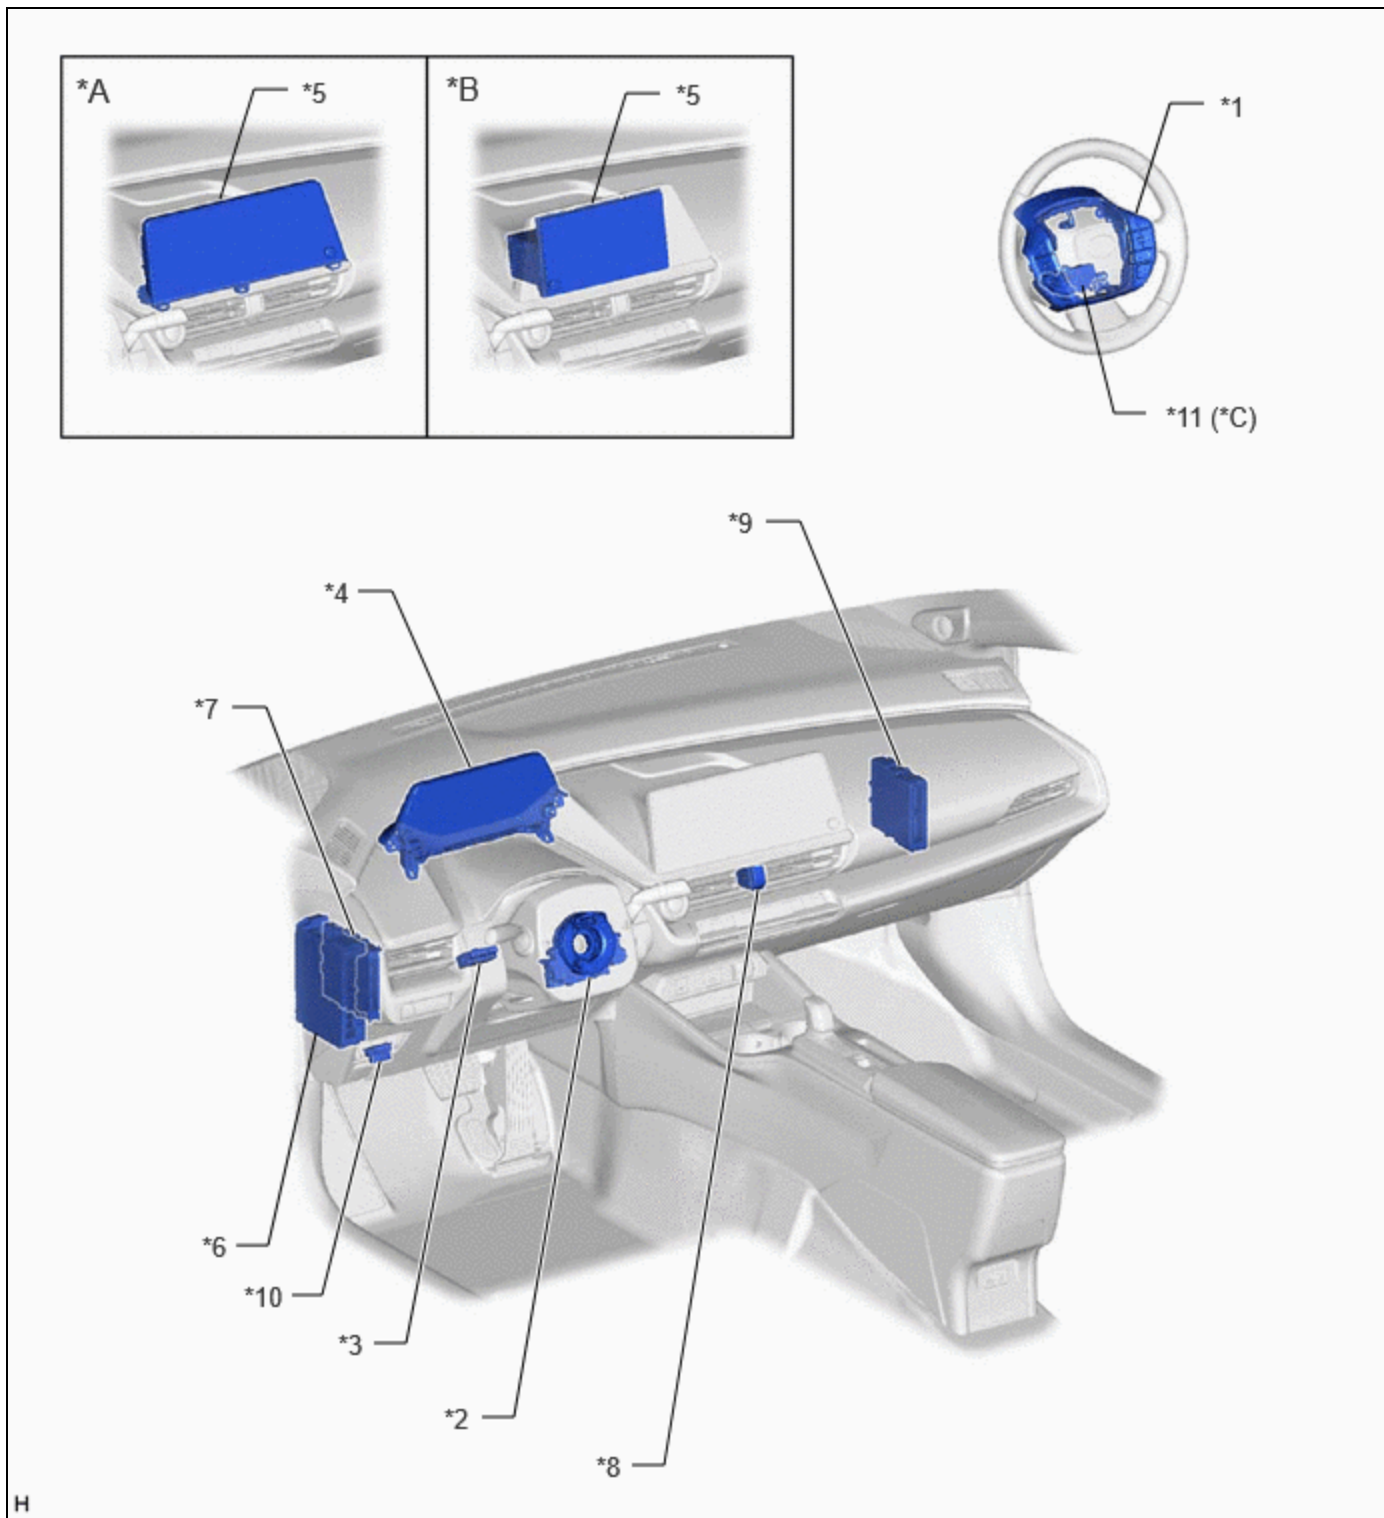

PARTS LOCATION

ILLUSTRATION

*A	for 2ZR-FXE	*B	for M20A-FXS
*C	w/ Side turn signal light assembly	-	-
*1	HEADLIGHT ASSEMBLY LH	*2	HEADLIGHT ASSEMBLY RH
*3	OUTER REAR VIEW MIRROR ASSEMBLY LH - SIDE TURN SIGNAL LIGHT ASSEMBLY LH	*4	OUTER REAR VIEW MIRROR ASSEMBLY RH - SIDE TURN SIGNAL LIGHT ASSEMBLY RH
*5	BRAKE ACTUATOR ASSEMBLY - NO. 2 SKID CONTROL ECU	*6	ECM
*7	FORWARD RECOGNITION CAMERA	*8	FUEL SUCTION TUBE WITH PUMP AND GAUGE ASSEMBLY - FUEL SENDER GAUGE ASSEMBLY
*9	FUEL TANK SUB-ASSEMBLY	-	-

ILLUSTRATION

*1	REAR COMBINATION LIGHT ASSEMBLY LH	*2	REAR COMBINATION LIGHT ASSEMBLY RH
----	---------------------------------------	----	---------------------------------------

ILLUSTRATION

H

*A	for 12.3 Inch Display Model	*B	for 8 Inch Display Model
*C	w/ Front Cross Traffic Alert	-	-
*1	STEERING PAD SWITCH ASSEMBLY	*2	SPIRAL CABLE SUB-ASSEMBLY
*3	TRIP SWITCH - ODO/TRIP SWITCH - LIGHT CONTROL RHEOSTAT UP SWITCH - LIGHT CONTROL RHEOSTAT DOWN SWITCH	*4	COMBINATION METER ASSEMBLY - MULTI-INFORMATION DISPLAY