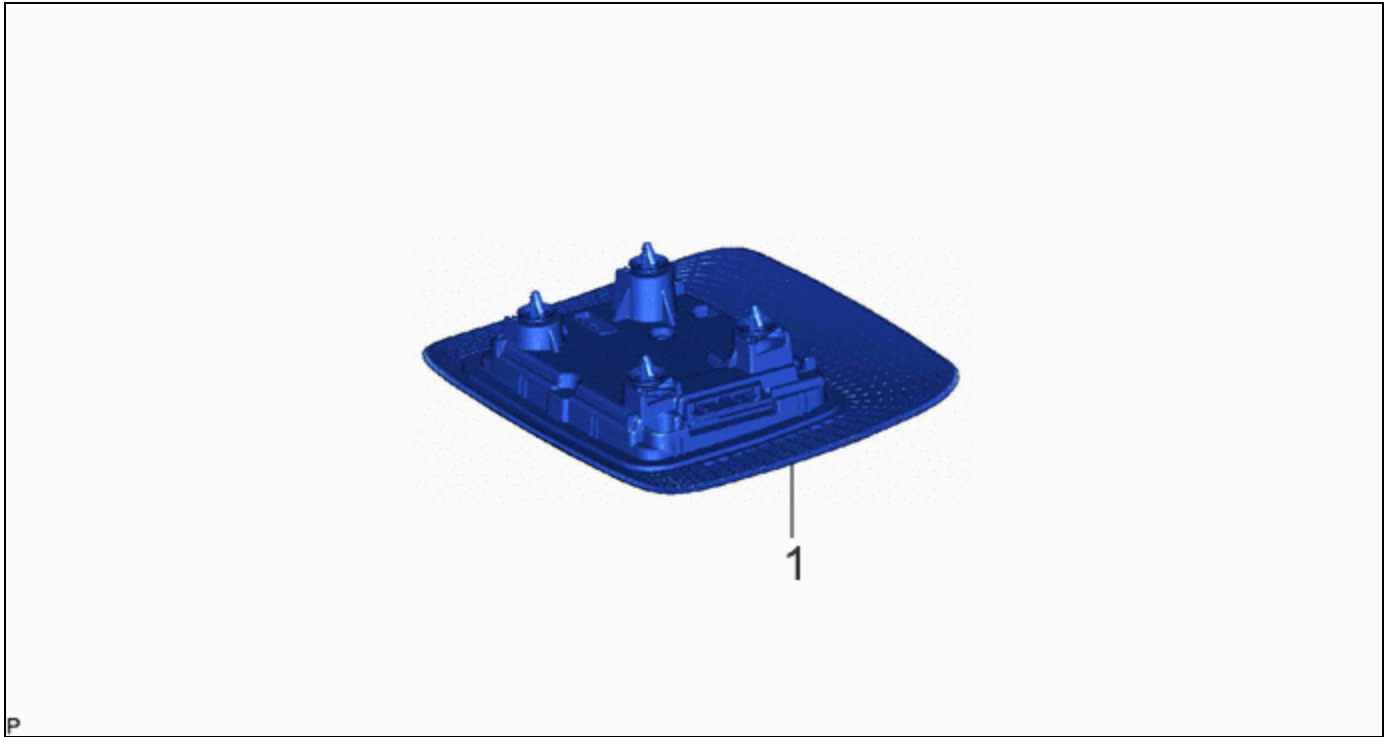

Last Modified: 12-04-2024	6.11:8.1.0	Doc ID: RM1000000029ZPE
Model Year Start: 2023	Model: Prius Prime	Prod Date Range: [12/2022 -]
Title: LIGHTING (INT): PERSONAL LIGHT: INSTALLATION; 2023 - 2024 MY Prius Prius Prime [12/2022 -]		

INSTALLATION

CAUTION / NOTICE / HINT

COMPONENTS (INSTALLATION)

	PROCEDURE	PART NAME CODE			
1	MAP LIGHT ASSEMBLY	81260A	-	-	-

PROCEDURE

1. INSTALL MAP LIGHT ASSEMBLY