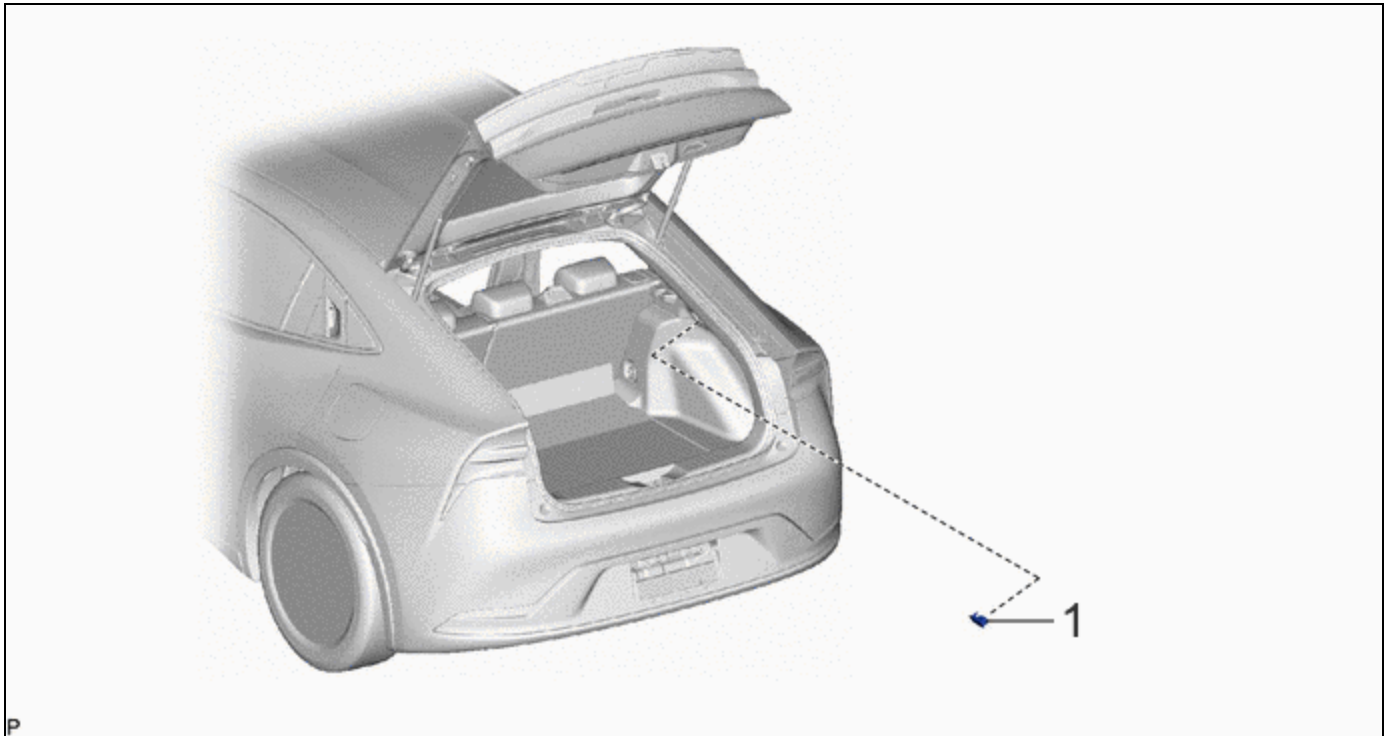

Last Modified: 12-04-2024	6.11:8.1.0	Doc ID: RM1000000029ZPK
Model Year Start: 2023	Model: Prius Prime	Prod Date Range: [12/2022 -]
Title: LIGHTING (INT): LUGGAGE COMPARTMENT ROOM LIGHT: INSTALLATION; 2023 - 2024 MY Prius Prius Prime [12/2022 -]		

INSTALLATION

CAUTION / NOTICE / HINT

COMPONENTS (INSTALLATION)

PROCEDURE		PART NAME CODE			
1	NO. 1 LUGGAGE COMPARTMENT LIGHT ASSEMBLY	81330	-	-	-

PROCEDURE

1. INSTALL NO. 1 LUGGAGE COMPARTMENT LIGHT ASSEMBLY