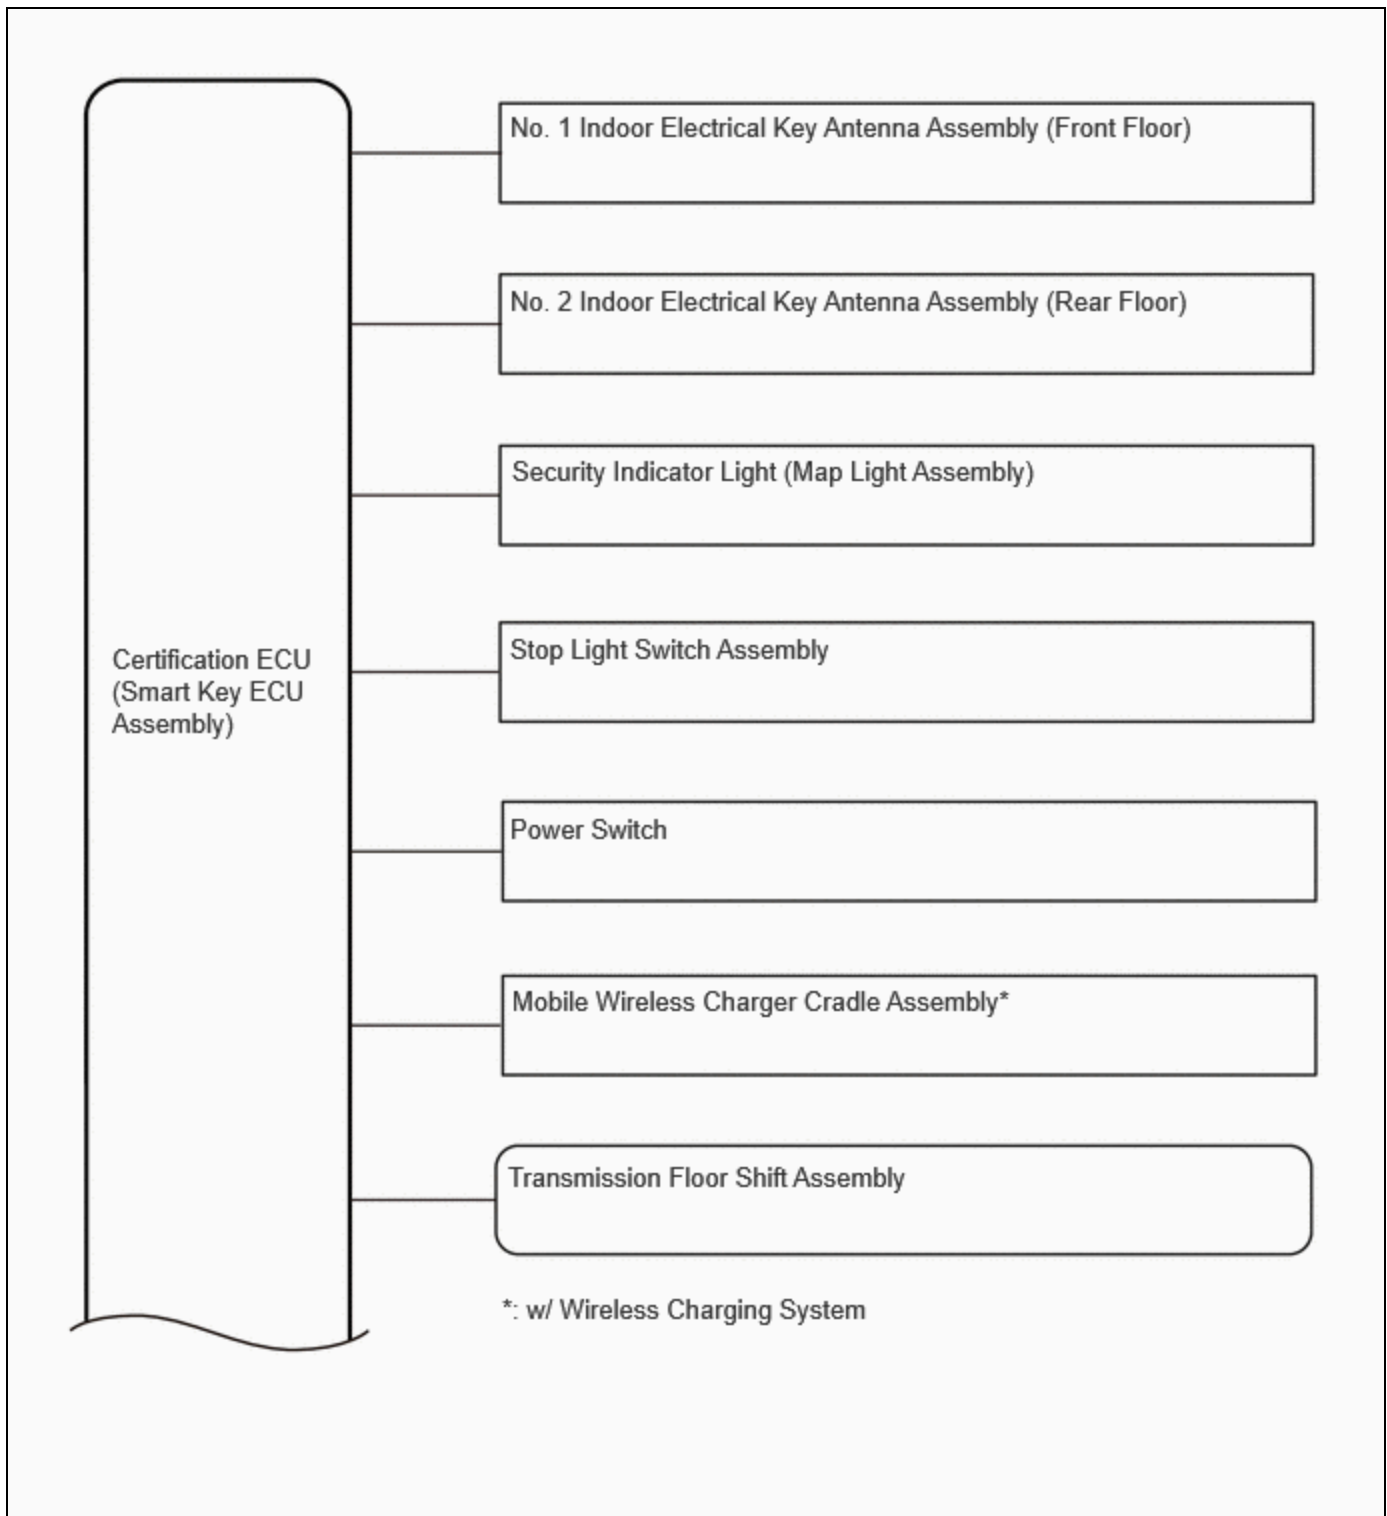

<b>Last Modified:</b> 12-04-2024	6.11:8.1.0	<b>Doc ID:</b> RM10000002909D
<b>Model Year Start:</b> 2023	<b>Model:</b> Prius Prime	<b>Prod Date Range:</b> [12/2022 - ]
<b>Title:</b> THEFT DETERRENT / KEYLESS ENTRY: SMART KEY SYSTEM (for Start Function): SYSTEM DIAGRAM; 2023 - 2024 MY Prius Prius Prime [12/2022 - ]		

## **SYSTEM DIAGRAM**

### **SMART KEY SYSTEM (for Start Function)**

### SMART KEY SYSTEM (for Entry Function)

Click here [INFO](#)