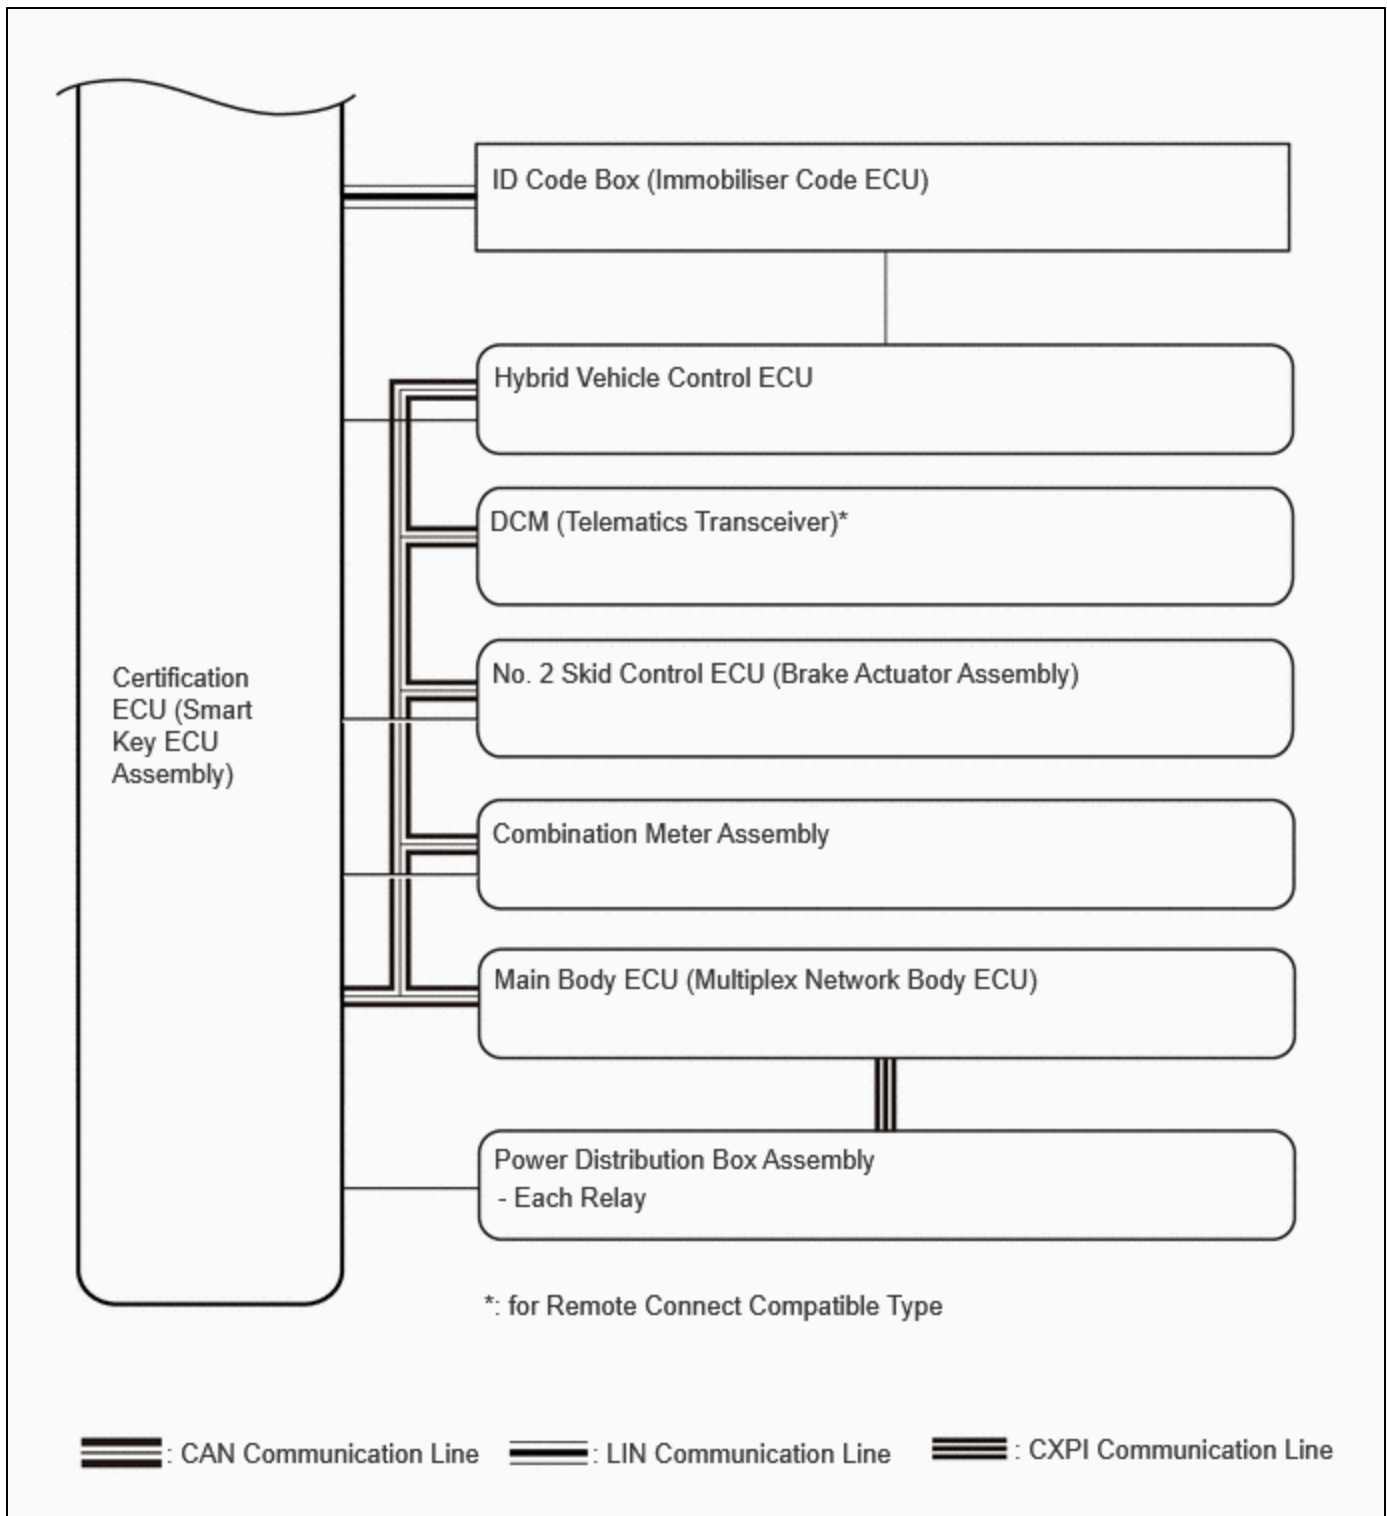

<b>Last Modified:</b> 12-04-2024	6.11:8.1.0	<b>Doc ID:</b> RM10000002909D
<b>Model Year Start:</b> 2023	<b>Model:</b> Prius Prime	<b>Prod Date Range:</b> [12/2022 - ]
<b>Title:</b> THEFT DETERRENT / KEYLESS ENTRY: SMART KEY SYSTEM (for Start Function): SYSTEM DIAGRAM; 2023 - 2024 MY Prius Prius Prime [12/2022 - ]		

## **SYSTEM DIAGRAM**

### **SMART KEY SYSTEM (for Start Function)**