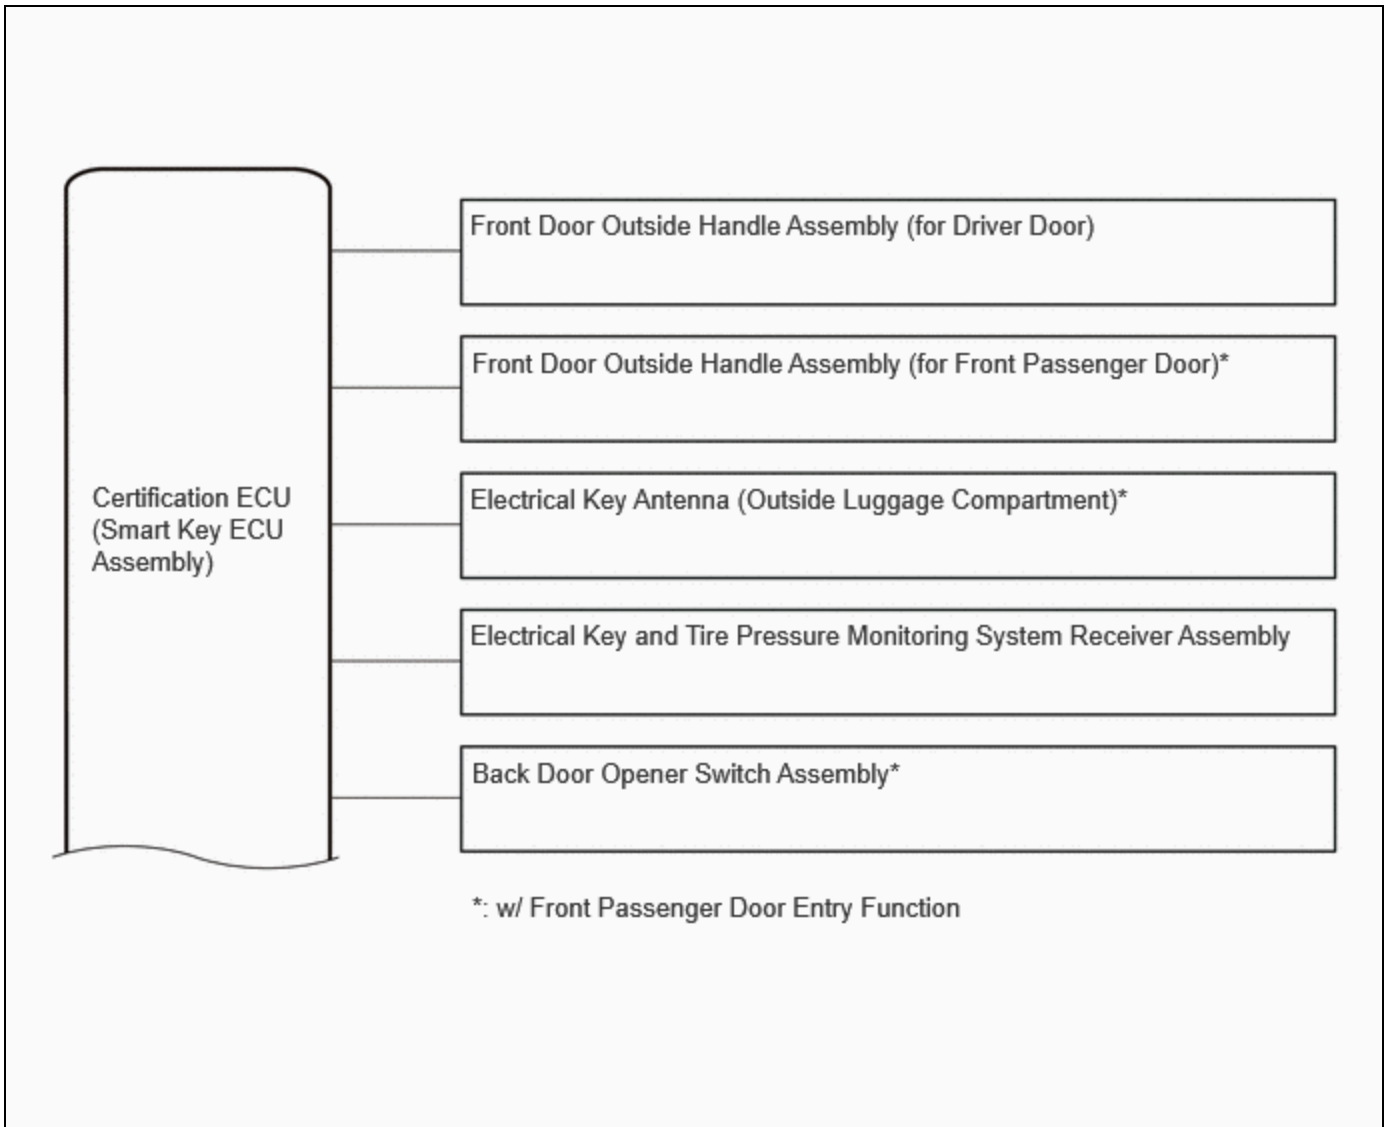

Last Modified: 12-04-2024	6.11:8.1.0	Doc ID: RM10000002908B
Model Year Start: 2023	Model: Prius Prime	Prod Date Range: [12/2022 -]
Title: THEFT DETERRENT / KEYLESS ENTRY: SMART KEY SYSTEM (for Entry Function): SYSTEM DIAGRAM; 2023 - 2024 MY Prius Prius Prime [12/2022 -]		

SYSTEM DIAGRAM

SMART KEY SYSTEM (for Entry Function)

SMART KEY SYSTEM (for Start Function)

Click here [INFO](#)

POWER DOOR LOCK SYSTEM

Click here [INFO](#)

WIRELESS DOOR LOCK CONTROL SYSTEM

Click here [INFO](#)