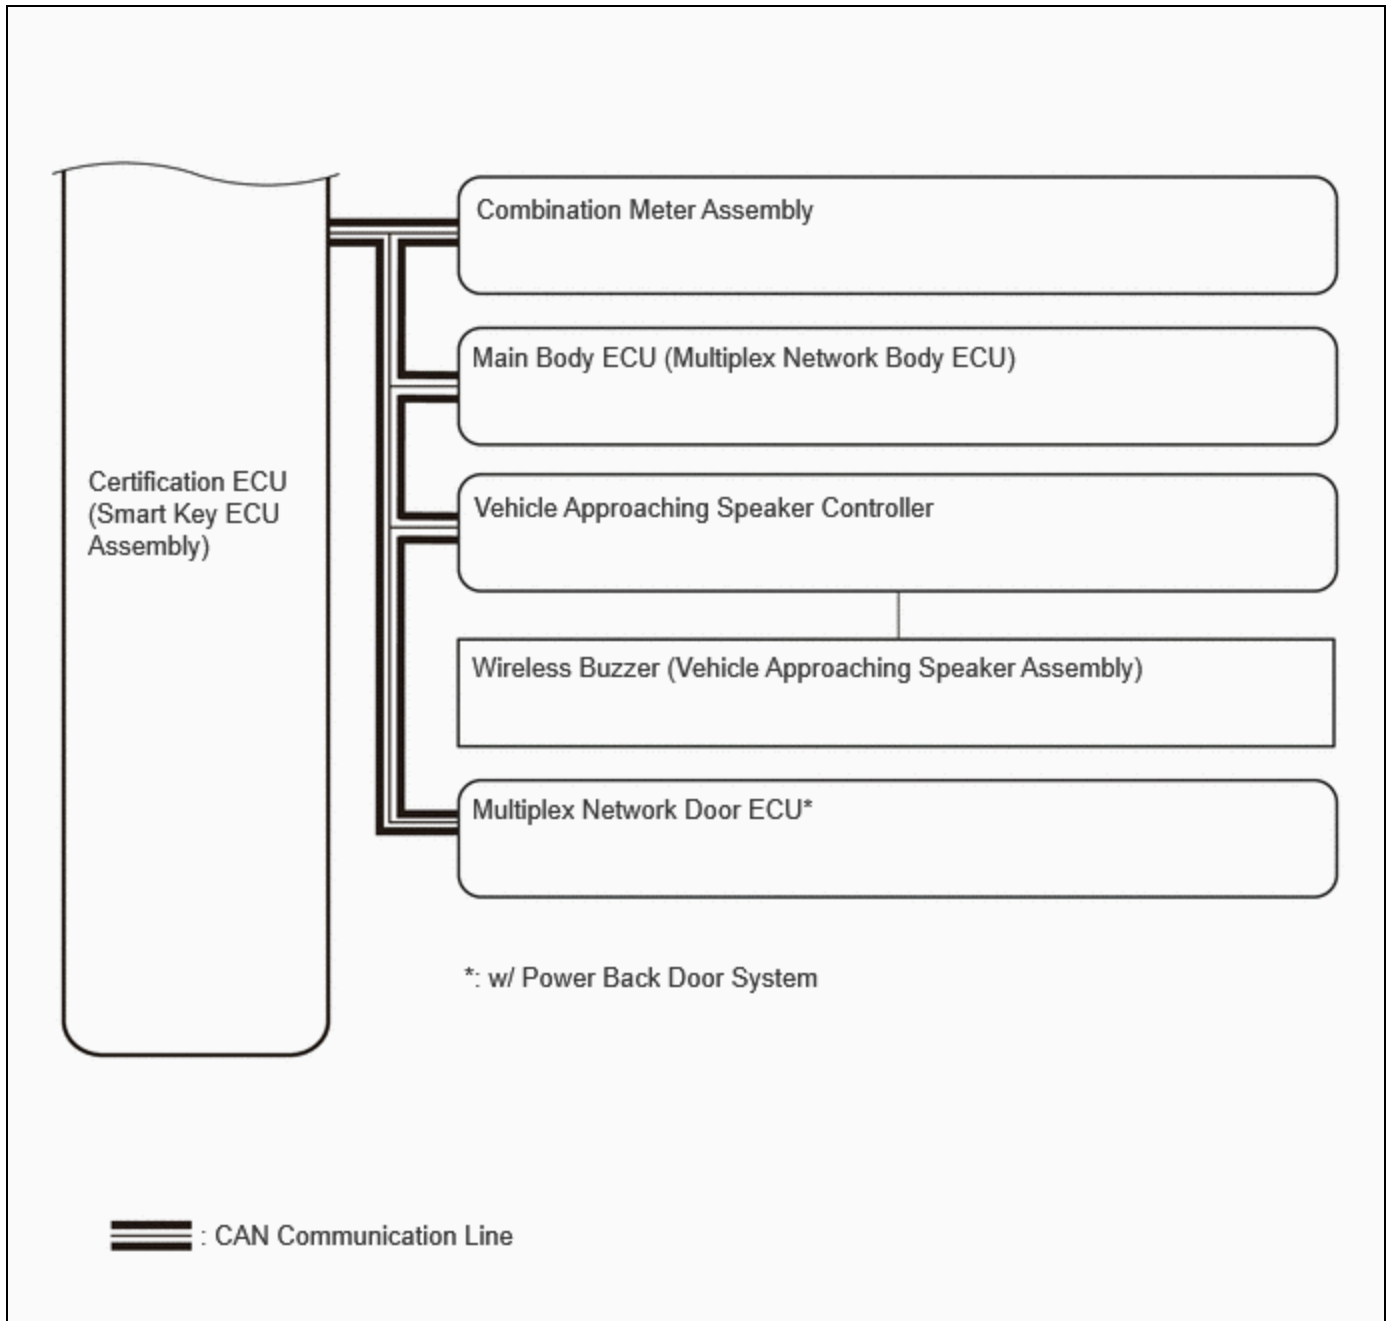

Last Modified: 12-04-2024	6.11:8.1.0	Doc ID: RM10000002908B
Model Year Start: 2023	Model: Prius Prime	Prod Date Range: [12/2022 -]
Title: THEFT DETERRENT / KEYLESS ENTRY: SMART KEY SYSTEM (for Entry Function): SYSTEM DIAGRAM; 2023 - 2024 MY Prius Prius Prime [12/2022 -]		

SYSTEM DIAGRAM

SMART KEY SYSTEM (for Entry Function)

SMART KEY SYSTEM (for Start Function)

Click here [INFO](#)

POWER DOOR LOCK SYSTEM

Click here [INFO](#)

WIRELESS DOOR LOCK CONTROL SYSTEM

Click here [INFO](#)

POWER BACK DOOR SYSTEM (w/ Power Back Door System)

Click here [INFO](#)