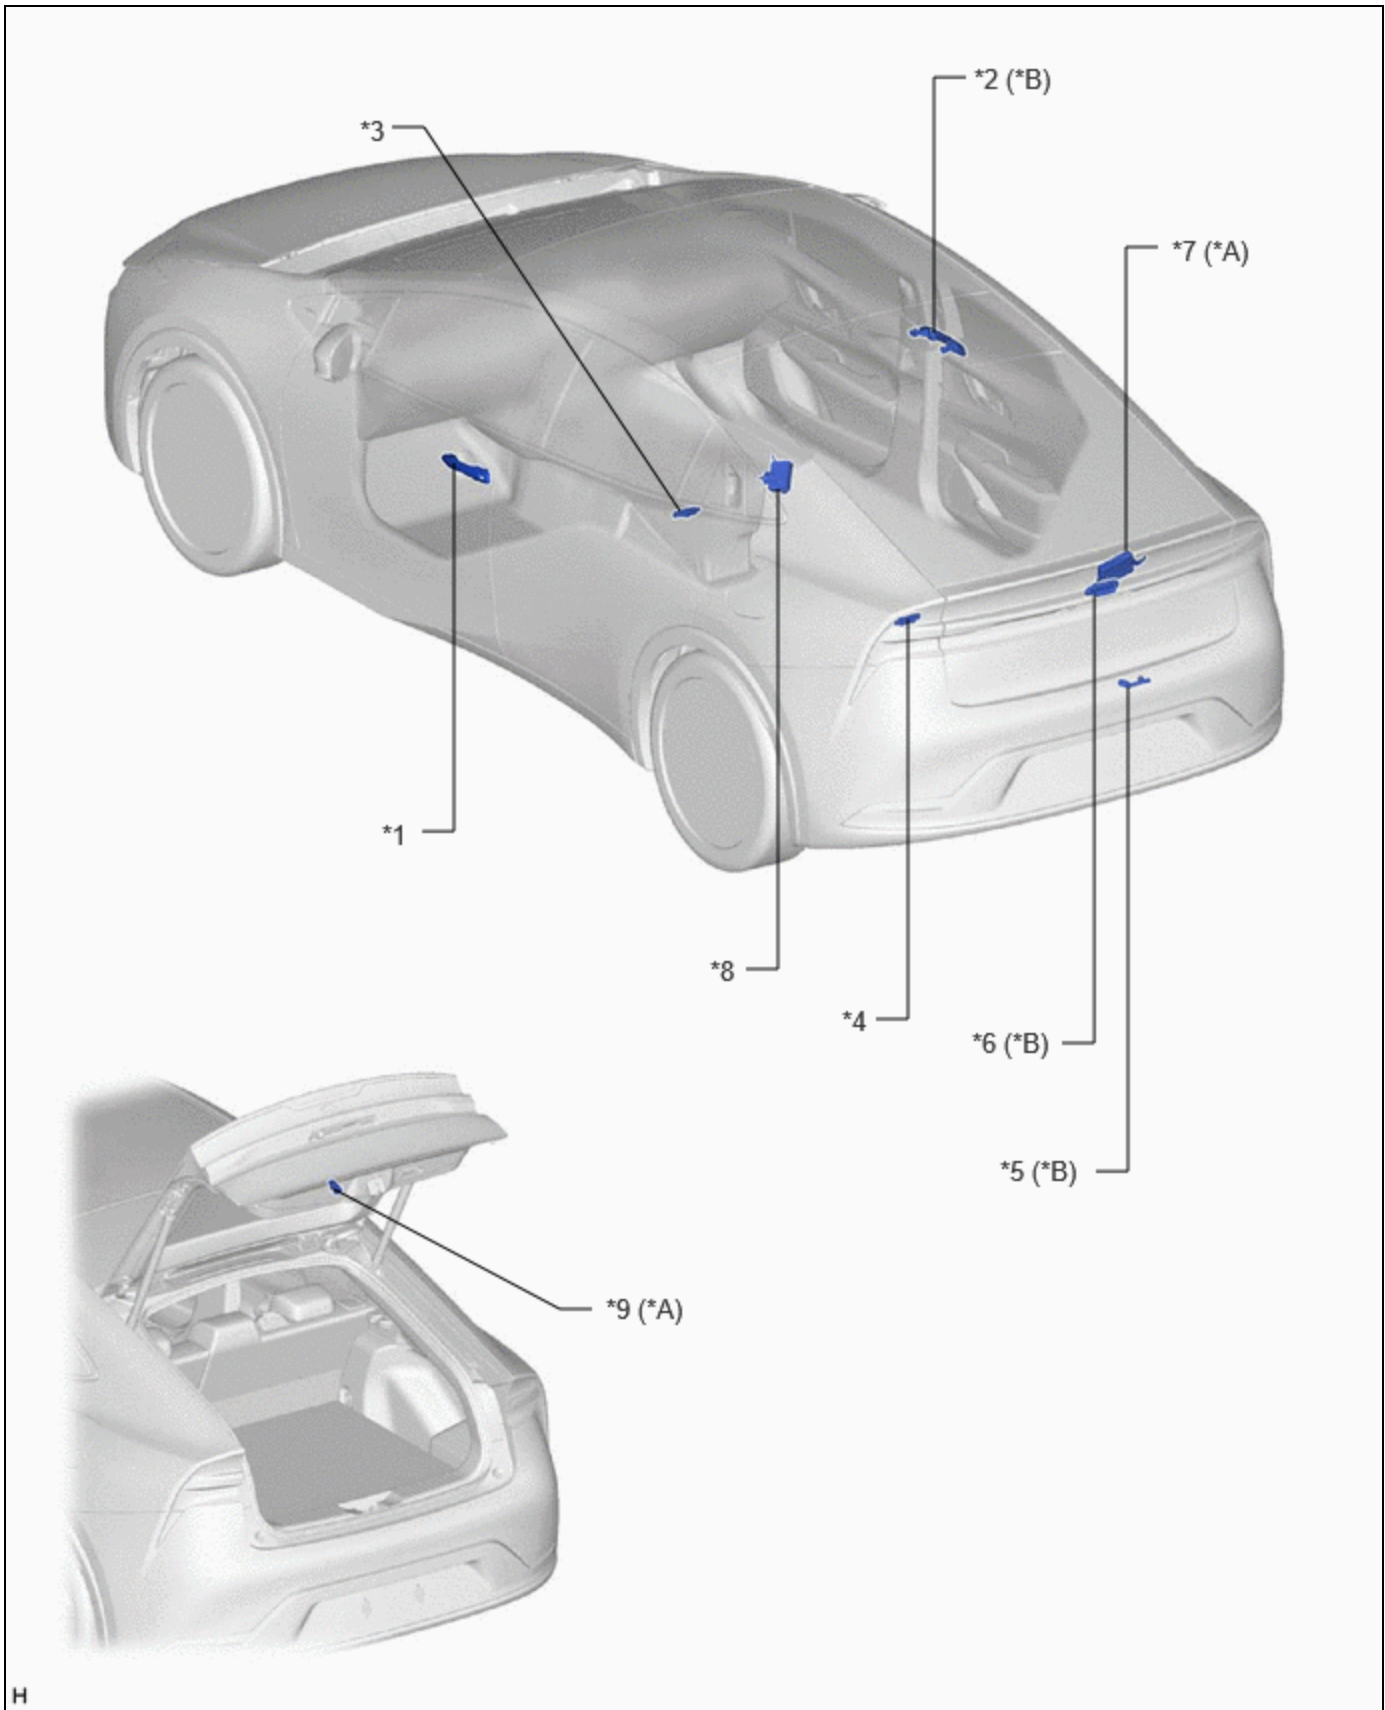

Last Modified: 12-04-2024	6.11:8.1.0	Doc ID: RM10000002908A
Model Year Start: 2023	Model: Prius Prime	Prod Date Range: [12/2022 -]
Title: THEFT DETERRENT / KEYLESS ENTRY: SMART KEY SYSTEM (for Entry Function): PARTS LOCATION; 2023 - 2024 MY Prius Prius Prime [12/2022 -]		

[PARTS LOCATION](#)

[ILLUSTRATION](#)

H

*A	w/ Power Back Door System	*B	w/ Front Passenger Door Entry Function
*1	FRONT DOOR OUTSIDE HANDLE ASSEMBLY (for Driver Door) - ELECTRICAL KEY ANTENNA	*2	FRONT DOOR OUTSIDE HANDLE ASSEMBLY (for Front Passenger Door) - ELECTRICAL KEY ANTENNA

	- LOCK SENSOR - UNLOCK SENSOR		- LOCK SENSOR - UNLOCK SENSOR
*3	NO. 1 INDOOR ELECTRICAL KEY ANTENNA ASSEMBLY (FRONT FLOOR)	*4	NO. 2 INDOOR ELECTRICAL KEY ANTENNA ASSEMBLY (REAR FLOOR)
*5	ELECTRICAL KEY ANTENNA (OUTSIDE LUGGAGE COMPARTMENT)	*6	BACK DOOR OPENER SWITCH ASSEMBLY - LOCK SWITCH - OPEN SWITCH
*7	MULTIPLEX NETWORK DOOR ECU	*8	ELECTRICAL KEY AND TIRE PRESSURE MONITORING SYSTEM RECIEVER ASSEMBLY
*9	DOOR CONTROL SWITCH ASSEMBLY	-	-