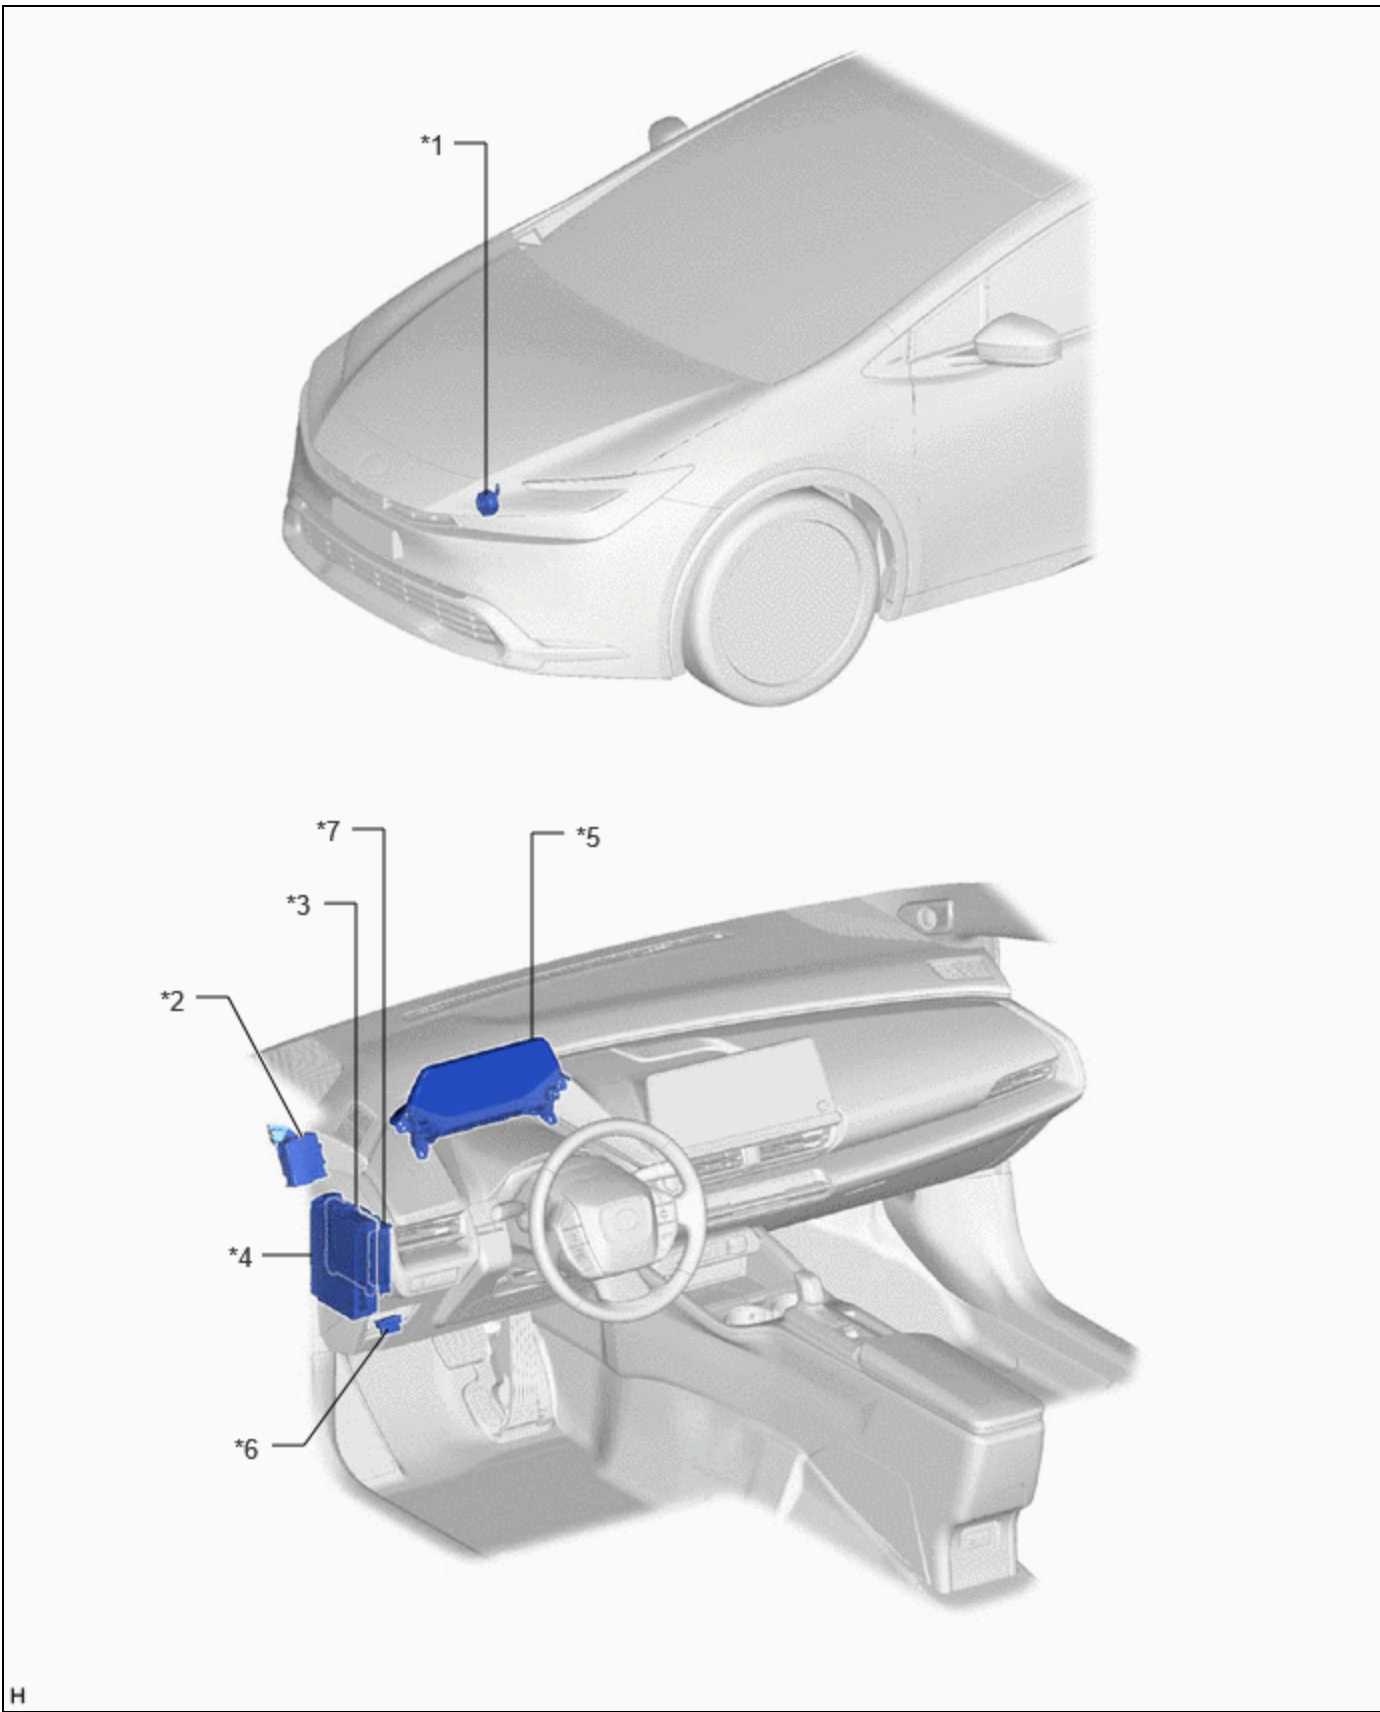

[PARTS LOCATION](#)

[ILLUSTRATION](#)

H

*A	w/ Power Back Door System	*B	w/ Front Passenger Door Entry Function
*1	FRONT DOOR OUTSIDE HANDLE ASSEMBLY (for Driver Door) - ELECTRICAL KEY ANTENNA	*2	FRONT DOOR OUTSIDE HANDLE ASSEMBLY (for Front Passenger Door) - ELECTRICAL KEY ANTENNA

	- LOCK SENSOR - UNLOCK SENSOR		- LOCK SENSOR - UNLOCK SENSOR
*3	NO. 1 INDOOR ELECTRICAL KEY ANTENNA ASSEMBLY (FRONT FLOOR)	*4	NO. 2 INDOOR ELECTRICAL KEY ANTENNA ASSEMBLY (REAR FLOOR)
*5	ELECTRICAL KEY ANTENNA (OUTSIDE LUGGAGE COMPARTMENT)	*6	BACK DOOR OPENER SWITCH ASSEMBLY - LOCK SWITCH - OPEN SWITCH
*7	MULTIPLEX NETWORK DOOR ECU	*8	ELECTRICAL KEY AND TIRE PRESSURE MONITORING SYSTEM RECIEVER ASSEMBLY
*9	DOOR CONTROL SWITCH ASSEMBLY	-	-

ILLUSTRATION

H

*1	VEHICLE APPROACHING SPEAKER ASSEMBLY - WIRELESS BUZZER	*2	VEHICLE APPROACHING SPEAKER CONTROLLER
*3	MAIN BODY ECU (MULTIPLEX NETWORK BODY ECU)	*4	POWER DISTRIBUTION BOX ASSEMBLY

			- AM2 FUSE - ECU-IGR NO. 1 FUSE - ECU-DCC NO. 2 FUSE
*5	COMBINATION METER ASSEMBLY	*6	DLC3
*7	CERTIFICATION ECU (SMART KEY ECU ASSEMBLY)	-	-