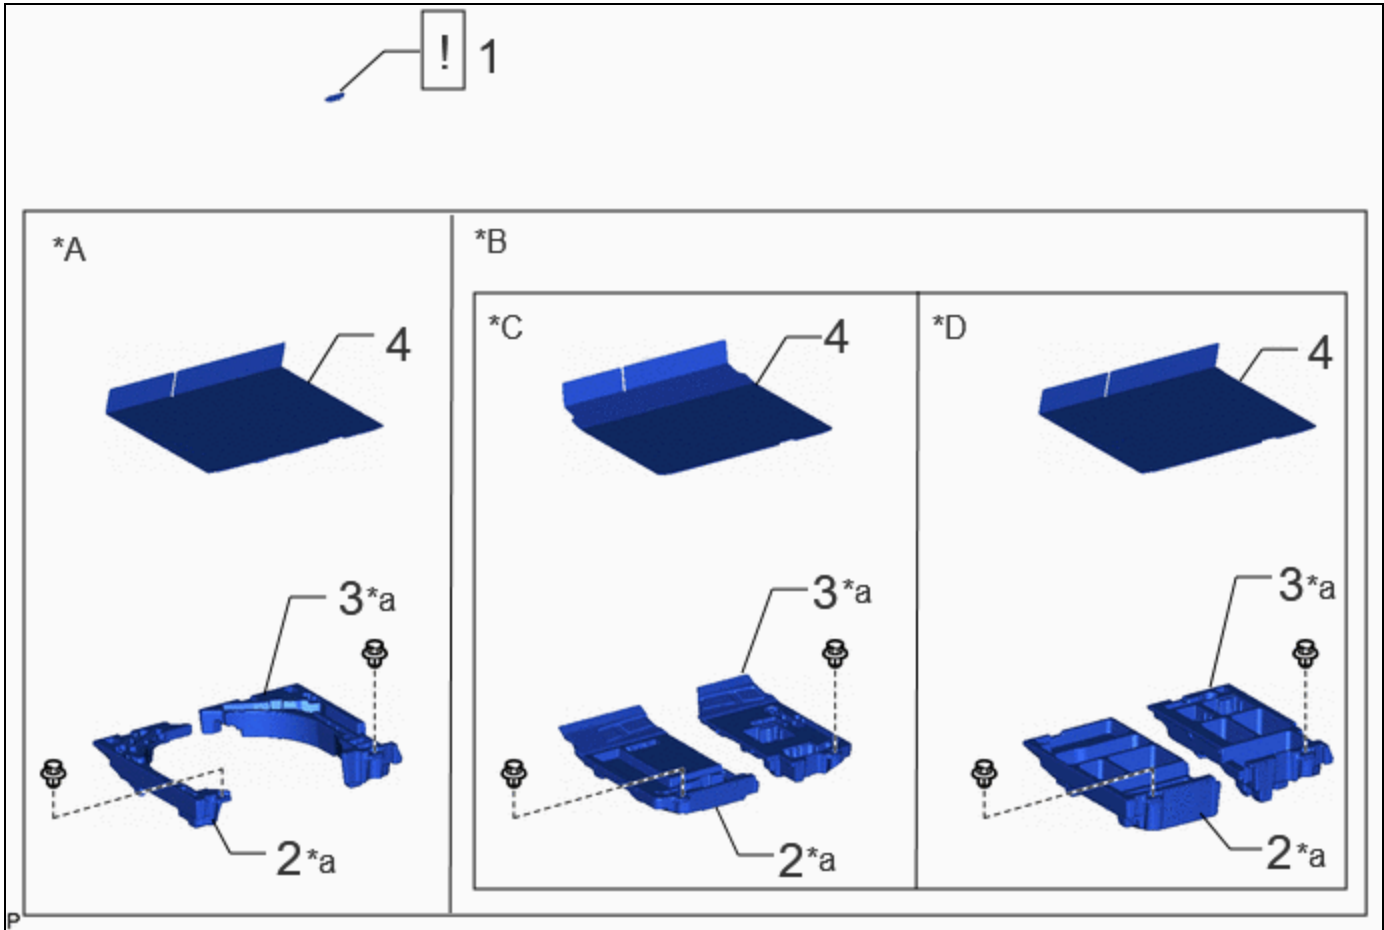

INSTALLATION

CAUTION / NOTICE / HINT

COMPONENTS (INSTALLATION)

PROCEDURE		PART NAME CODE			
1	NO. 2 INDOOR ELECTRICAL KEY ANTENNA ASSEMBLY	899A0A	INFO	-	-
2	DECK FLOOR BOX LH	64997	-	-	-
3	DECK FLOOR BOX RH	64995	-	-	-
4	DECK BOARD ASSEMBLY	58410B	-	-	-