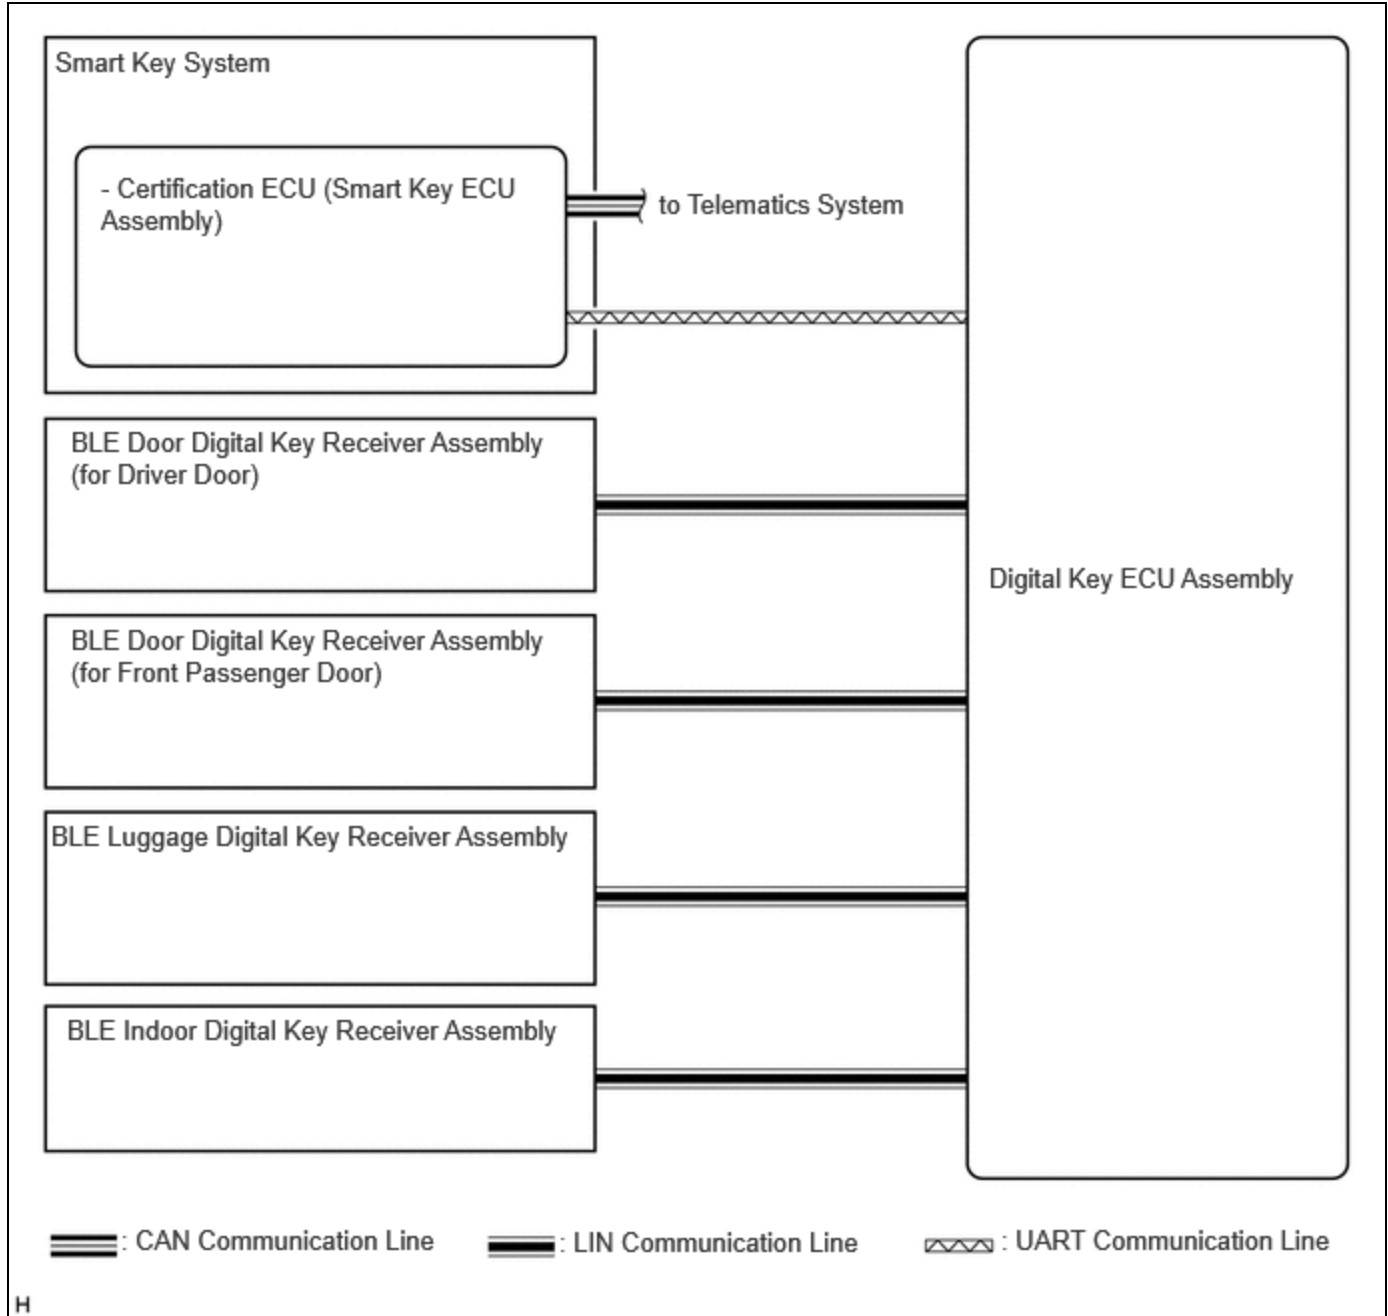

Last Modified: 12-04-2024	6.11:8.1.0	Doc ID: RM1000000290BS
Model Year Start: 2023	Model: Prius Prime	Prod Date Range: [12/2022 -]
Title: THEFT DETERRENT / KEYLESS ENTRY: DIGITAL KEY SYSTEM: SYSTEM DIAGRAM; 2023 - 2024 MY Prius Prius Prime [12/2022 -]		

SYSTEM DIAGRAM

H