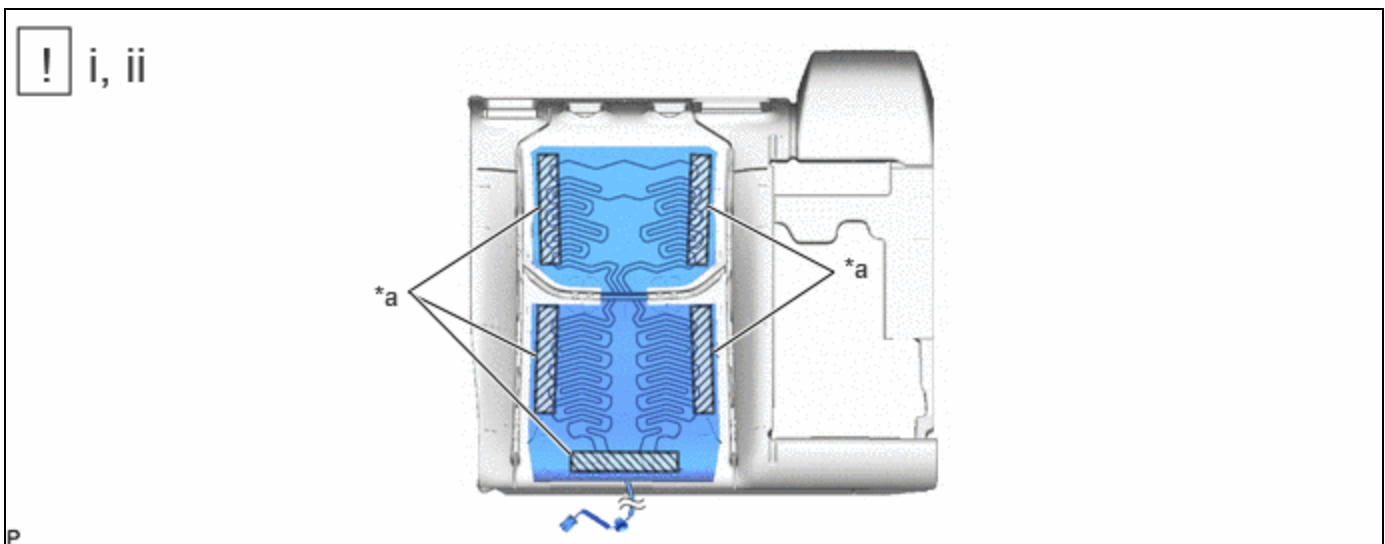

PROCEDURE

1. INSTALL REAR NO. 1 SEATBACK HEATER ASSEMBLY RH (for RH Side)

*a	Double-Sided Tape	-	-

- (1) Remove the release paper from the new rear No.1 seatback heater assembly RH.
- (2) Install the new rear No.1 seatback heater assembly RH as shown in the illustration.

NOTICE:

Press the rear No.1 seatback heater assembly RH firmly to install it.