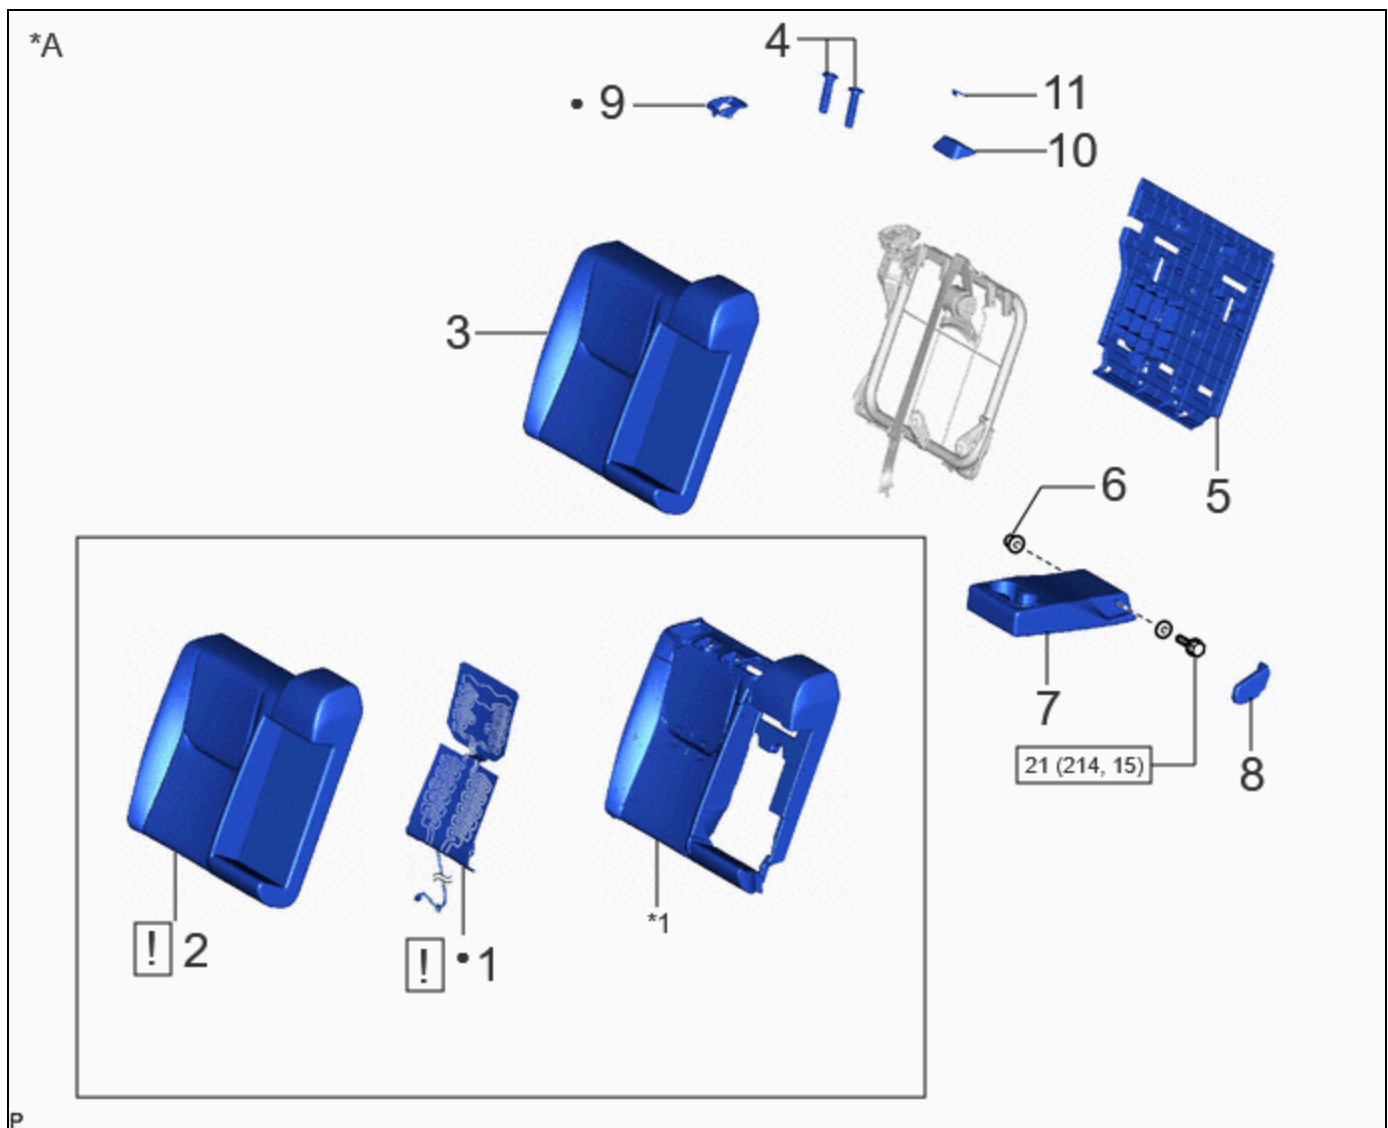

INSTALLATION

CAUTION / NOTICE / HINT

CAUTION:

Wear protective gloves. Sharp areas on the parts may injure your hands.

CAUTION / NOTICE / HINT

COMPONENTS (INSTALLATION)

PROCEDURE		PART NAME CODE			
1	REAR NO. 1 SEATBACK HEATER ASSEMBLY RH	87530A		-	-
2	SEPARATE TYPE REAR SEATBACK COVER	71077S		-	-
3	SEPARATE TYPE REAR SEATBACK COVER WITH PAD	-	-	-	-
4	REAR SEAT HEADREST SUPPORT	71931A	-	-	-
5	REAR SEATBACK BOARD SUB-ASSEMBLY RH	71701C	-	-	-
6	REAR SEAT ARMREST HINGE SHIM	72839	-	-	-
7	REAR SEAT CENTER ARMREST ASSEMBLY	72830	-	-	-
8	CENTER ARMREST HINGE COVER	72868B	-	-	-
9	REAR SEATBACK UPPER LOCK BEZEL	72667	-	-	-
10	REAR SEAT SHOULDER BELT COVER	73373	-	-	-
11	SEAT BELT ANCHOR COVER CAP	73178A	-	-	-

*A	for RH Side	-	-
*1	SEPARATE TYPE REAR SEATBACK PAD RH	-	-
	N*m (kgf*cm, ft.*lbf): Specified torque	•	Non-reusable part

PROCEDURE		PART NAME CODE			
12	REAR NO. 1 SEATBACK HEATER ASSEMBLY LH	87530	INFO	-	-
13	SEPARATE TYPE REAR SEATBACK COVER	71078S	INFO	-	-
14	SEPARATE TYPE REAR SEATBACK COVER WITH PAD	-	-	-	-
15	REAR SEAT HEADREST SUPPORT	71931A	-	-	-
16	REAR SEATBACK BOARD SUB-ASSEMBLY LH	71702C	-	-	-
17	REAR SEATBACK UPPER LOCK BEZEL	72667	-	-	-