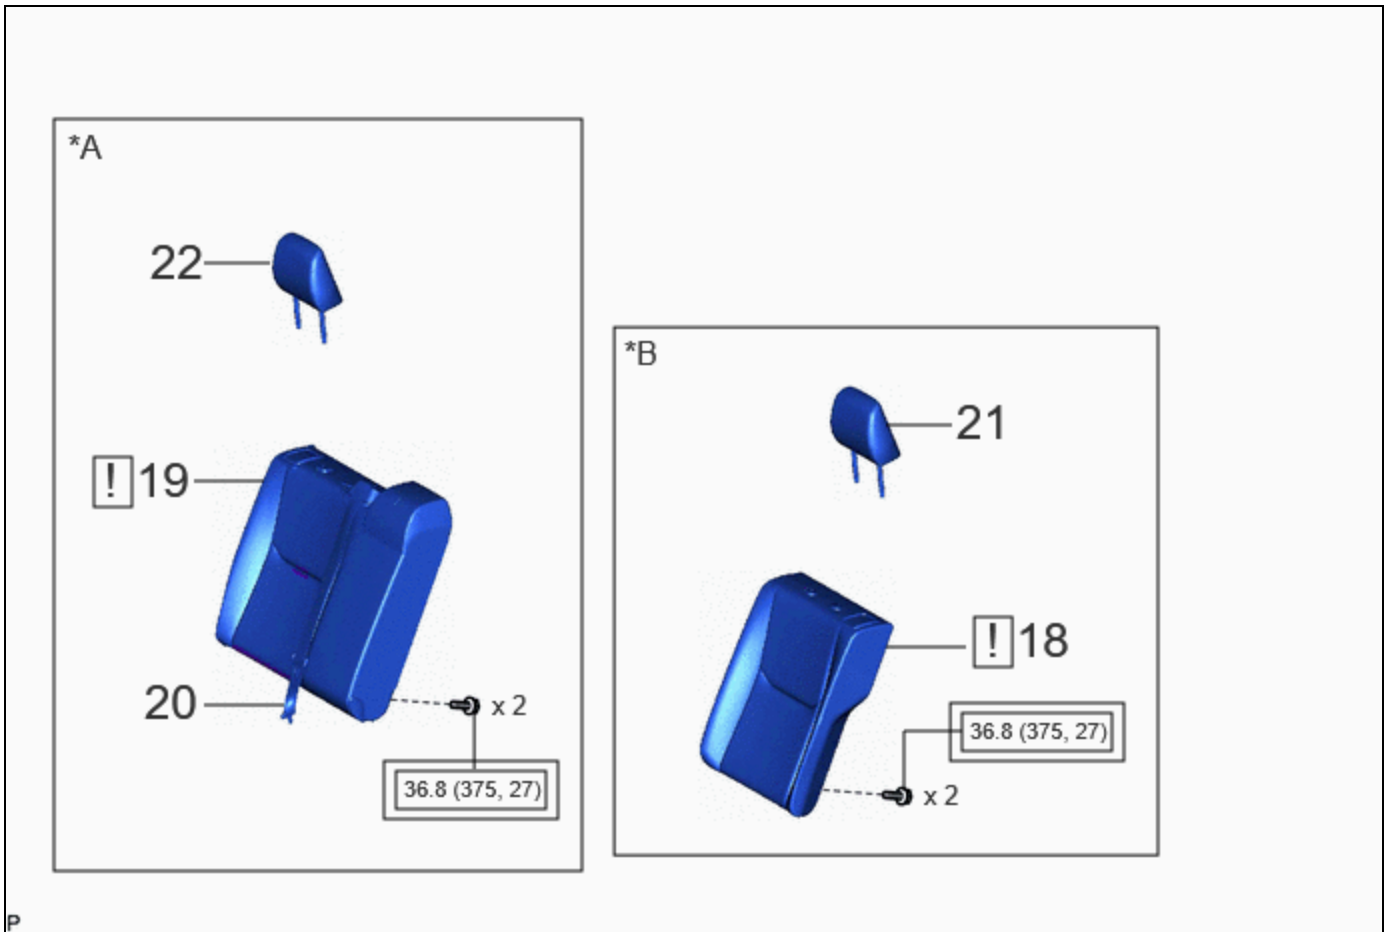

PROCEDURE		PART NAME CODE			
18	REAR SEATBACK ASSEMBLY LH	-	INFO	-	-
19	REAR SEATBACK ASSEMBLY RH	-	INFO	-	-
20	REAR CENTER SEAT OUTER BELT ASSEMBLY	73350C	-	-	-
21	REAR SEAT HEADREST ASSEMBLY	71940A	-	-	-
22	REAR SEAT HEADREST ASSEMBLY	71940A	-	-	-

*A	for RH Side	*B	for LH Side
	Tightening torque for "Major areas involving basic vehicle performance such as moving/turning/stopping": N*m (kgf*cm, ft.*lbf)	-	-