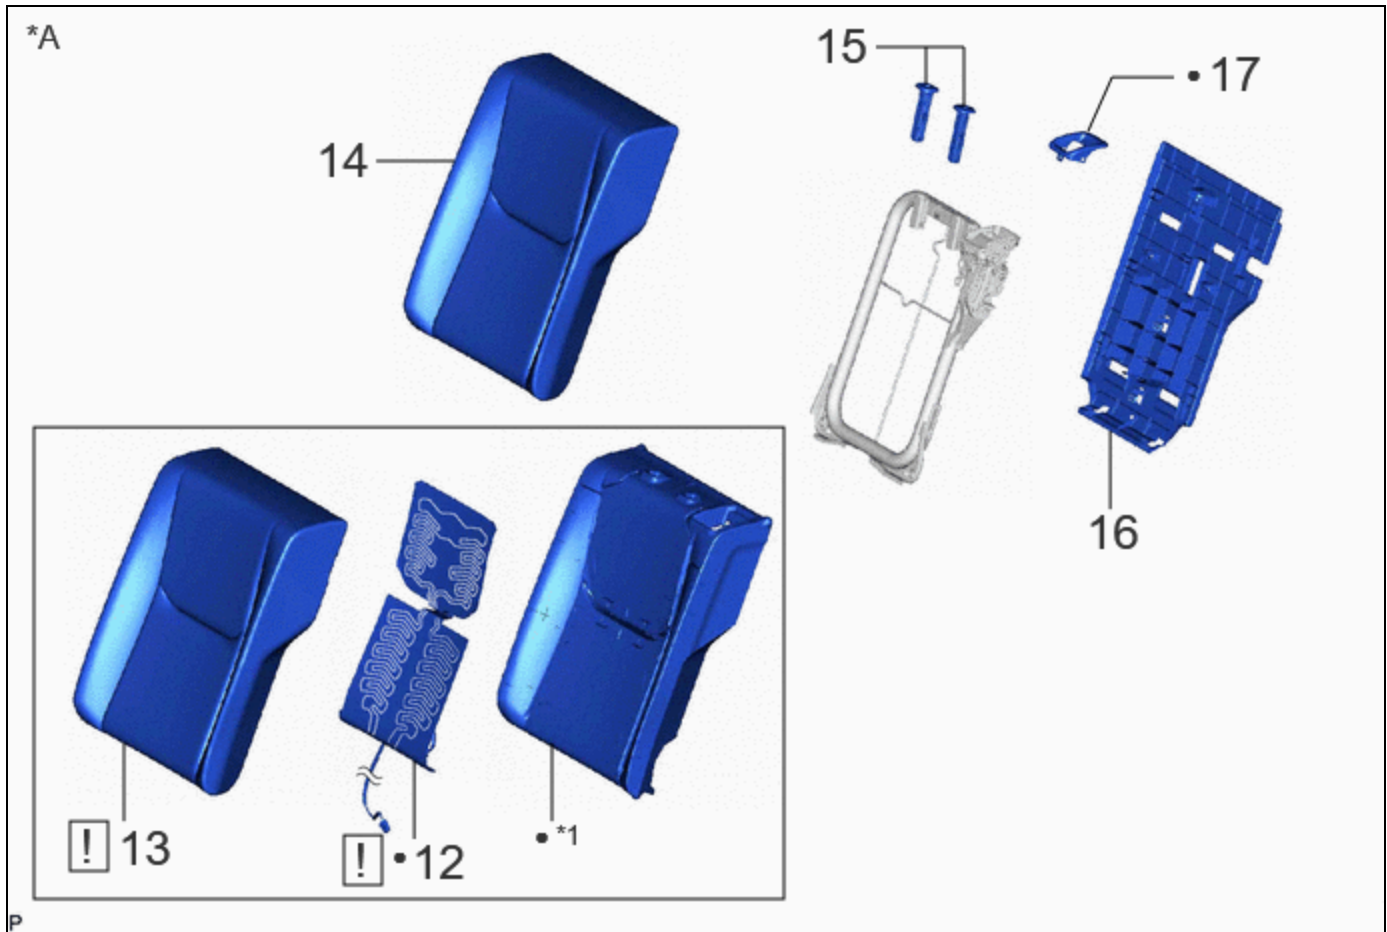

INSTALLATION

CAUTION / NOTICE / HINT

CAUTION:

Wear protective gloves. Sharp areas on the parts may injure your hands.

CAUTION / NOTICE / HINT

COMPONENTS (INSTALLATION)

PROCEDURE		PART NAME CODE			
1	REAR NO. 1 SEATBACK HEATER ASSEMBLY RH	87530A		-	-
2	SEPARATE TYPE REAR SEATBACK COVER	71077S		-	-
3	SEPARATE TYPE REAR SEATBACK COVER WITH PAD	-	-	-	-
4	REAR SEAT HEADREST SUPPORT	71931A	-	-	-
5	REAR SEATBACK BOARD SUB-ASSEMBLY RH	71701C	-	-	-
6	REAR SEAT ARMREST HINGE SHIM	72839	-	-	-
7	REAR SEAT CENTER ARMREST ASSEMBLY	72830	-	-	-
8	CENTER ARMREST HINGE COVER	72868B	-	-	-
9	REAR SEATBACK UPPER LOCK BEZEL	72667	-	-	-
10	REAR SEAT SHOULDER BELT COVER	73373	-	-	-
11	SEAT BELT ANCHOR COVER CAP	73178A	-	-	-

*A	for RH Side	-	-
*1	SEPARATE TYPE REAR SEATBACK PAD RH	-	-
	N*m (kgf*cm, ft.*lbf): Specified torque	•	Non-reusable part

PROCEDURE		PART NAME CODE			
12	REAR NO. 1 SEATBACK HEATER ASSEMBLY LH	87530	INFO	-	-
13	SEPARATE TYPE REAR SEATBACK COVER	71078S	INFO	-	-
14	SEPARATE TYPE REAR SEATBACK COVER WITH PAD	-	-	-	-
15	REAR SEAT HEADREST SUPPORT	71931A	-	-	-
16	REAR SEATBACK BOARD SUB-ASSEMBLY LH	71702C	-	-	-
17	REAR SEATBACK UPPER LOCK BEZEL	72667	-	-	-