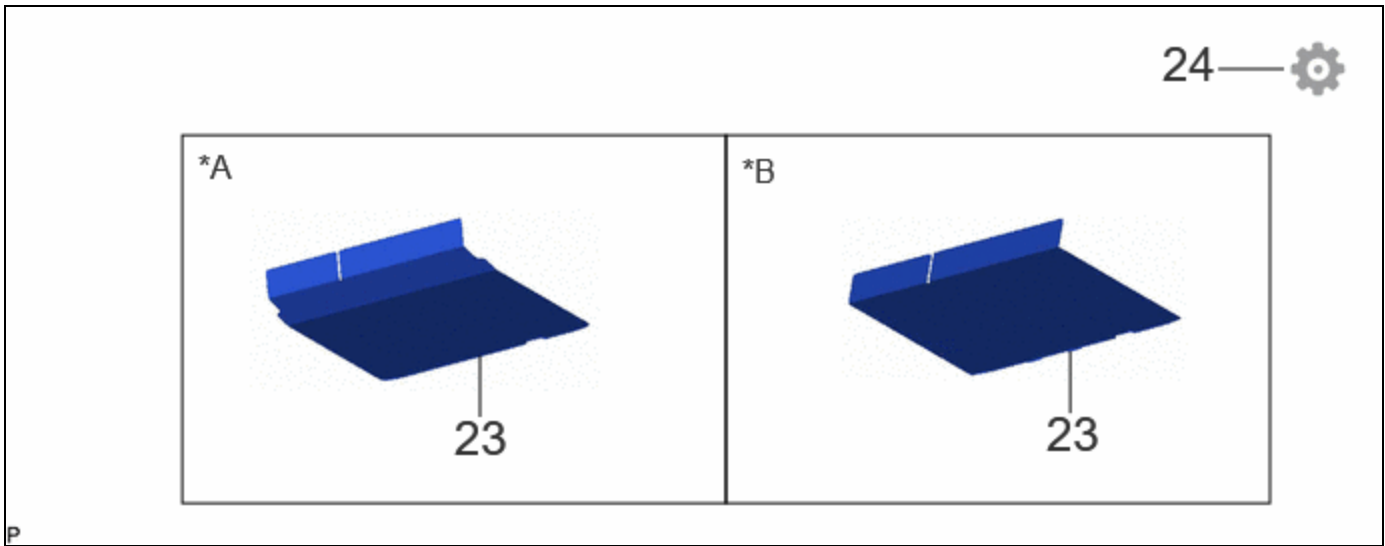

PROCEDURE		PART NAME CODE			
23	DECK BOARD ASSEMBLY	58410B	-	-	-
24	CHECK SEAT HEATER	-	-	-	INFO

*A	for Type A	*B	for Type B