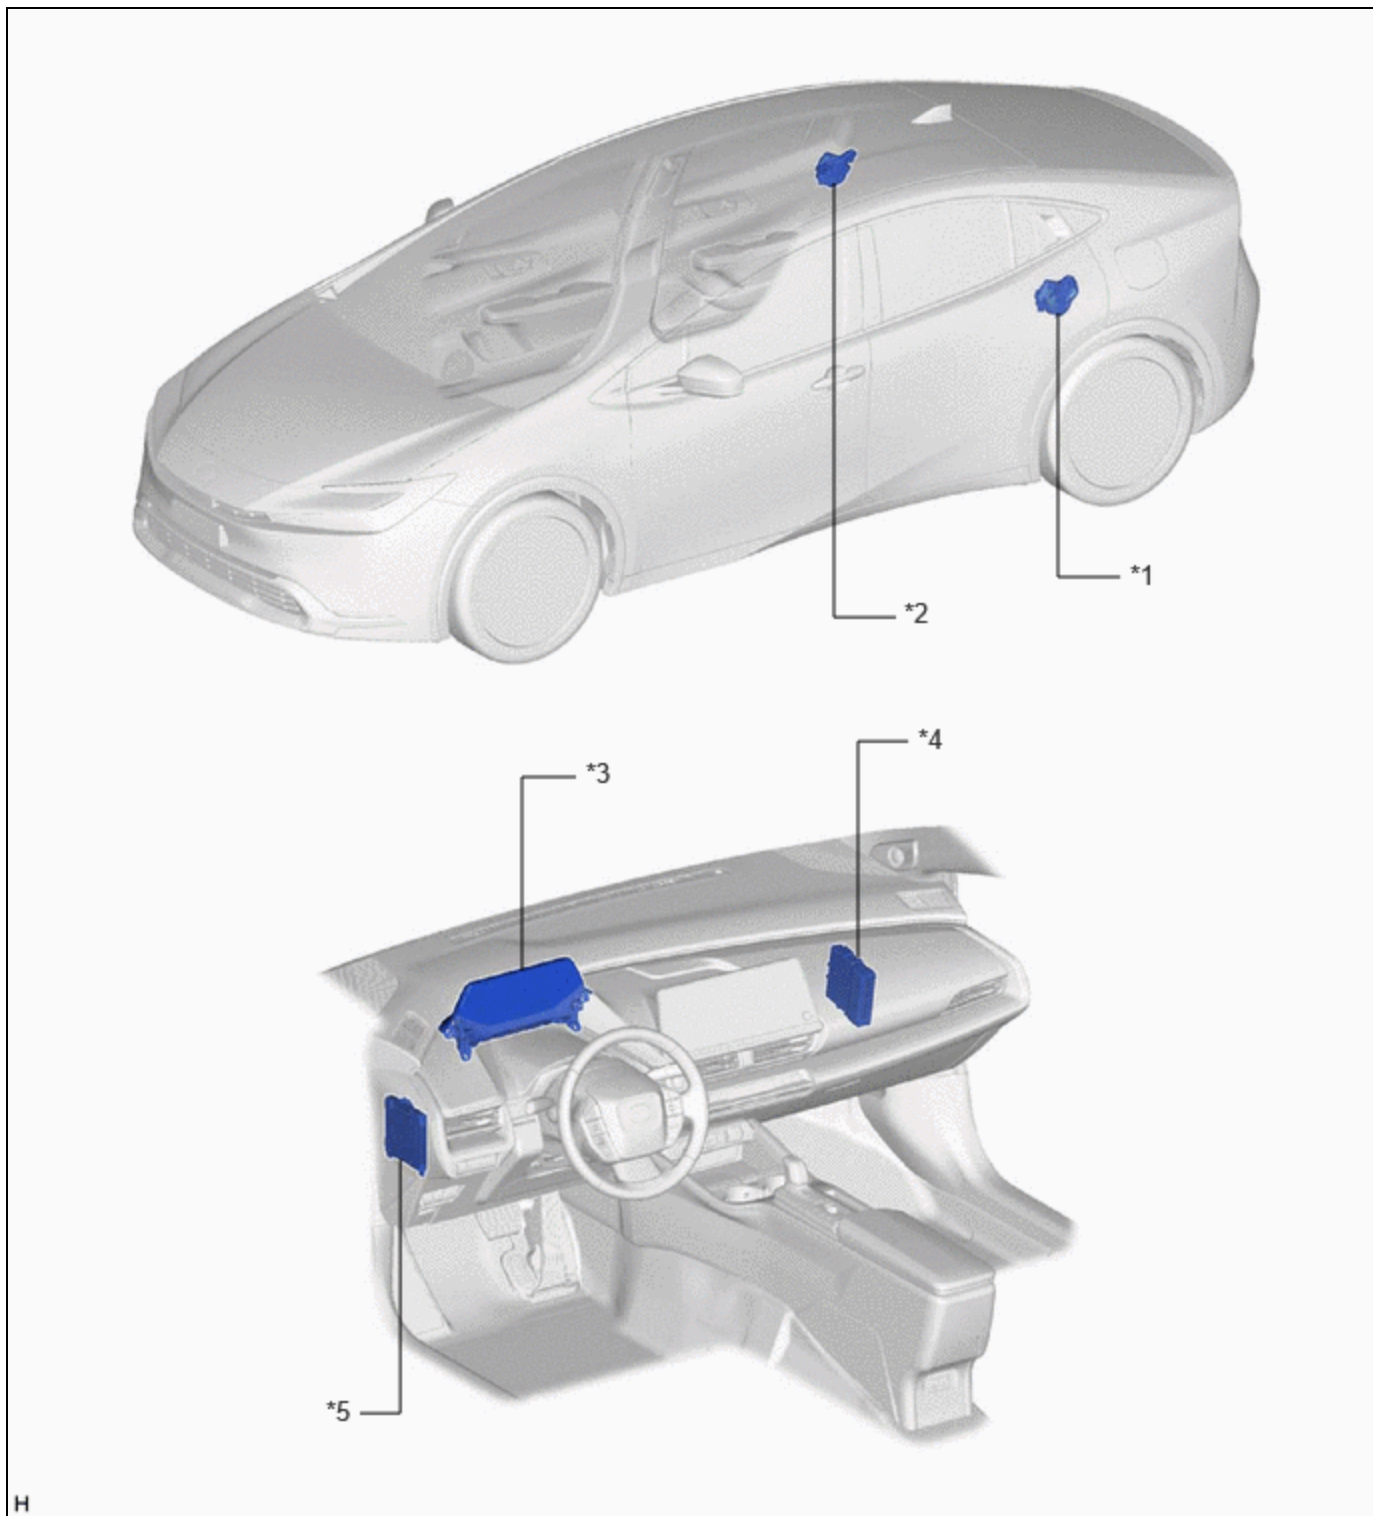

Last Modified: 12-04-2024	6.11:8.1.0	Doc ID: RM1000000029X4M
Model Year Start: 2023	Model: Prius Prime	Prod Date Range: [12/2022 -]
Title: SEAT: REAR SEAT REMINDER SYSTEM: PARTS LOCATION; 2023 - 2024 MY Prius Prius Prime [12/2022 -]		

PARTS LOCATION

ILLUSTRATION

*1	REAR DOOR LOCK WITH MOTOR ASSEMBLY LH	*2	REAR DOOR LOCK WITH MOTOR ASSEMBLY RH
*3	COMBINATION METER ASSEMBLY	*4	HYBRID VEHICLE CONTROL ECU
*5	MAIN BODY ECU (MULTIPLEX NETWORK BODY ECU)	-	-