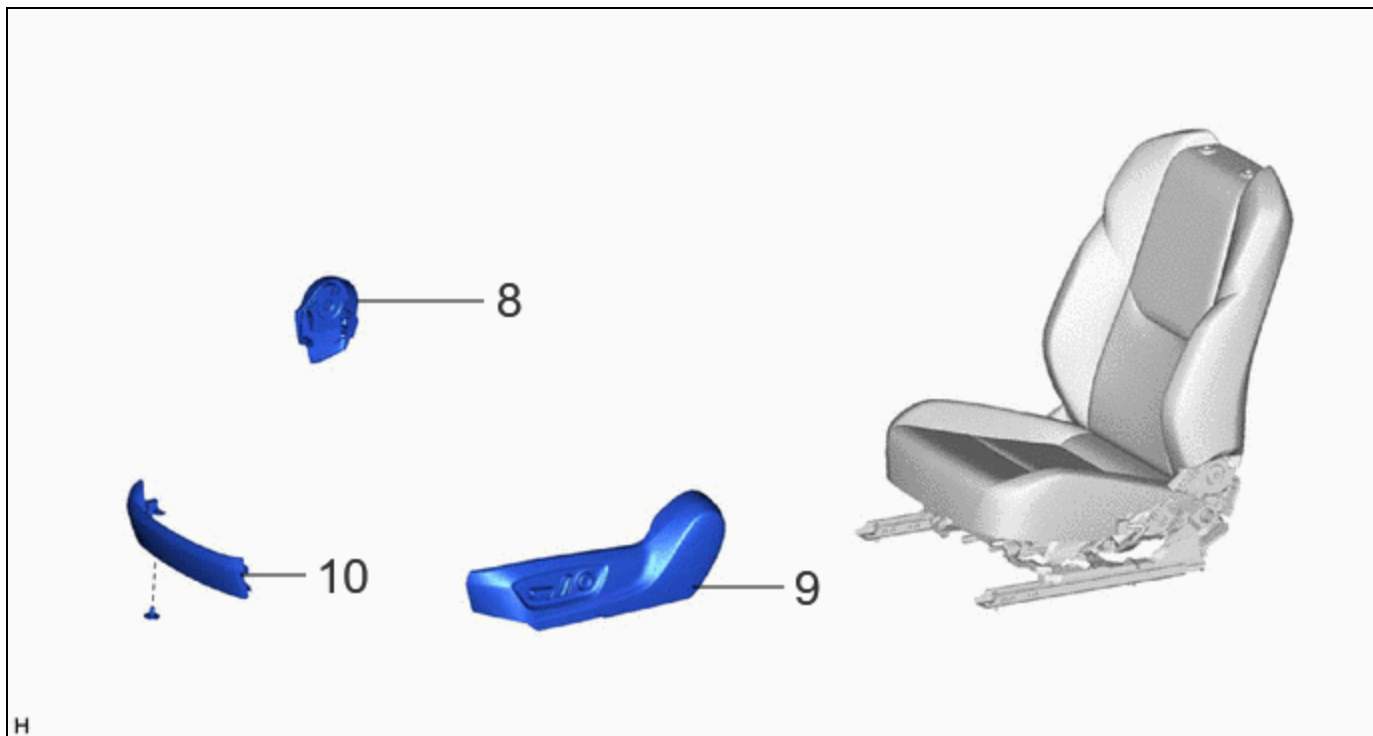

PROCEDURE		PART NAME CODE			
7	SEPARATE TYPE FRONT SEATBACK ASSEMBLY	-	-	-	-

*1	SEPARATE TYPE FRONT SEAT CUSHION ASSEMBLY	-	-
	Tightening torque for "Major areas involving basic vehicle performance such as moving/turning/stopping": N*m (kgf*cm, ft.*lbf)	-	-

PROCEDURE		PART NAME CODE			
8	FRONT SEAT INNER CUSHION SHIELD	71862	-	-	-
9	FRONT SEAT CUSHION SHIELD	71812D	-	-	-
10	FRONT SEAT FRONT CUSHION SHIELD	71868N	-	-	-