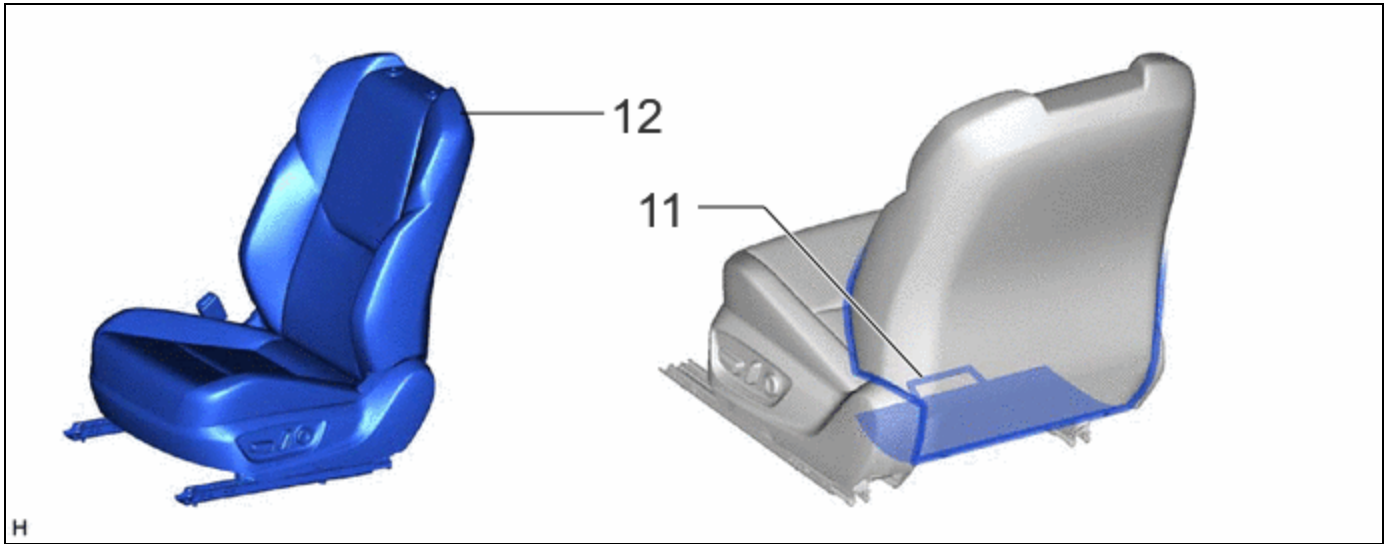

PROCEDURE		PART NAME CODE			
11	CONNECT SEPARATE TYPE FRONT SEATBACK COVER	71074S	-	-	-
12	FRONT SEAT ASSEMBLY	-	-	-	-

PROCEDURE

1. INSTALL FRONT NO. 2 SEATBACK EDGE PROTECTOR
  2. INSTALL SEATBACK CLIMATE CONTROL BLOWER (w/ Climate Control Seat System)
  3. INSTALL FRONT SEATBACK FELT
  4. INSTALL LUMBAR SUPPORT ADJUSTER ASSEMBLY
  5. INSTALL SEPARATE TYPE FRONT SEATBACK COVER WITH PAD
  6. INSTALL FRONT SEAT HEADREST SUPPORT
  7. INSTALL SEPARATE TYPE FRONT SEATBACK ASSEMBLY
2. Click here [INFO](#)
8. INSTALL FRONT SEAT INNER CUSHION SHIELD
  9. INSTALL FRONT SEAT CUSHION SHIELD
  10. INSTALL FRONT SEAT FRONT CUSHION SHIELD
  11. CONNECT SEPARATE TYPE FRONT SEATBACK COVER
  12. INSTALL FRONT SEAT ASSEMBLY

Click here [INFO](#)