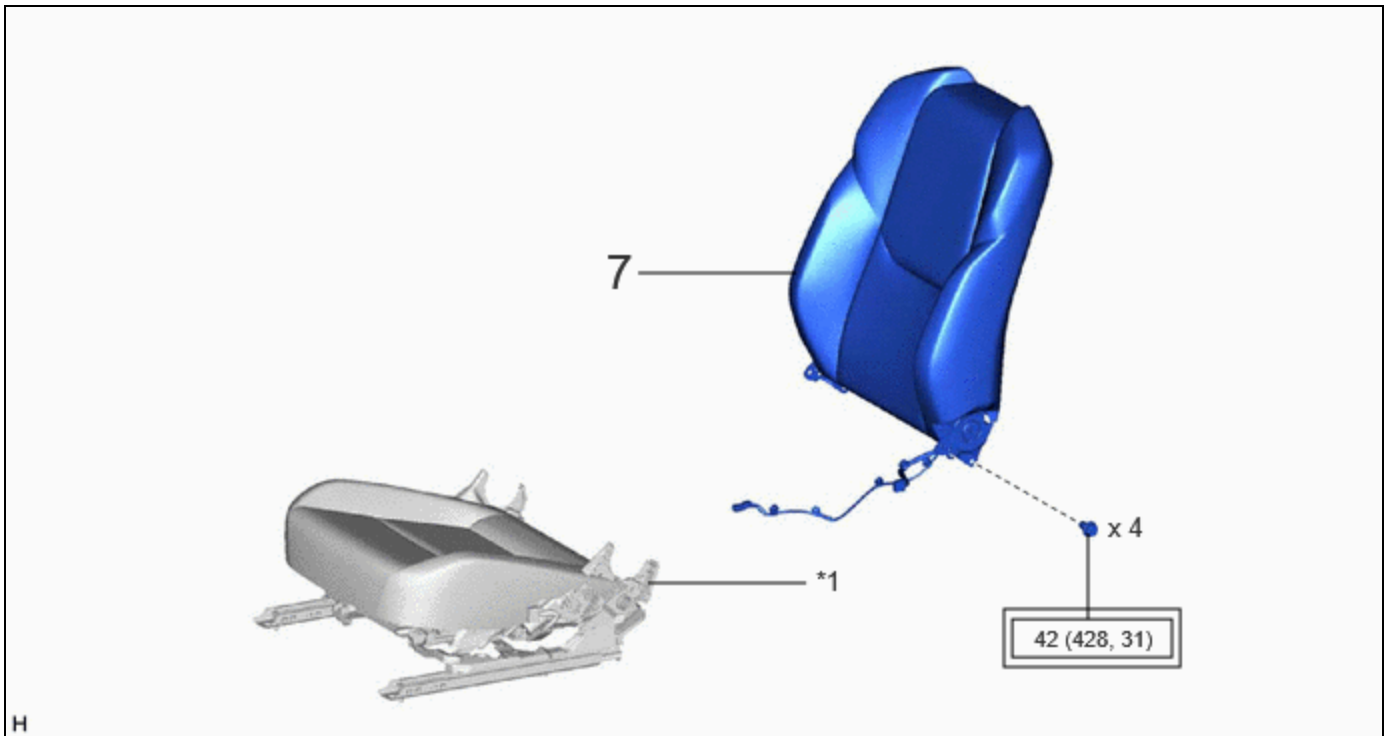

H

PROCEDURE	PART NAME CODE	!	📄	⚙️
5 SEPARATE TYPE FRONT SEATBACK COVER WITH PAD	-	-	-	-
6 FRONT SEAT HEADREST SUPPORT	71931	-	-	-

H