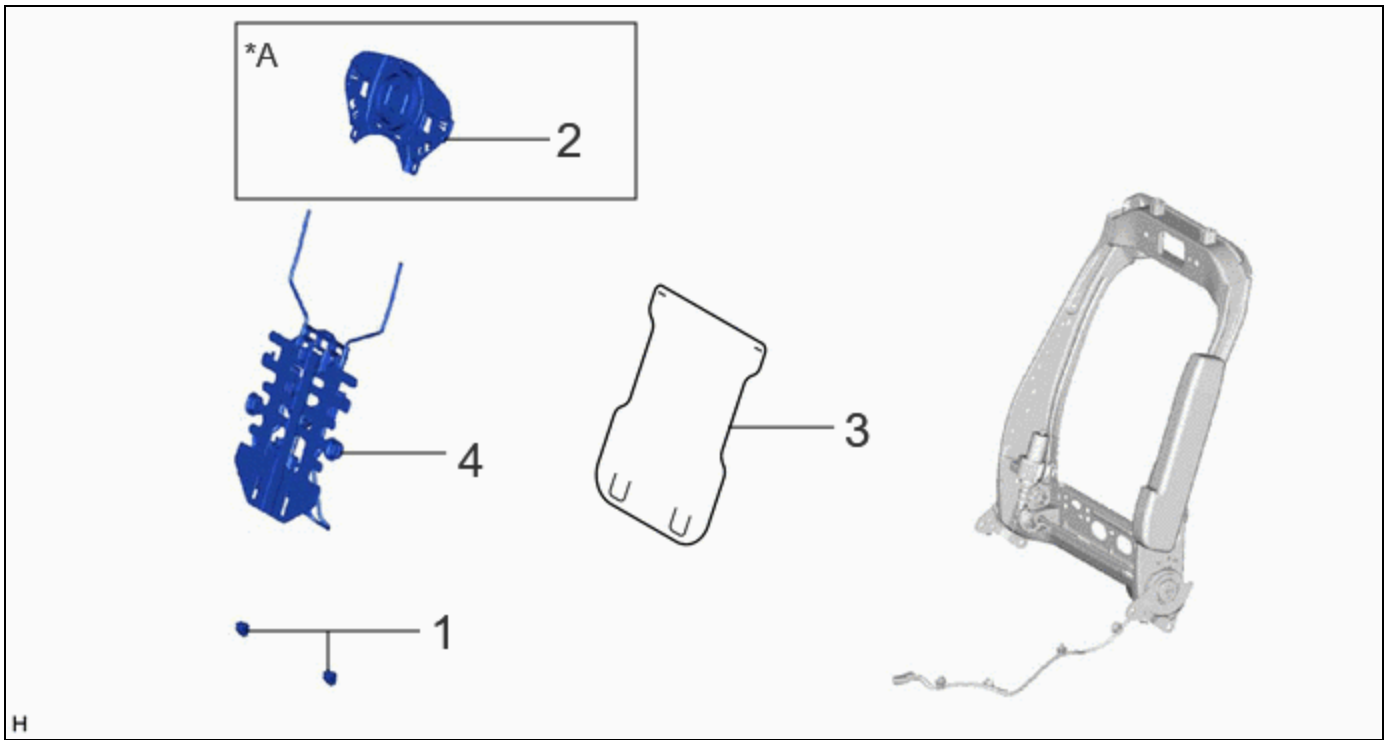

INSTALLATION

CAUTION / NOTICE / HINT

CAUTION:

Wear protective gloves. Sharp areas on the parts may injure your hands.

CAUTION / NOTICE / HINT

COMPONENTS (INSTALLATION)

PROCEDURE		PART NAME CODE			
1	FRONT NO. 2 SEATBACK EDGE PROTECTOR	71588	-	-	-
2	SEATBACK CLIMATE CONTROL BLOWER	85867A	-	-	-
3	FRONT SEATBACK FELT	79977H	-	-	-
4	LUMBAR SUPPORT ADJUSTER ASSEMBLY	72760D	-	-	-