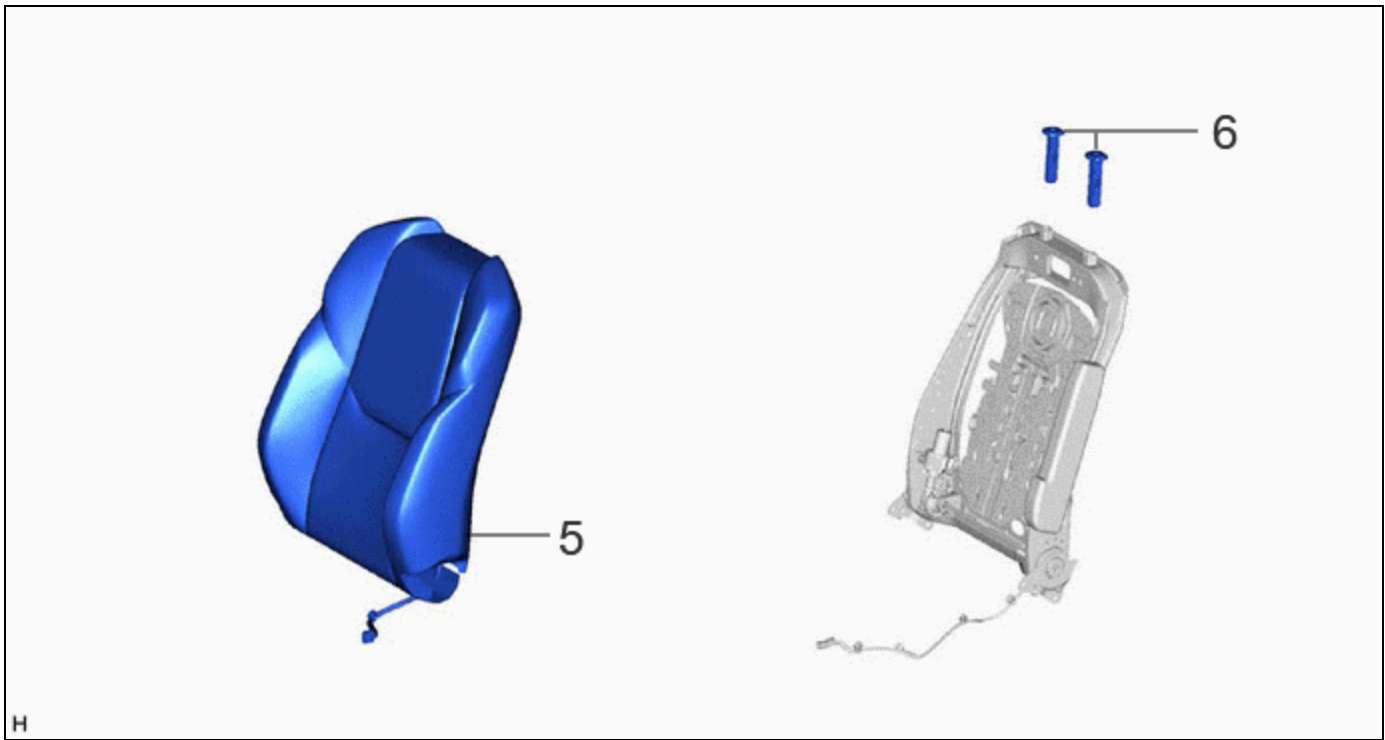

H

PROCEDURE	PART NAME CODE	!	📄	⚙️
5 SEPARATE TYPE FRONT SEATBACK COVER WITH PAD	-	-	-	-
6 FRONT SEAT HEADREST SUPPORT	71931	-	-	-