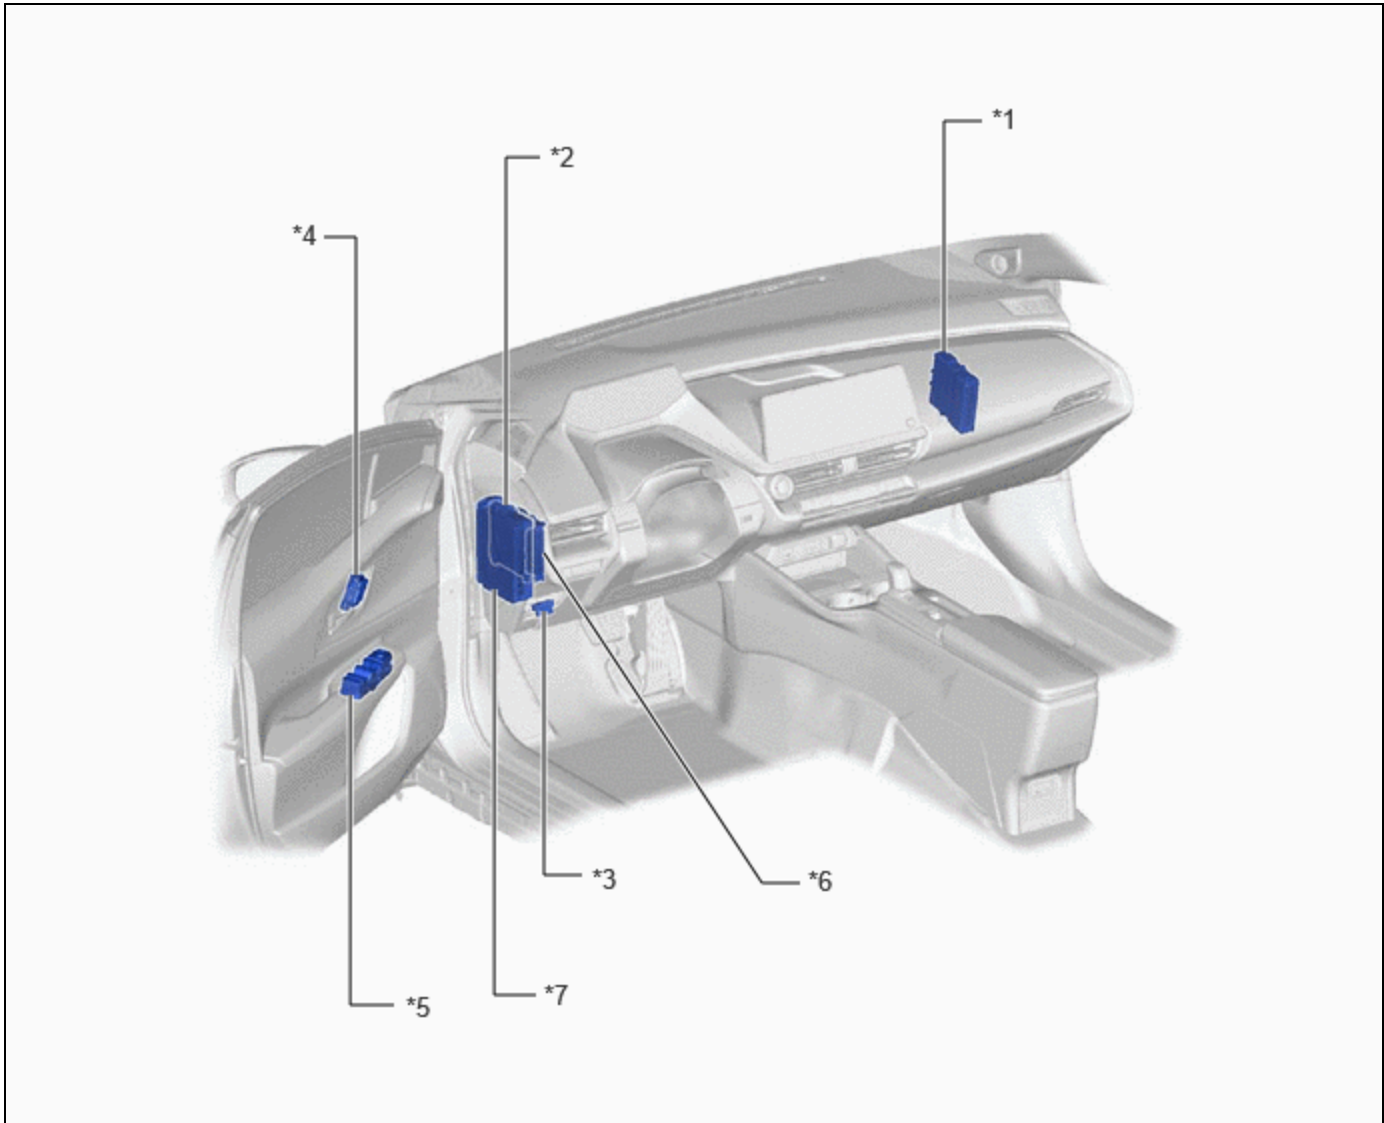

## PARTS LOCATION

### ILLUSTRATION

*1	HYBRID VEHICLE CONTROL ECU	*2	MAIN BODY ECU (MULTIPLEX NETWORK BODY ECU)
*3	DLC3	*4	SEAT MEMORY SWITCH
*5	MULTIPLEX NETWORK MASTER SWITCH ASSEMBLY - DOOR CONTROL SWITCH	*6	CERTIFICATION ECU (SMART KEY ECU ASSEMBLY)
*7	POWER DISTRIBUTION BOX ASSEMBLY - P/SEAT D FUSE - ECU-DCC NO. 2 FUSE	-	-

- ECU-IGR NO. 1 FUSE

## ILLUSTRATION

*1	SLIDE MOTOR	*2	RECLINING MOTOR
*3	FRONT VERTICAL MOTOR (POWER SEAT TILT MOTOR ASSEMBLY LH)	*4	LIFTER MOTOR (POWER SEAT LIFTER MOTOR ASSEMBLY LH)
*5	UPPER SEAT TRACK RAIL SUB-ASSEMBLY LH	*6	FRONT SEATBACK FRAME SUB-ASSEMBLY LH
*7	POSITION CONTROL ECU ASSEMBLY LH	*8	FRONT POWER SEAT SWITCH LH
*9	LUMBAR SUPPORT ADJUSTER ASSEMBLY LH	*10	FRONT SEAT INNER BELT ASSEMBLY LH