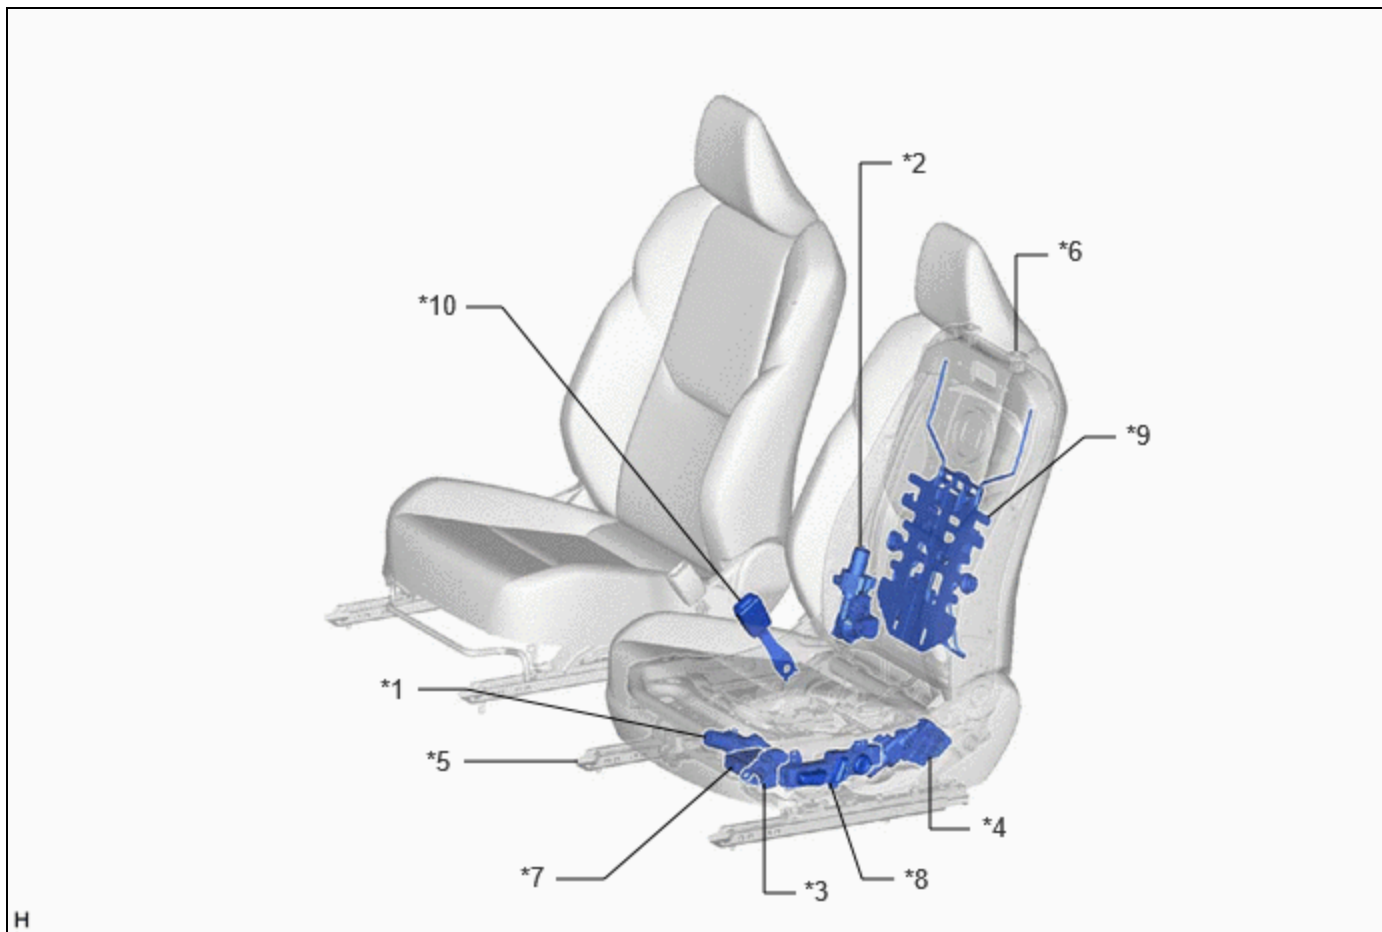

## PARTS LOCATION

### ILLUSTRATION

*1	HYBRID VEHICLE CONTROL ECU	*2	MAIN BODY ECU (MULTIPLEX NETWORK BODY ECU)
*3	DLC3	*4	SEAT MEMORY SWITCH
*5	MULTIPLEX NETWORK MASTER SWITCH ASSEMBLY - DOOR CONTROL SWITCH	*6	CERTIFICATION ECU (SMART KEY ECU ASSEMBLY)
*7	POWER DISTRIBUTION BOX ASSEMBLY - P/SEAT D FUSE - ECU-DCC NO. 2 FUSE	-	-

## ILLUSTRATION

*1	SLIDE MOTOR	*2	RECLINING MOTOR
*3	FRONT VERTICAL MOTOR (POWER SEAT TILT MOTOR ASSEMBLY LH)	*4	LIFTER MOTOR (POWER SEAT LIFTER MOTOR ASSEMBLY LH)
*5	UPPER SEAT TRACK RAIL SUB-ASSEMBLY LH	*6	FRONT SEATBACK FRAME SUB-ASSEMBLY LH
*7	POSITION CONTROL ECU ASSEMBLY LH	*8	FRONT POWER SEAT SWITCH LH
*9	LUMBAR SUPPORT ADJUSTER ASSEMBLY LH	*10	FRONT SEAT INNER BELT ASSEMBLY LH