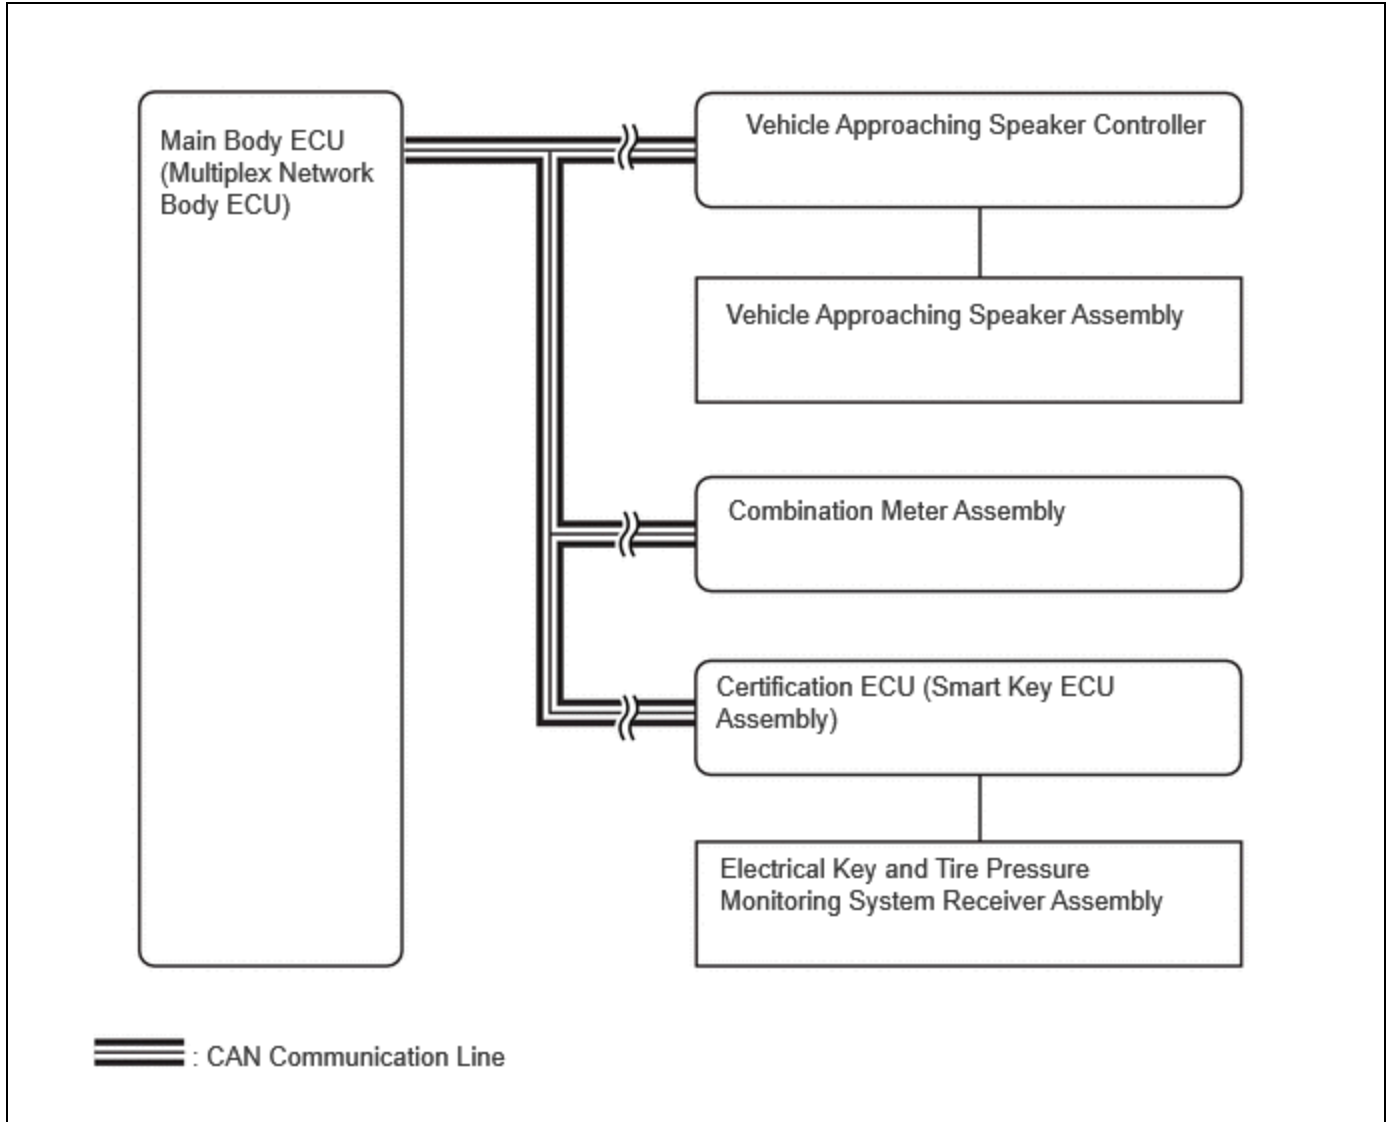

Last Modified: 12-04-2024	6.11:8.1.0	Doc ID: RM10000000299K7
Model Year Start: 2023	Model: Prius Prime	Prod Date Range: [12/2022 -]
Title: DOOR LOCK: WIRELESS DOOR LOCK CONTROL SYSTEM: SYSTEM DIAGRAM; 2023 - 2024 MY Prius Prius Prime [12/2022 -]		

SYSTEM DIAGRAM

POWER DOOR LOCK CONTROL SYSTEM

Click here [INFO](#)