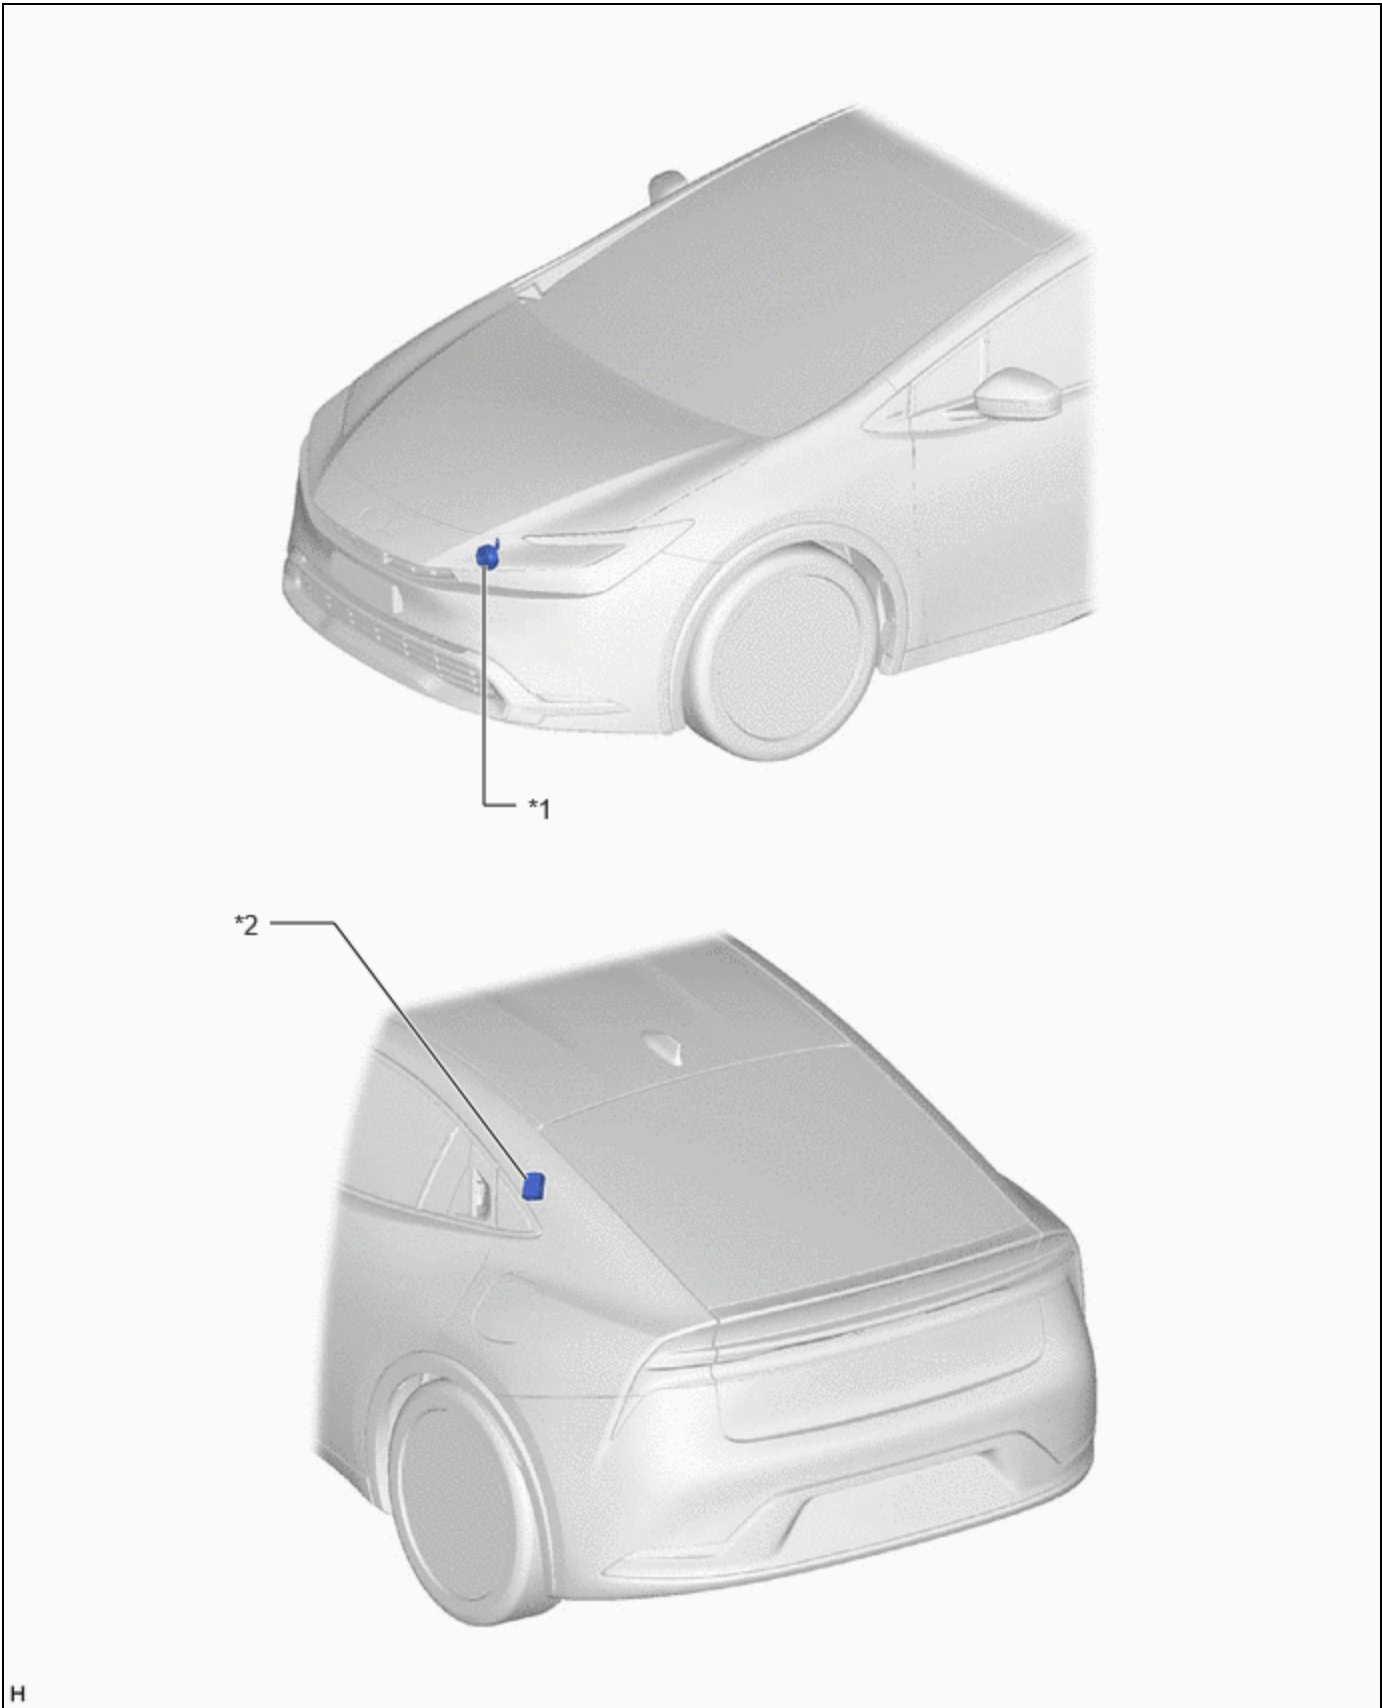

Last Modified: 12-04-2024	6.11:8.1.0	Doc ID: RM10000000299K6
Model Year Start: 2023	Model: Prius Prime	Prod Date Range: [12/2022 -]
Title: DOOR LOCK: WIRELESS DOOR LOCK CONTROL SYSTEM: PARTS LOCATION; 2023 - 2024 MY Prius Prius Prime [12/2022 -]		

[PARTS LOCATION](#)

[ILLUSTRATION](#)

*1	WIRELESS DOOR LOCK BUZZER (VEHICLE APPROACHING SPEAKER ASSEMBLY)	*2	ELECTRICAL KEY AND TIRE PRESSURE MONITORING SYSTEM RECEIVER ASSEMBLY
----	---	----	--

ILLUSTRATION