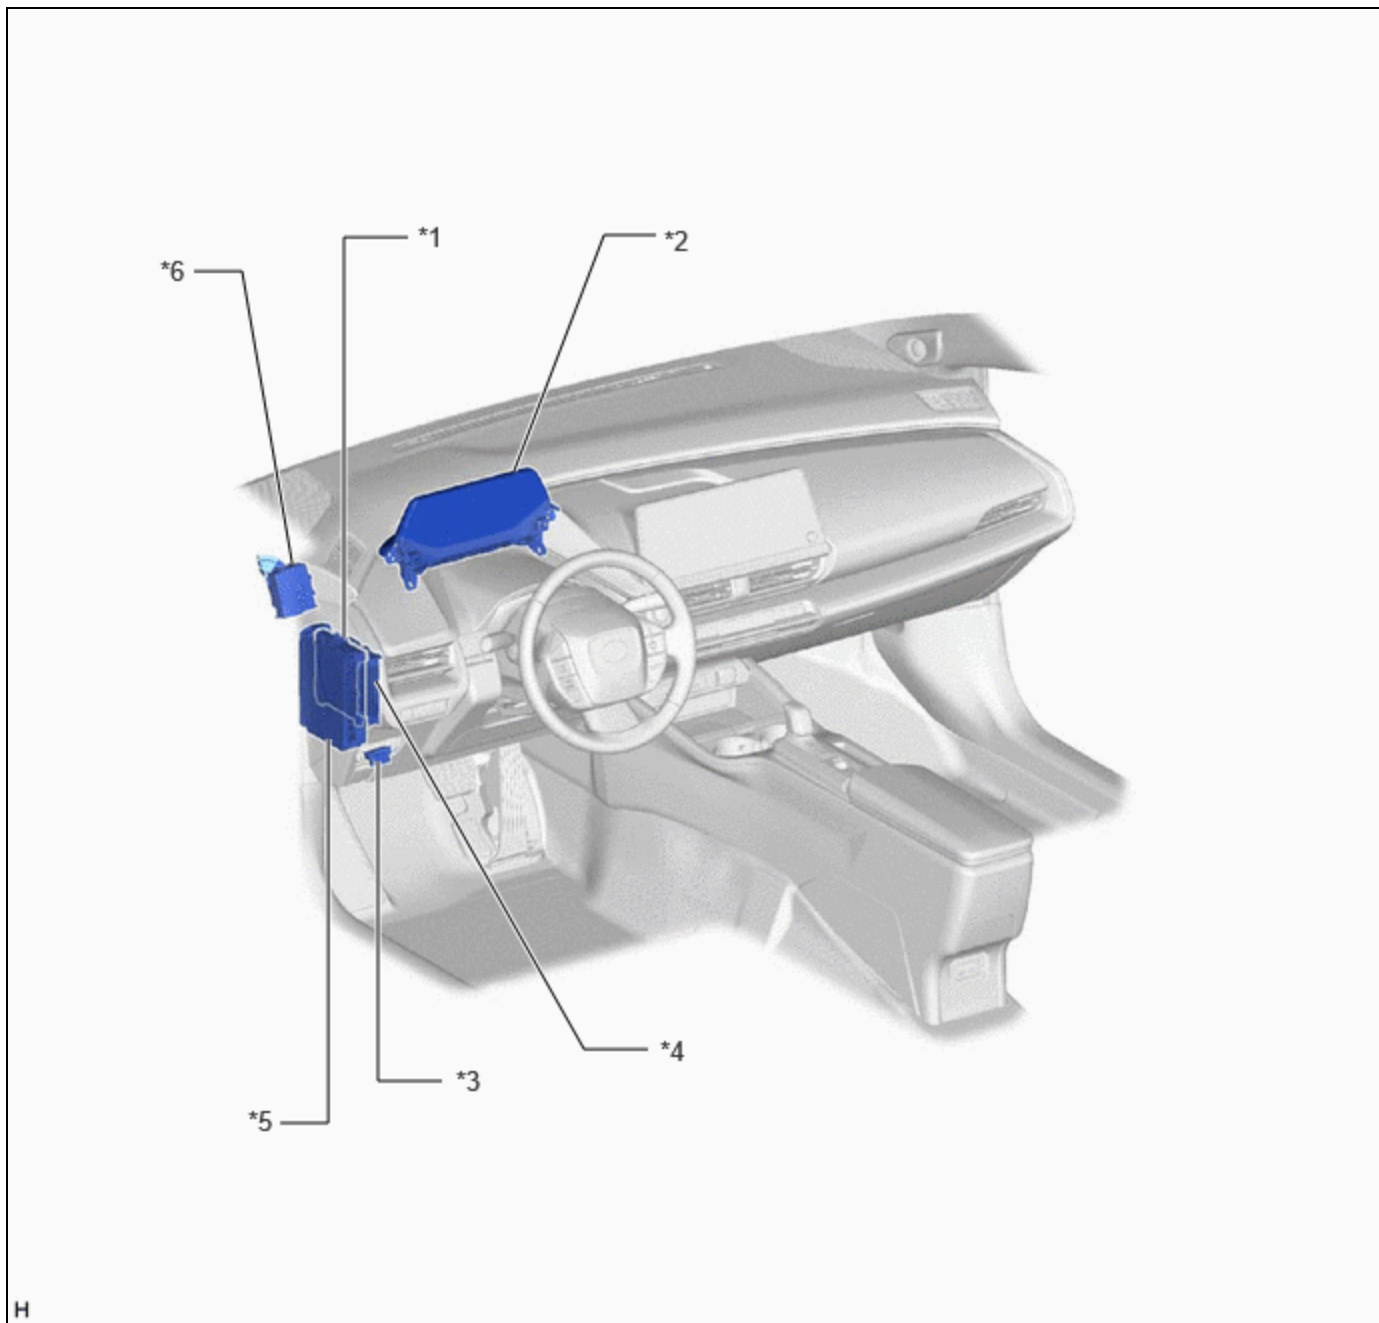

Last Modified: 12-04-2024	6.11:8.1.0	Doc ID: RM10000000299K6
Model Year Start: 2023	Model: Prius Prime	Prod Date Range: [12/2022 -]
Title: DOOR LOCK: WIRELESS DOOR LOCK CONTROL SYSTEM: PARTS LOCATION; 2023 - 2024 MY Prius Prius Prime [12/2022 -]		

[PARTS LOCATION](#)

[ILLUSTRATION](#)

*1	WIRELESS DOOR LOCK BUZZER (VEHICLE APPROACHING SPEAKER ASSEMBLY)	*2	ELECTRICAL KEY AND TIRE PRESSURE MONITORING SYSTEM RECEIVER ASSEMBLY
----	---	----	--

ILLUSTRATION

H

*1	MAIN BODY ECU (MULTIPLEX NETWORK BODY ECU)	*2	COMBINATION METER ASSEMBLY
*3	DLC3	*4	CERTIFICATION ECU (SMART KEY ECU ASSEMBLY)
*5	POWER DISTRIBUTION BOX ASSEMBLY	*6	VEHICLE APPROACHING SPEAKER CONTROLLER