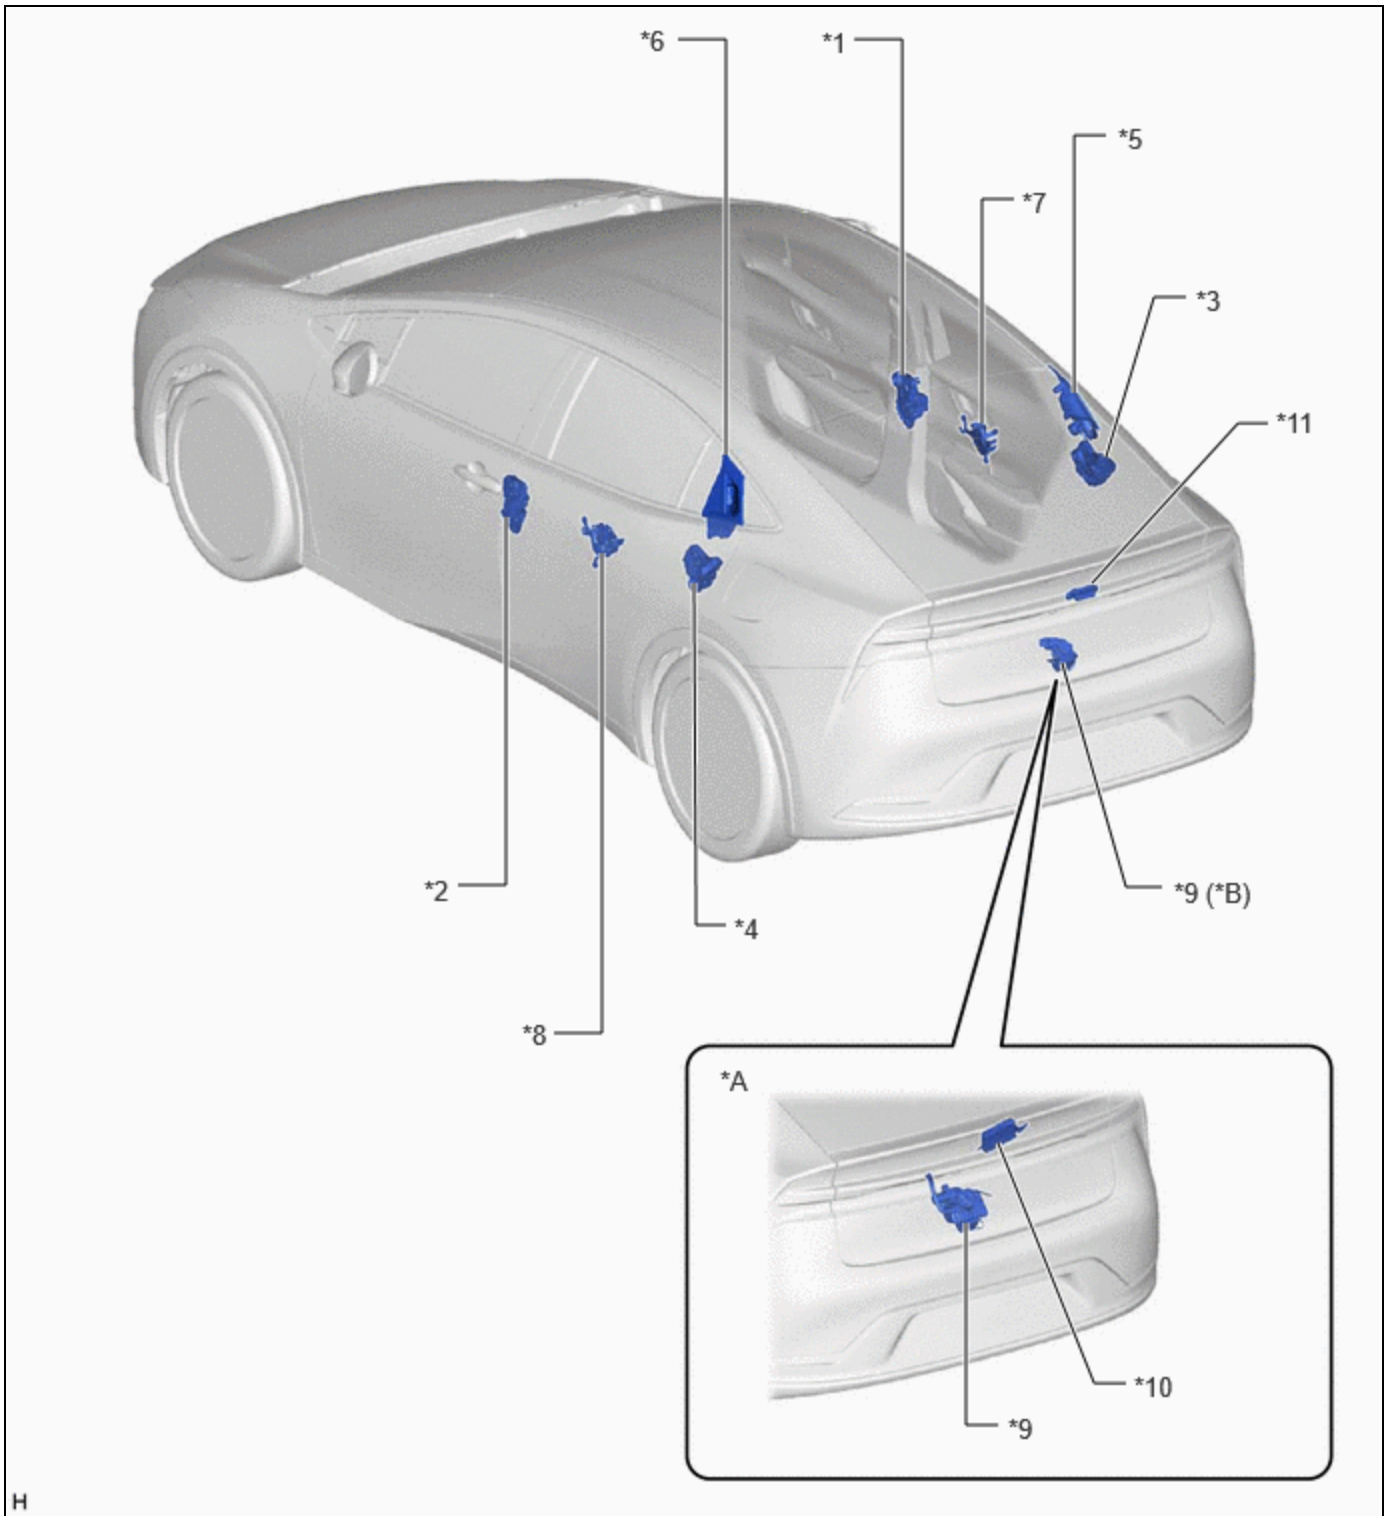

H

*A	w/ Power Back Door System	*B	w/o Power Back Door System
*1	FRONT DOOR LOCK WITH MOTOR ASSEMBLY RH - DOOR LOCK MOTOR - DOOR COURTESY SWITCH - DOOR UNLOCK DETECTION SWITCH	*2	FRONT DOOR LOCK WITH MOTOR ASSEMBLY LH - DOOR LOCK MOTOR - DOOR COURTESY SWITCH - DOOR UNLOCK DETECTION SWITCH - DOOR KEY LOCK AND UNLOCK SWITCH
*3	REAR DOOR LOCK WITH MOTOR ASSEMBLY RH	*4	REAR DOOR LOCK WITH MOTOR ASSEMBLY LH