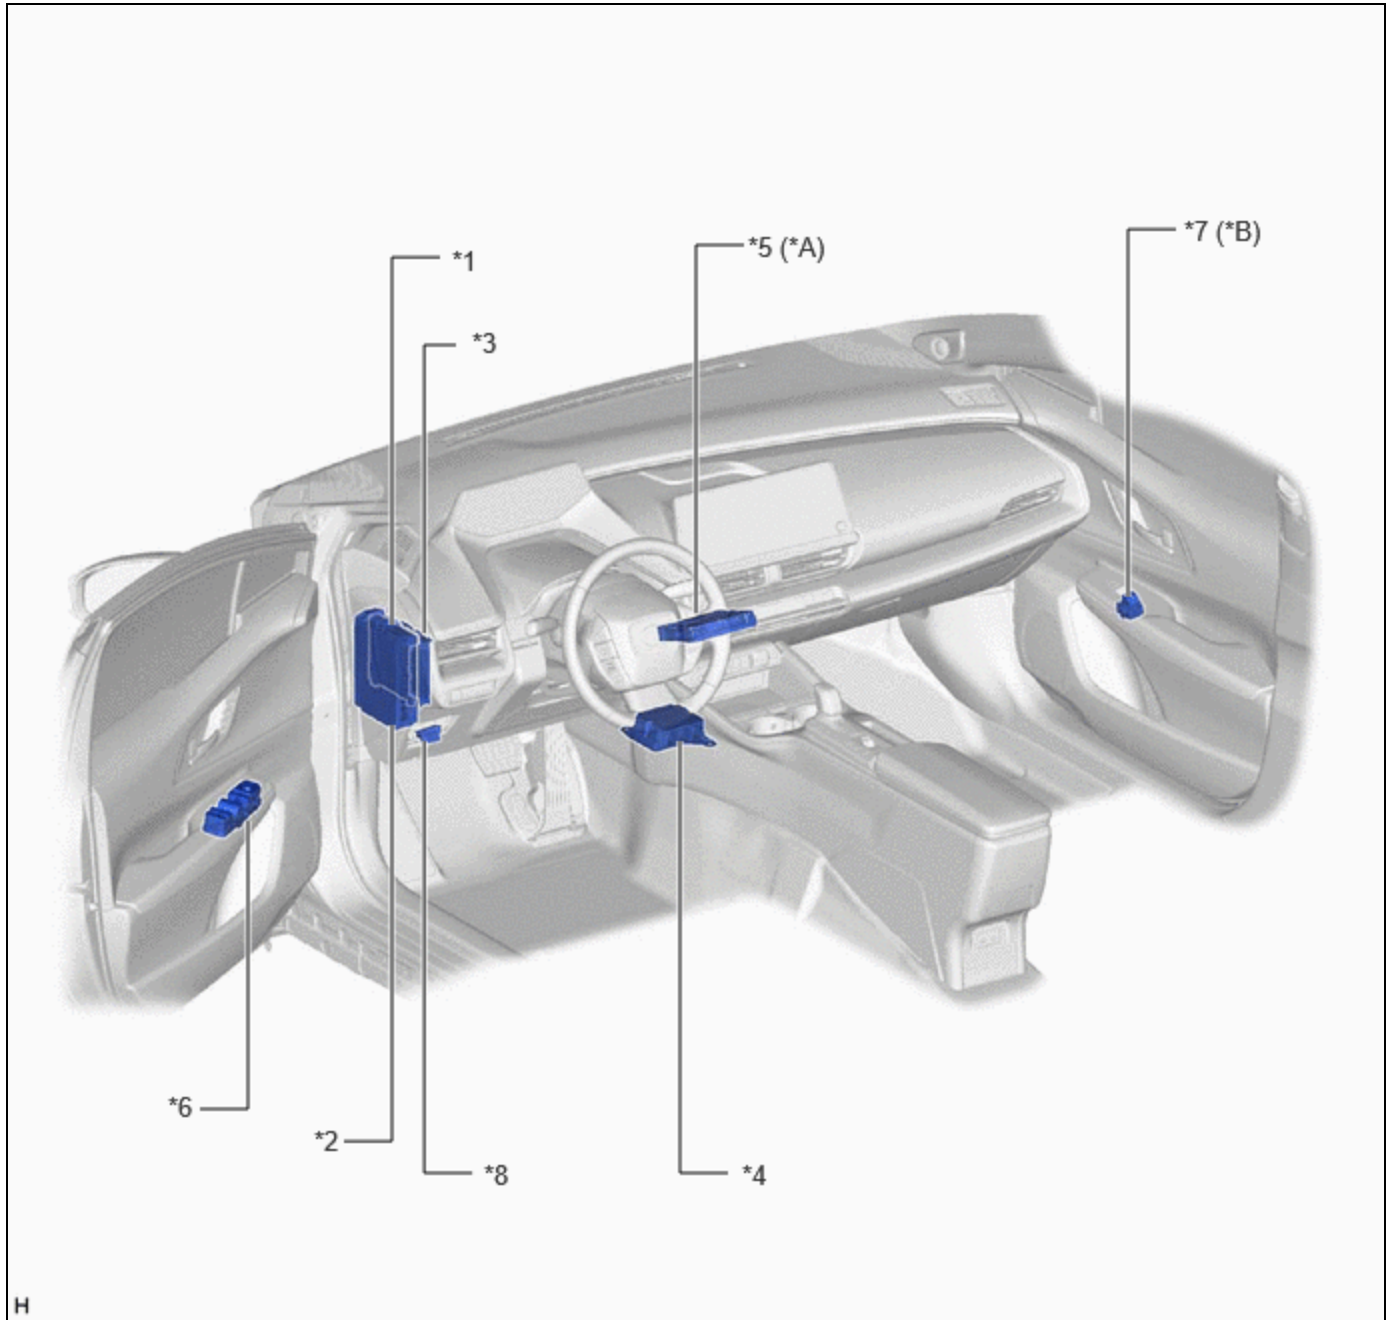

Last Modified: 12-04-2024	6.11:8.1.0	Doc ID: RM10000000299JX
Model Year Start: 2023	Model: Prius Prime	Prod Date Range: [12/2022 -]
Title: DOOR LOCK: POWER DOOR LOCK CONTROL SYSTEM: PARTS LOCATION; 2023 - 2024 MY Prius Prius Prime [12/2022 -]		

PARTS LOCATION

ILLUSTRATION

*A	for Remote Connect Compatible Type	*B	w/ Door Control Switch
*1	MAIN BODY ECU (MULTIPLEX NETWORK BODY ECU)	*2	POWER DISTRIBUTION BOX ASSEMBLY - DOOR BACK FUSE - ALL DOOR LOCK RELAY