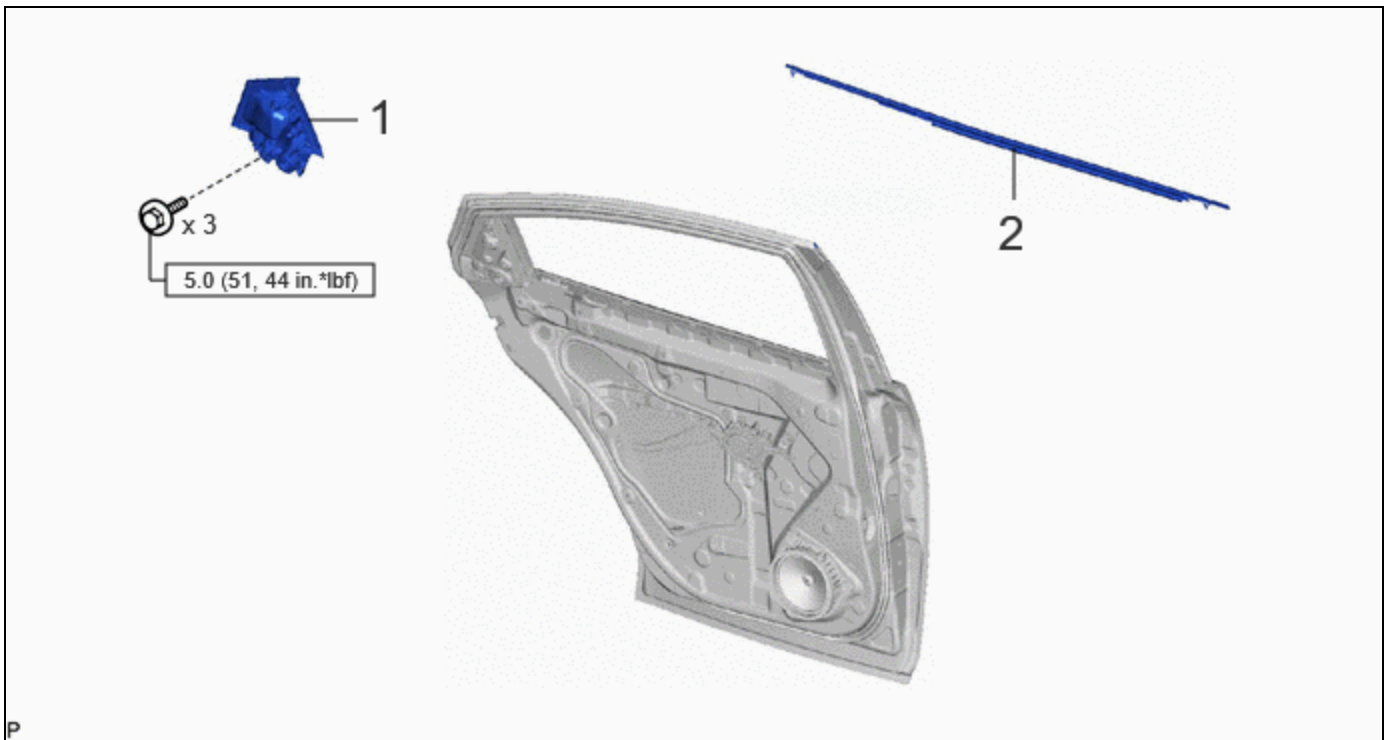

INSTALLATION

CAUTION / NOTICE / HINT

HINT:

- Use the same procedure for the RH side and LH side.
- The following procedure is for the LH side.

CAUTION / NOTICE / HINT

COMPONENTS (INSTALLATION)

PROCEDURE		PART NAME CODE			
1	REAR DOOR OUTSIDE HANDLE ASSEMBLY	69240	-	-	-
2	REAR DOOR BELT MOULDING ASSEMBLY	75740	-	-	-