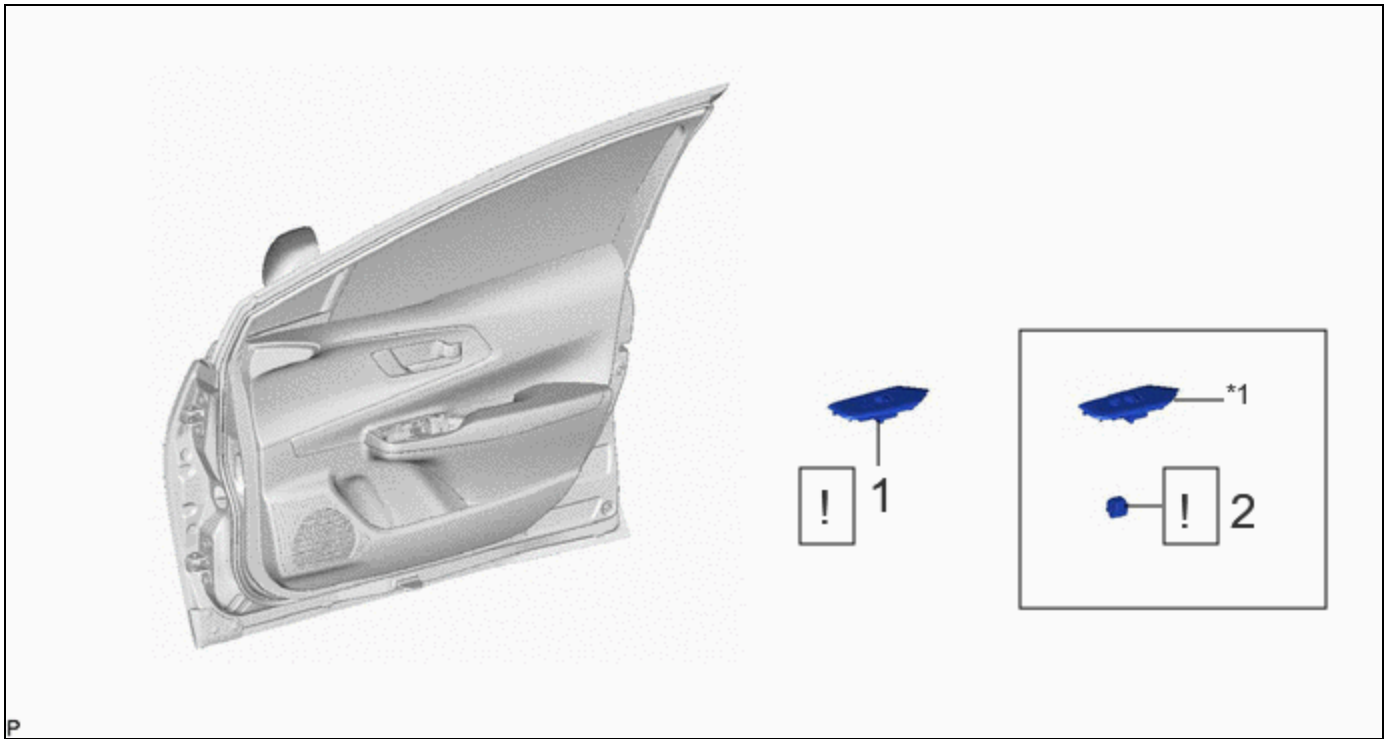

REMOVAL

CAUTION / NOTICE / HINT

COMPONENTS (REMOVAL)

	PROCEDURE	PART NAME CODE			
1	POWER WINDOW REGULATOR SWITCH ASSEMBLY WITH FRONT DOOR UPPER ARMREST BASE PANEL	-	INFO	-	-
2	DOOR CONTROL SWITCH ASSEMBLY	84930	INFO	-	-