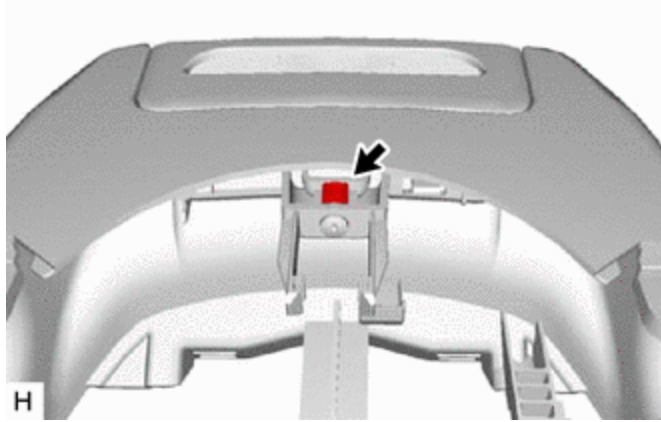

INSTALLATION

CAUTION / NOTICE / HINT

PROCEDURE		PART NAME CODE			
1	WINDSHIELD WIPER SWITCH ASSEMBLY	84650	-	-	-
2	UPPER STEERING COLUMN COVER	45286B	INFO	-	-
3	LOWER STEERING COLUMN COVER	45287	-	-	-
4	NO. 2 STEERING WHEEL LOWER COVER	45186	-	-	-
5	NO. 3 STEERING WHEEL LOWER COVER	45187	-	-	-

*A	w/o Driver Monitor Camera	*B	w/ Driver Monitor Camera
----	---------------------------	----	--------------------------

PROCEDURE

1. INSTALL WINDSHIELD WIPER SWITCH ASSEMBLY

2. INSTALL UPPER STEERING COLUMN COVER

w/ Driver Monitor Camera:

NOTICE:

As there is a possibility of the upper steering column cover cracking, do not apply oil, grease, etc., at the position shown in the illustration.

3. INSTALL LOWER STEERING COLUMN COVER