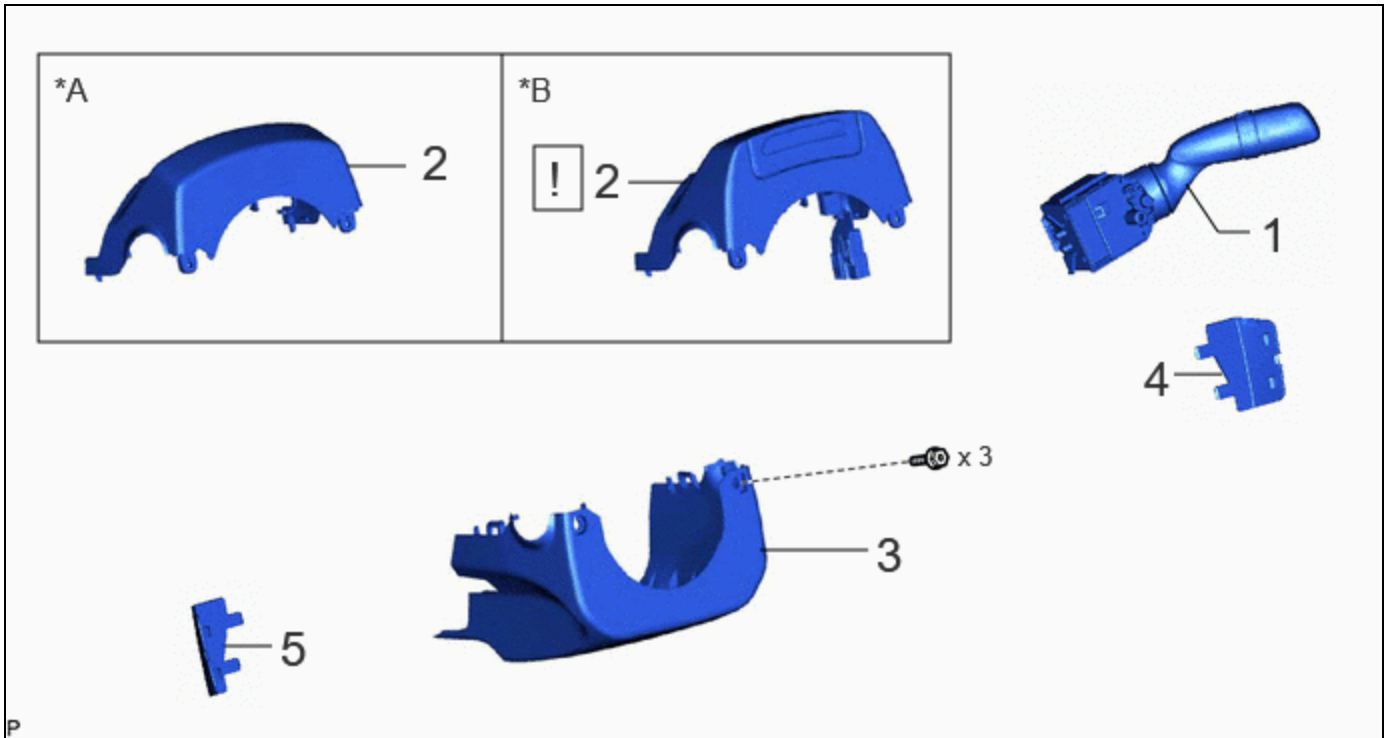

INSTALLATION

CAUTION / NOTICE / HINT

PROCEDURE		PART NAME CODE			
1	WINDSHIELD WIPER SWITCH ASSEMBLY	84650	-	-	-
2	UPPER STEERING COLUMN COVER	45286B	INFO	-	-
3	LOWER STEERING COLUMN COVER	45287	-	-	-
4	NO. 2 STEERING WHEEL LOWER COVER	45186	-	-	-
5	NO. 3 STEERING WHEEL LOWER COVER	45187	-	-	-