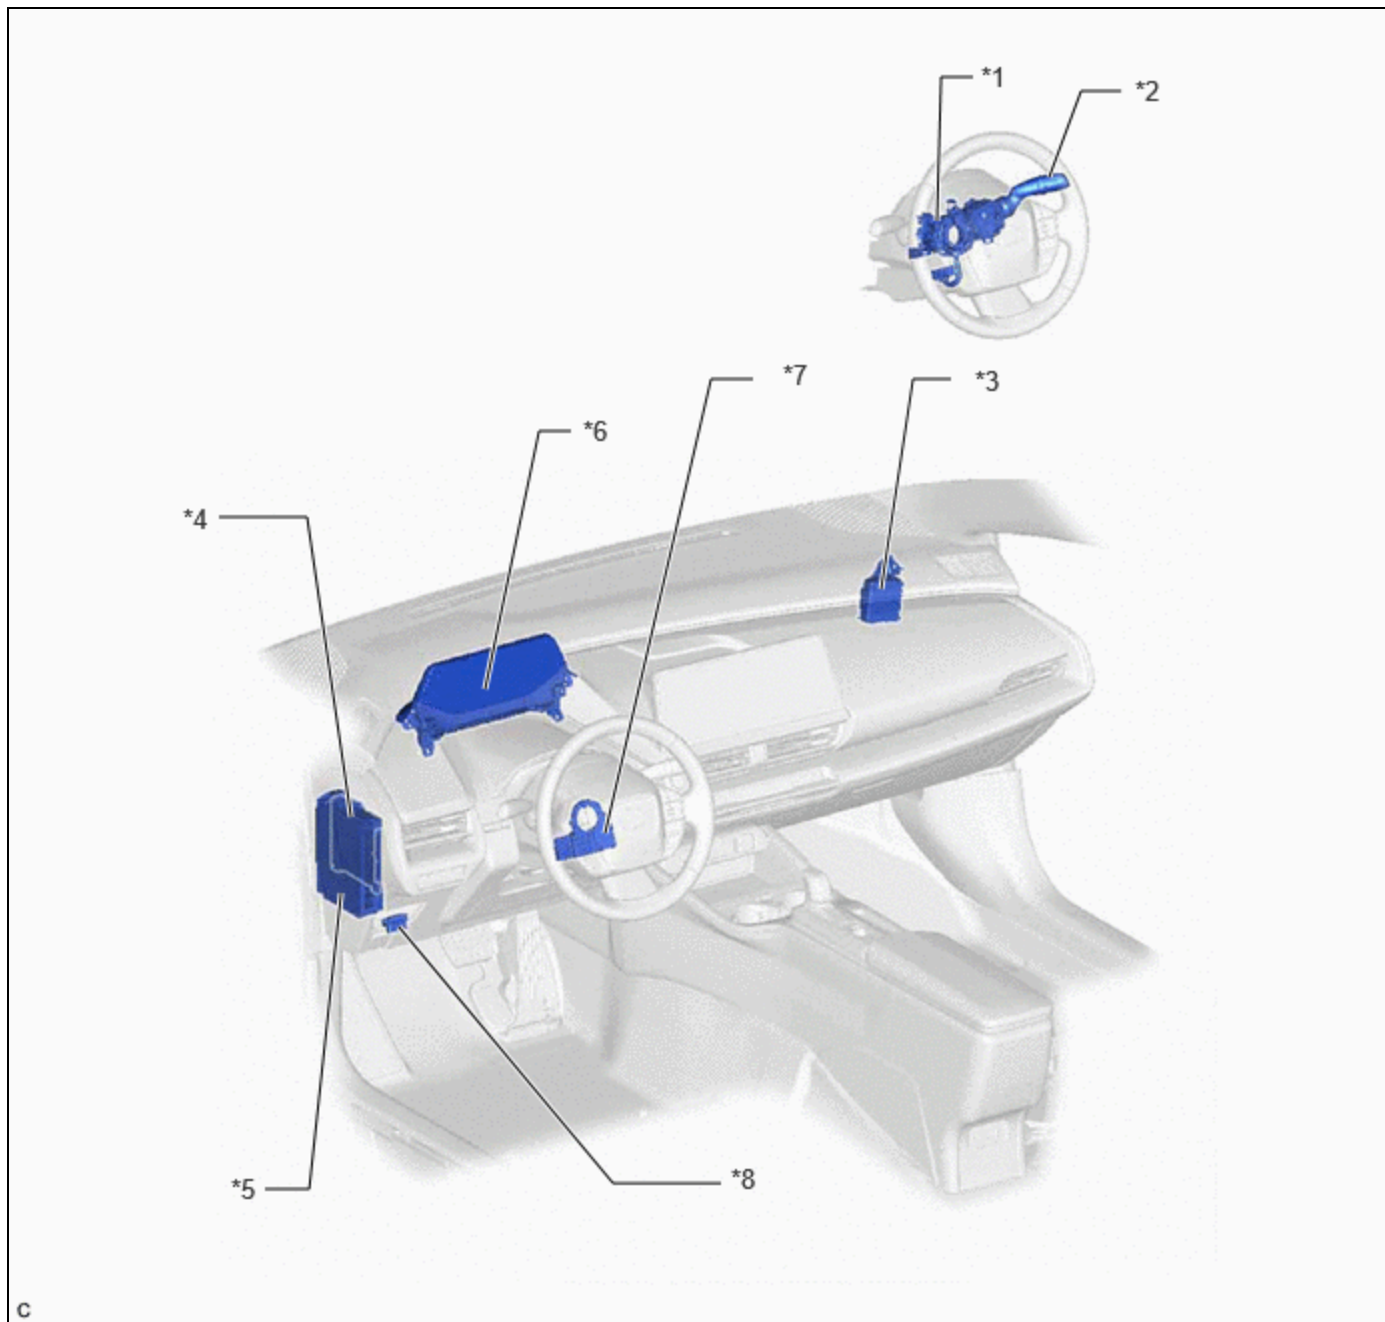

PARTS LOCATION

ILLUSTRATION

*A	for LHD	*B	w/ Auto Wiper System
*C	w/ Level Warning Switch Assembly	-	-
*1	WINDSHIELD WASHER MOTOR AND PUMP ASSEMBLY	*2	WINDSHIELD WIPER MOTOR ASSEMBLY

*3	RAIN SENSOR	*4	NO. 1 ENGINE ROOM RELAY BLOCK AND NO. 1 JUNCTION BLOCK ASSEMBLY - WINDSHIELD WIPER RELAY - IGP RELAY - WIPER FUSE - WASHER FUSE
*5	LEVEL WARNING SWITCH ASSEMBLY	-	-

ILLUSTRATION

*1	STEERING WHEEL SWITCH HOUSING	*2	WINDSHIELD WIPER SWITCH ASSEMBLY
*3	WINDSHIELD WIPER RELAY ASSEMBLY	*4	MAIN BODY ECU (MULTIPLEX NETWORK BODY ECU)

*5	POWER DISTRIBUTION BOX ASSEMBLY - IGR NO. 1 RELAY - ECU-IGR NO. 3 FUSE	*6	COMBINATION METER ASSEMBLY
*7	STEERING SENSOR	*8	DLC3