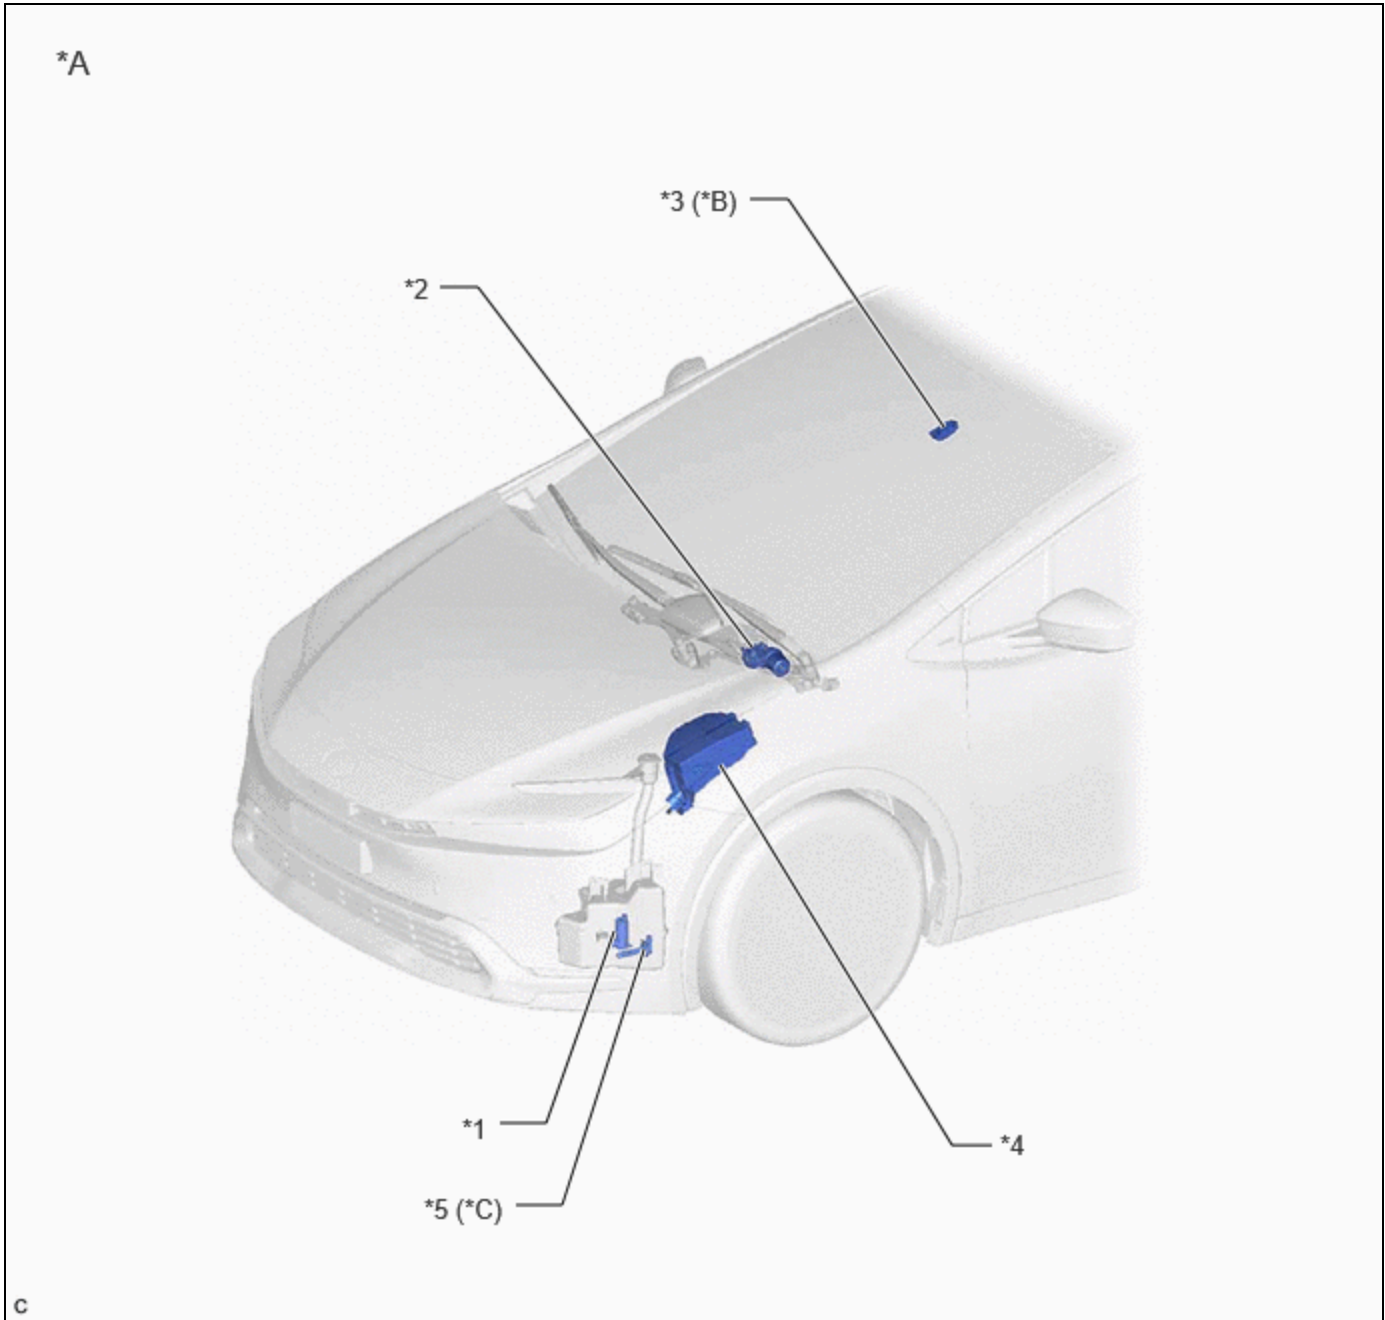

PARTS LOCATION

ILLUSTRATION

*A	for LHD	*B	w/ Auto Wiper System
*C	w/ Level Warning Switch Assembly	-	-
*1	WINDSHIELD WASHER MOTOR AND PUMP ASSEMBLY	*2	WINDSHIELD WIPER MOTOR ASSEMBLY

*3	RAIN SENSOR	*4	NO. 1 ENGINE ROOM RELAY BLOCK AND NO. 1 JUNCTION BLOCK ASSEMBLY - WINDSHIELD WIPER RELAY - IGP RELAY - WIPER FUSE - WASHER FUSE
*5	LEVEL WARNING SWITCH ASSEMBLY	-	-