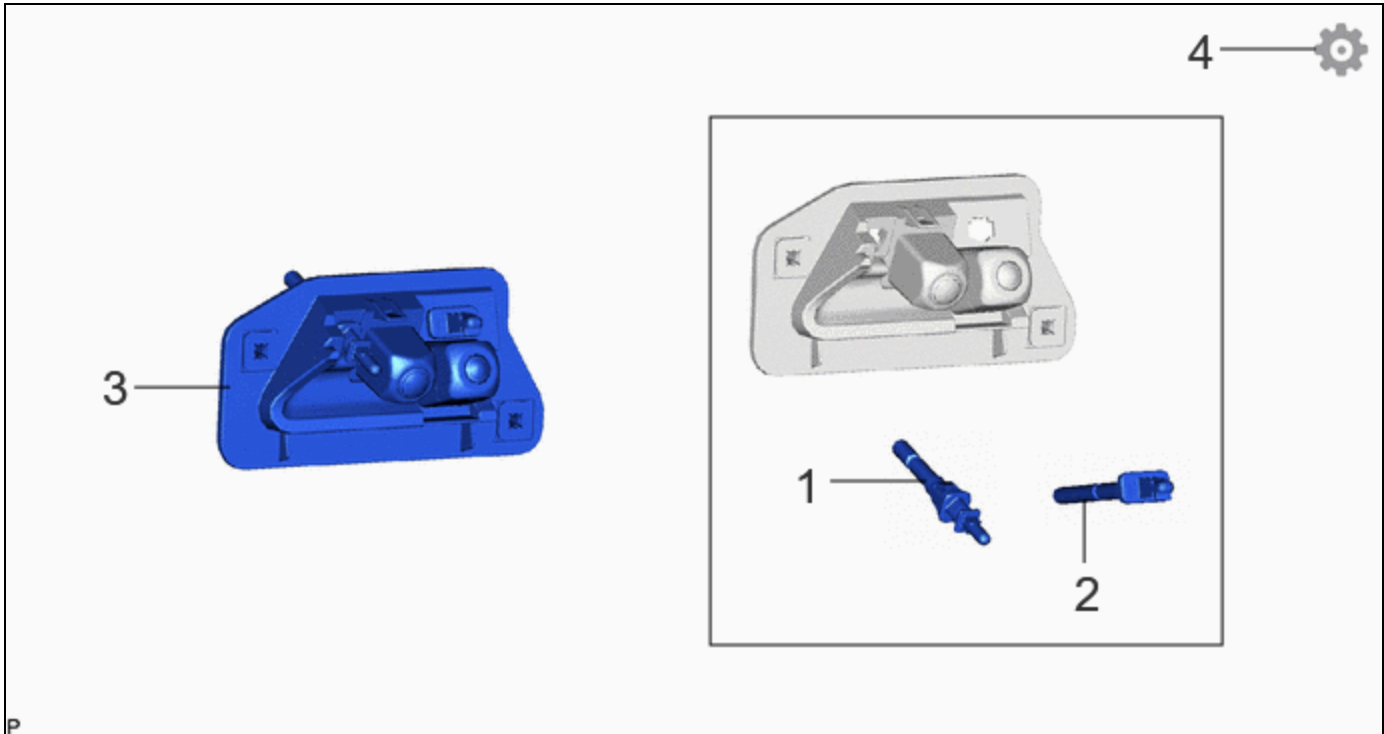

Last Modified: 12-04-2024	6.11:8.1.0	Doc ID: RM100000029ODV
Model Year Start: 2023	Model: Prius Prime	Prod Date Range: [12/2022 -]
Title: WIPER / WASHER: WASHER NOZZLE (for Rear Television Camera): INSTALLATION; 2023 - 2024 MY Prius Prius Prime [12/2022 -]		

INSTALLATION

CAUTION / NOTICE / HINT

COMPONENTS (INSTALLATION)

PROCEDURE		PART NAME CODE			
1	NO. 1 CAMERA CLEANER NOZZLE ASSEMBLY	867F0A	-	-	-
2	NO. 2 CAMERA CLEANER NOZZLE ASSEMBLY	867F0B	-	-	-
3	REAR TELEVISION CAMERA ASSEMBLY	86790D	-	-	-
4	PERFORM CALIBRATION	-	-	-	INFO
5	PERFORM CALIBRATION (w/ Rear Camera Cleaner System)	-	-	-	INFO

PROCEDURE

1. INSTALL NO. 1 CAMERA CLEANER NOZZLE ASSEMBLY