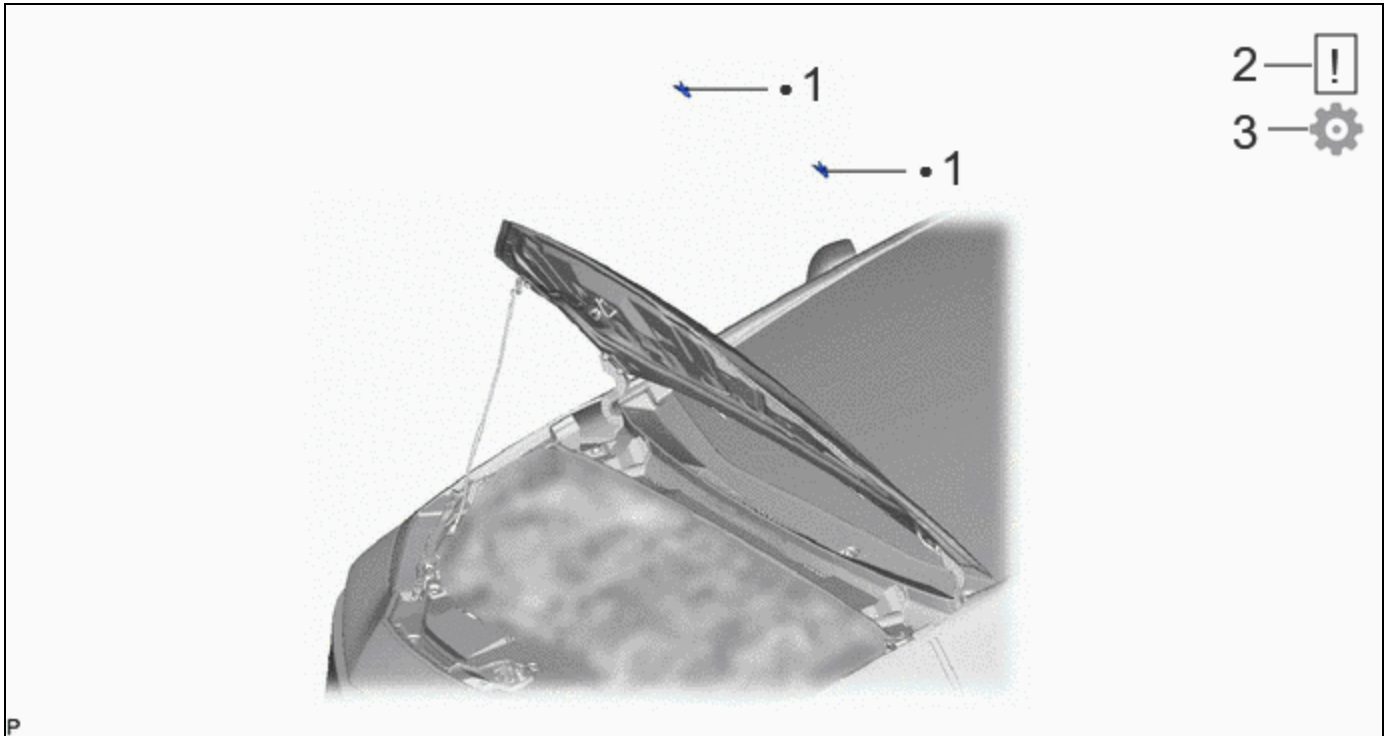

Last Modified: 12-04-2024	6.11:8.1.0	Doc ID: RM1000000029ODT
Model Year Start: 2023	Model: Prius Prime	Prod Date Range: [12/2022 -]
Title: WIPER / WASHER: WASHER NOZZLE (for Front Side): INSTALLATION; 2023 - 2024 MY Prius Prius Prime [12/2022 -]		

INSTALLATION

CAUTION / NOTICE / HINT

COMPONENTS (INSTALLATION)

	PROCEDURE	PART NAME CODE			
1	WASHER NOZZLE SUB-ASSEMBLY	85035	-	-	-
2	INSPECT WASHER NOZZLE SUB-ASSEMBLY	-	INFO	-	-
3	ADJUST WASHER NOZZLE SUB-ASSEMBLY	-	-	-	INFO