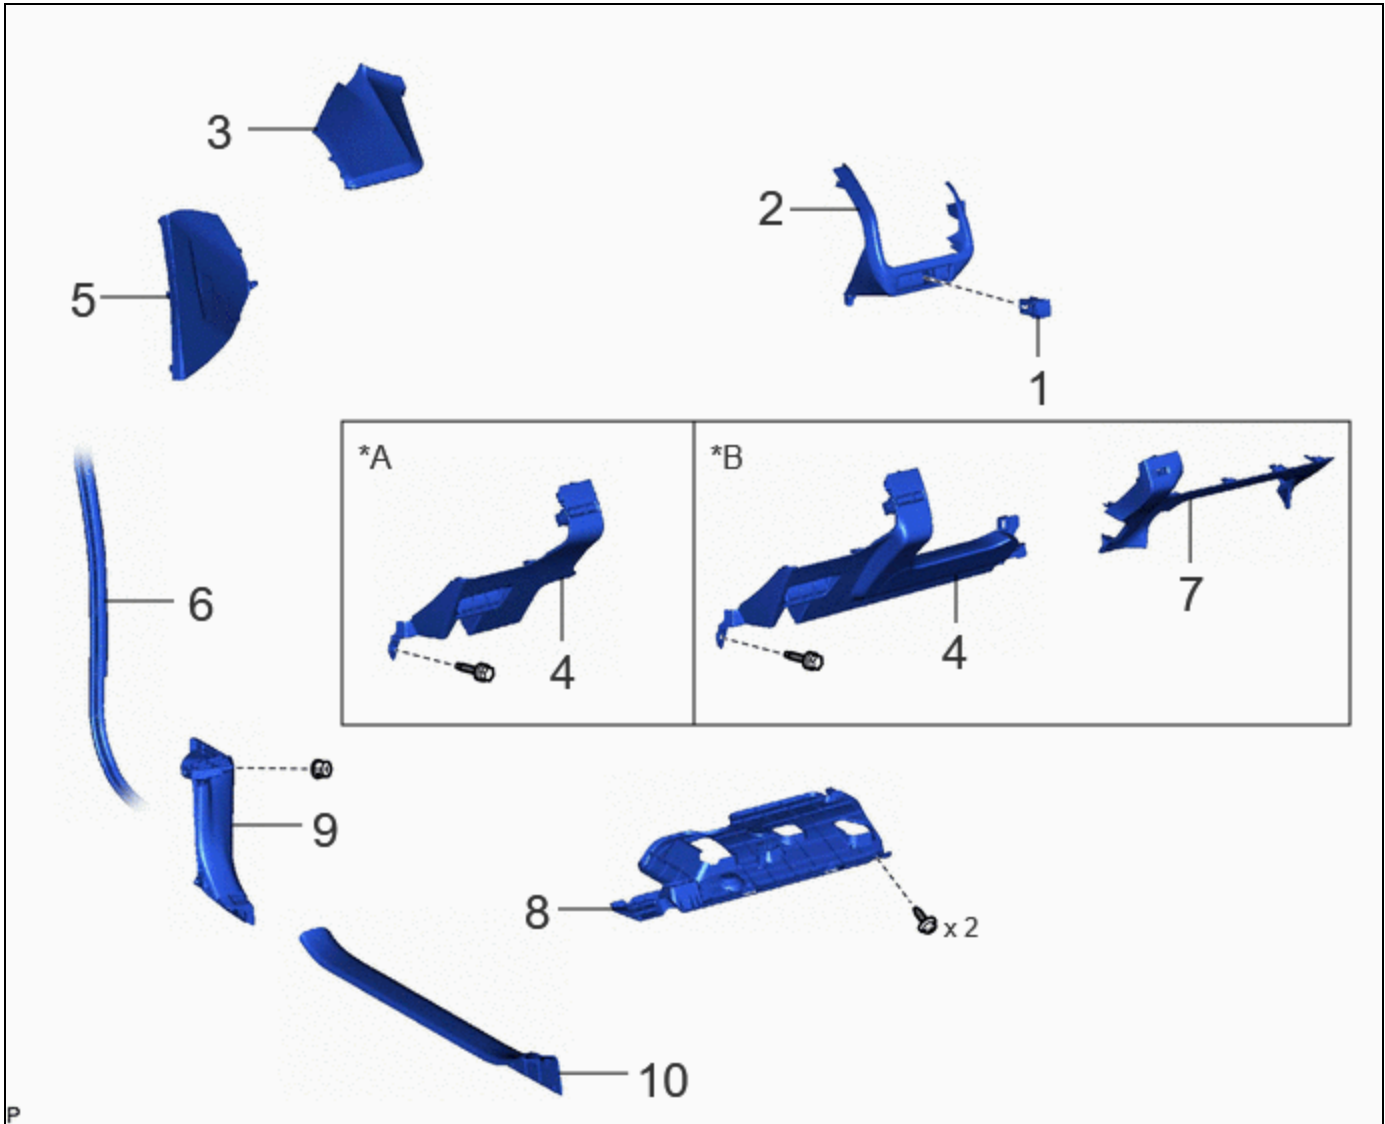

Last Modified: 12-04-2024	6.11:8.1.0	Doc ID: RM1000000029AXN
Model Year Start: 2023	Model: Prius Prime	Prod Date Range: [12/2022 -]
Title: WINDOW / GLASS: WINDSHIELD DEICER SWITCH: INSTALLATION; 2023 - 2024 MY Prius Prius Prime [12/2022 -]		

INSTALLATION

CAUTION / NOTICE / HINT

COMPONENTS (INSTALLATION)

PROCEDURE		PART NAME CODE			
1	FRONT WINDOW DEICER SWITCH	84795	-	-	-
2	NO. 1 INSTRUMENT PANEL GARNISH SUB-ASSEMBLY	55011A	-	-	-